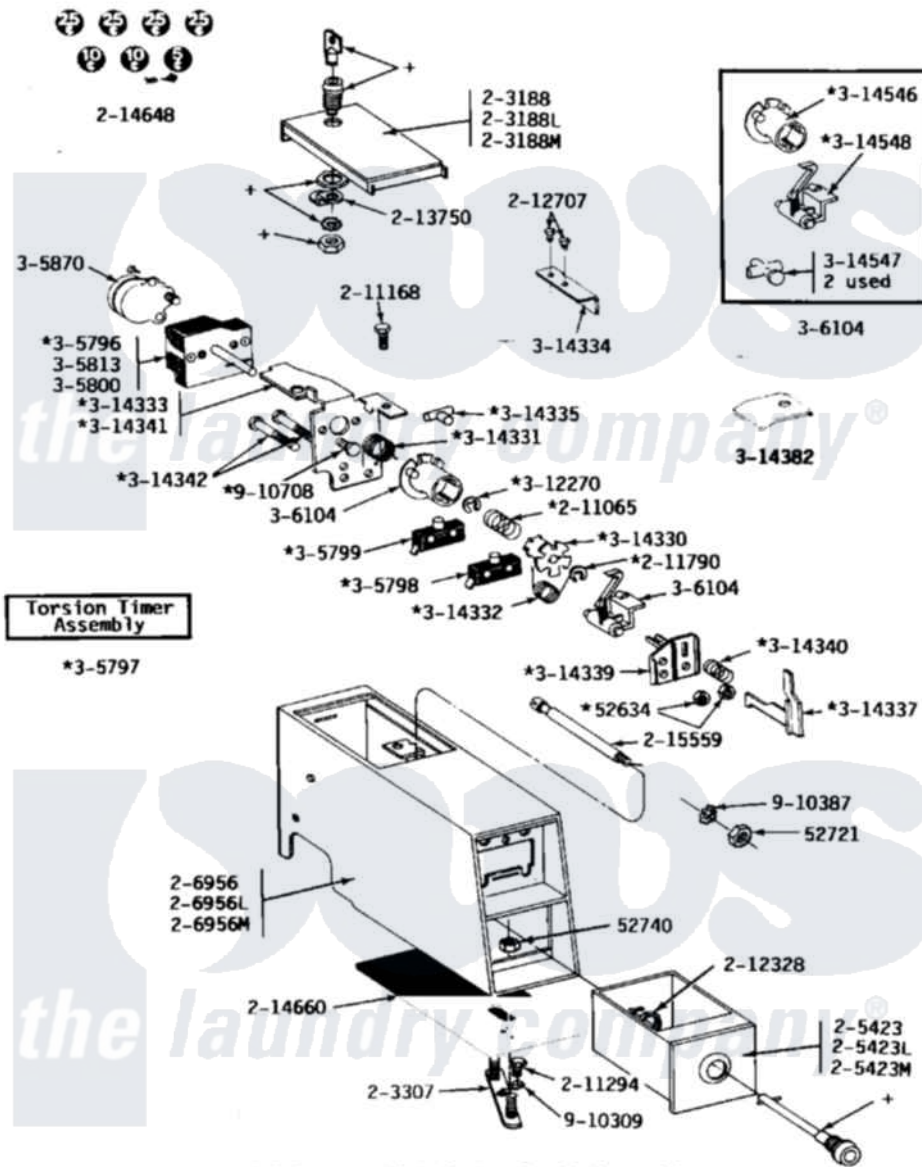

Maytag LDG24CS 02 - CS CONTROL PANEL/COIN BOX

+Contact your commercial laundry distributor for locks and keys.

Maytag [Commercial Maytag LDG24CS Dryer Parts](#) Parts Diagram 02 - CS CONTROL PANEL/COIN BOX
 Click on the part number to view part

Item	Original Part Number	Replaced By	Status	Part Description
001	Y052634	701719		Nut, Hex
002	Y052721			Nut, Terminal Block Plate
003	Y052740	62739		Nut, Lock
004	203188		Not Available	TIMER ACCESS DOOR (WHT)
005	203188L		Not Available	ACCESS DOOR-ALMOND
006	203188M		Not Available	ACCESS DOOR-HARVEST WHEAT
007	NLA		Not Available	MTG. STRAP---NA
008	205423	208883		Coin Box K
009	205423L	208883		Coin Box K
010	205423M	208883		Coin Box K
011	206956	22001405		Case, Coin Slide
012	206956L	22001405		Case, Coin Slide
013	206956M	22001405		Case, Coin Slide
014	211065			Spring, Index Wheel
015	211168	W10139210		Screw, 8-18 X 5/16