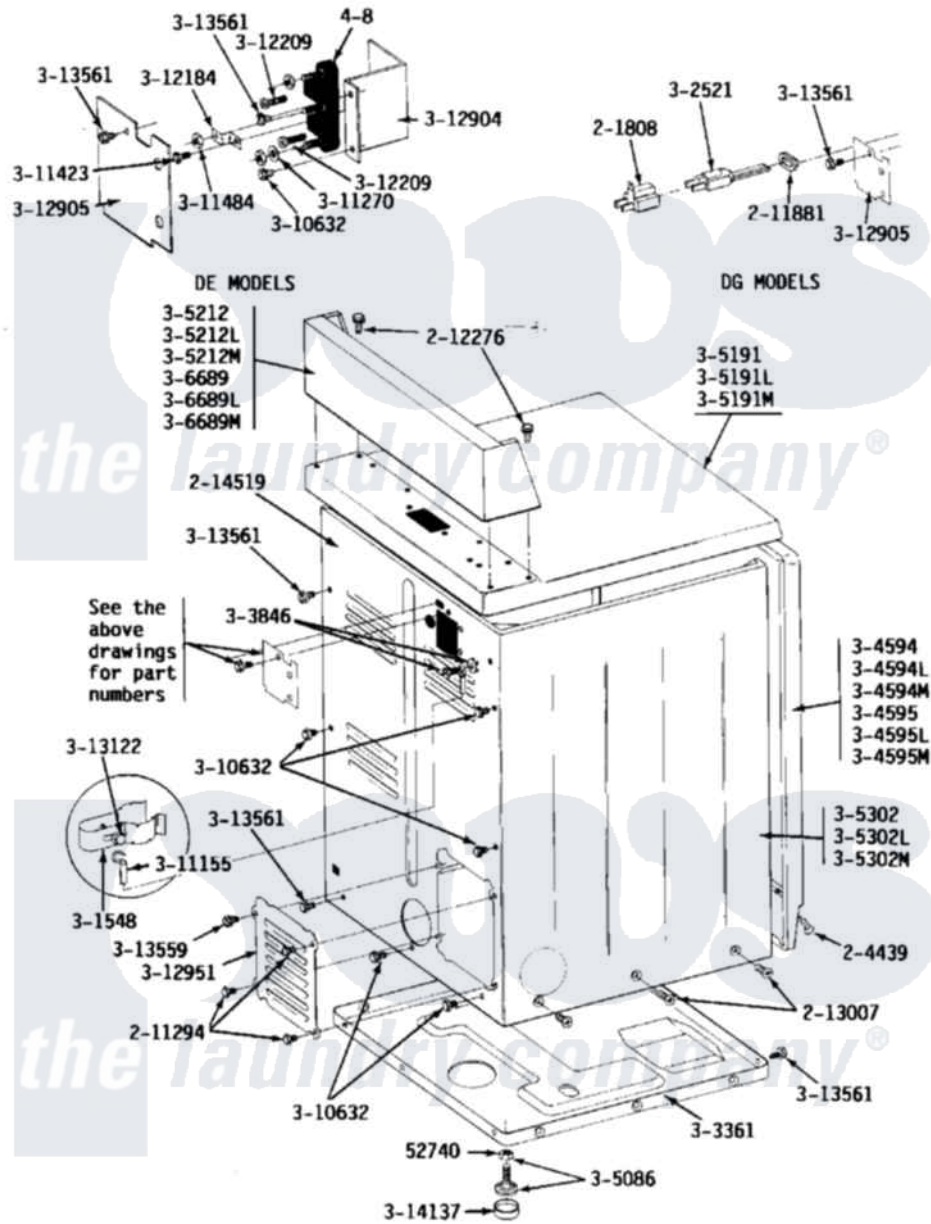

# Maytag LDG24CS 04 - REAR VIEW

Maytag Commercial Maytag LDG24CS Dryer Parts Parts Diagram 04 - REAR VIEW  
 Click on the part number to view part

Item	Original Part Number	Replaced By	Status	Part Description
001	<a href="#">Y052740</a>	<a href="#">62739</a>		Nut, Lock
002	<a href="#">Y201808</a>			Converter
003	<a href="#">204439</a>			Screw And Fstner Assembly
004	<a href="#">211294</a>	<a href="#">90767</a>		Screw, 8A X 3/8 HeX Washer Head Tapping
005	<a href="#">211881</a>			Grommet, Cord Part Not Used-Gas Models Only
006	212276	<a href="#">W10116760</a>		Screw
007	<a href="#">213007</a>			Xfor Cabinet See Cabinet, Back
008	<a href="#">214519</a>			LABEL, ELECTRICAL INSTR. PART NOT USED-GAS MODELS ONLY
009	<a href="#">301548</a>			Clamp, Ground Wire
010	302521		Not Available	CORD, POWER PART NOT USED-GAS MODELS ONLY
011	Y303361		Not Available	BASE ASSY. (UPPER & LOWER)
012	NLA		Not Available	SCREW & WASHER ASSY.

013	NLA	Not Available	FRONT PANEL-WHITE
014	NLA	Not Available	FRONT PANEL-ALMOND
015	NLA	Not Available	FRONT PANEL-HARVEST WHEAT
016	<a href="#">Y305086</a>		Adjustable Leg And Nut
018	Y305191	Not Available	TOP COVER-WHITE
019	NLA	Not Available	TOP COVER-ALMOND
020	NLA	Not Available	TOP COVER-HARVEST WHEAT
024	NLA	Not Available	CABINET-WHITE
025	NLA	Not Available	CABINET-ALMOND
026	NLA	Not Available	CABINET-HARVEST WHEAT
027	NLA	Not Available	CONTROL COVER (WHT)
028	NLA	Not Available	CONTROL COVER ASSY---NA
029	NLA	Not Available	CONTROL COVER ASSY
031	<a href="#">311155</a>		Ground Wire And Clamp
038	Y312905	Not Available	COVER, TERMINAL
039	Y312951	Not Available	ACCESS COVER, BACK
040	<a href="#">313122</a>		Screw - Baffle To Tumbler
041	<a href="#">Y313559</a>		Screw
043	<a href="#">Y314137</a>		Foot, Rubber