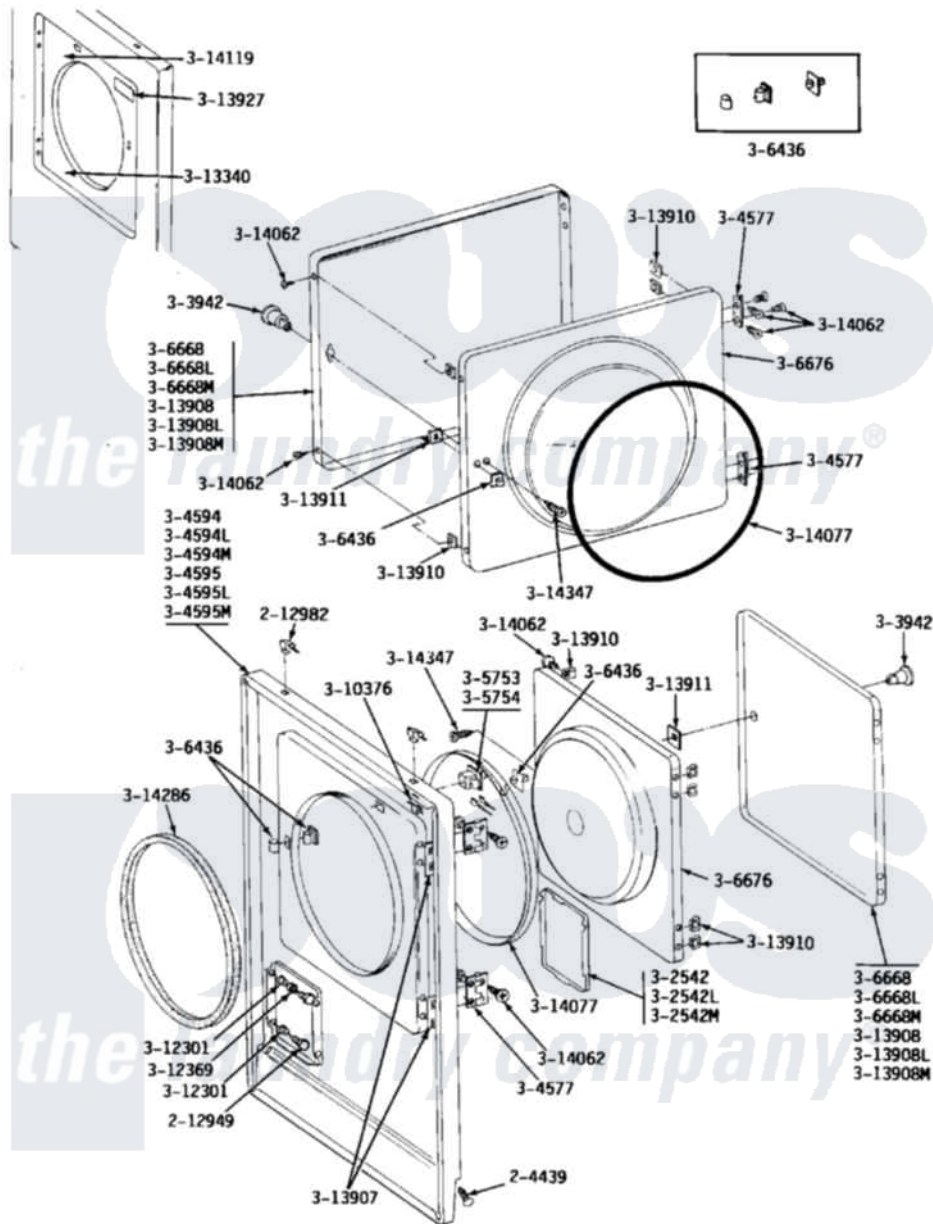

# Maytag LDG24CS 05 - FRONT PANEL & DOOR ASSEMBLY

Maytag [Commercial Maytag LDG24CS Dryer Parts](#) Parts Diagram 05 - FRONT PANEL & DOOR ASSEMBLY  
 Click on the part number to view part

Item	Original Part Number	Replaced By	Status	Part Description
001	<a href="#">204439</a>			Screw And Fstner Assembly
002	212949	<a href="#">22001866</a>		Screw, Relay
003	212982	<a href="#">22001650</a>		Fastener, Spring
004	NLA		Not Available	ACCESS DOOR (WHITE)
005	NLA		Not Available	ACCESS DOOR-ALMOND
006	NLA		Not Available	ACCESS DOOR-HARVEST WHEAT
007	NLA		Not Available	KNOB AND SCREW
008	NLA		Not Available	FRONT PANEL-WHITE
009	NLA		Not Available	FRONT PANEL-ALMOND
010	NLA		Not Available	FRONT PANEL-HARVEST WHEAT
011	NLA		Not Available	FRONT PANEL-HARVEST WHEAT
"	Y304577	<a href="#">33001230</a>		Hinge, Door
012	<a href="#">Y305753</a>	<a href="#">W10169313</a>		Switch-Dor
013	<a href="#">306436</a>			Door Latch Kit--W

014	<a href="#">Y306668</a>		DOOR (WHT)
015	NLA	Not Available	DOOR-ALMOND
016	NLA	Not Available	DOOR-HARVEST WHEAT
017	NLA	Not Available	INNER DOOR WITH KNOB
018	<a href="#">Y310376</a>		Clip, Door Switch Harness
019	NLA	Not Available	BUSHING FOR ACCESS STUD
020	<a href="#">312369</a>		Sleeve, Access Panel Stud Part Not Used
021	<a href="#">Y313340</a>		LABEL, LINT SCREEN INSTRUCTION
022	<a href="#">Y313907</a>		Fastener, Twin
023	<a href="#">Y313908</a>		DOOR PANEL-WHITE
024	NLA	Not Available	DOOR PANEL-ALMOND
025	NLA	Not Available	DOOR PANEL-HARVEST WHEAT
026	<a href="#">Y313910</a>		Clip, Door Liner To Outer Panel
027	<a href="#">Y313911</a>		Door Strike Retainer
028	<a href="#">Y313927</a>		INSTRUCTION LABEL
029	<a href="#">Y314062</a>		Screw, Door Hinge And Panel
030	<a href="#">314077</a>		Door Seal
031	NLA	Not Available	GAS IGNITION LABEL
032	<a href="#">314286</a>		Seal For Front Panel
033	NLA	Not Available	SCREW FOR DOOR KNOB----NA