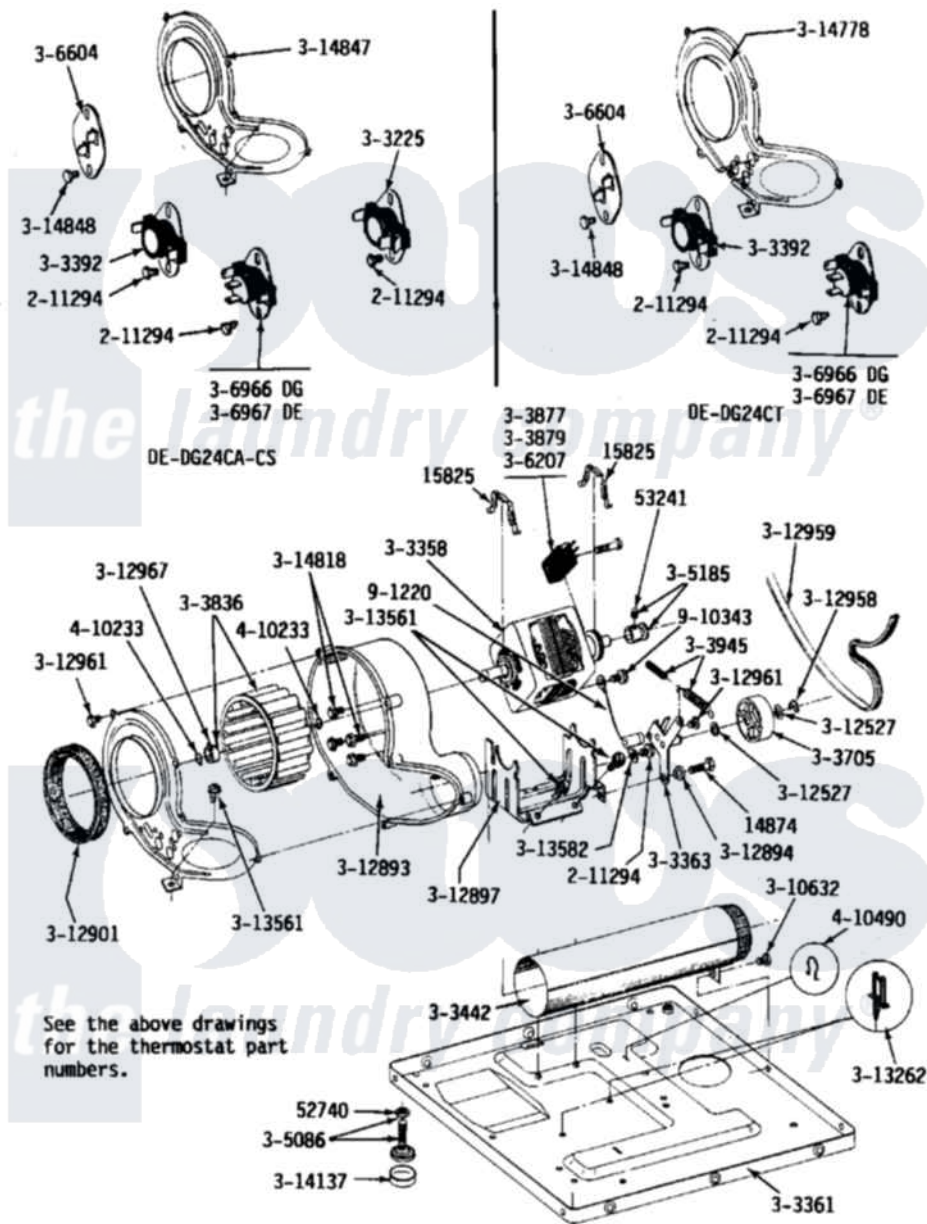

Maytag LDG24CS 08 - MOTOR, BLOWER, BASE FRAME & THERMOSTATS

Maytag Commercial Maytag LDG24CS Dryer Parts Parts Diagram 08 - MOTOR, BLOWER, BASE FRAME & THERMOSTATS

Click on the part number to view part

Item	Original Part Number	Replaced By	Status	Part Description
001	Y014874			Screw, Idler Arm And Sleeve
002	Y015825			Clip, Motor To Motor Support
003	Y052740	62739		Nut, Lock
004	Y053241			Set Screw, Motor Pulley
005	211294	90767		Screw, 8A X 3/8 HeX Washer Head Tapping
006	Y303225			Thermostat, Permanent Press
007	Y303358	W10410999		Motor-Drive
008	Y303361		Not Available	BASE ASSY. (UPPER & LOWER)
009	Y303363	6-3033630		Idler Arm
010	303392			Thermostat, Cycling
011	Y303442			EXHAUST DUCT ASSEMBLY
012	Y303705	6-3037050		Pulley- ID
013	Y303836			Blower Wheel Assembly And Clamp

014	Y303877		Not Available	SWITCH, MOTOR EXTERNAL START No.303358-2, No.303358-4, 303358-7
015	Y303879			Switch, Motor External Start
016	Y303945			IDLER SPRING ASSY. W/PLUG
017	Y305086			Adjustable Leg And Nut
018	Y305185	6-3051850		Pulley- MO
019	NLA		Not Available	SWITCH, MOTOR START- PROD.
020	NLA		Not Available	WIRE
021	306604			Cut-Off, Thermal Part Not Used
022	306966			Thermostat, Multi-Temp Part Not Used Mdg26ct-MN Only
023	306967			Thermostat, Multi-Temp Part Not Used Mde26ct-MN Only
024	Y310632	1163839		Screw
025	Y312527			Washer, Idler Shaft
026	Y312893			Housing, Blower
027	Y312894	315772		Sleeve, Idler Arm
028	NLA		Not Available	SUPPORT, MOTOR
029	Y312901			Seal, Housing Cover
030	312958	354987		Ring, Retaining
031	Y312959			Poly "V" Belt For Tumbler
032	Y312961	W10116751		Screw
033	312967			Clamp, Blower Housing
034	Y313262	W10116752		Retainer-
035	Y313561			Screw----NA
036	Y313582	W10116756		Spacer
037	Y314137			Foot, Rubber
038	314818	1163839		Screw
039	314847			COVER, BLOWER HOUSING
041	410233	9703438		Ring-Retrn
042	901220			Ground Wire
043	910343	488234		Screw 8-32 X 1/4