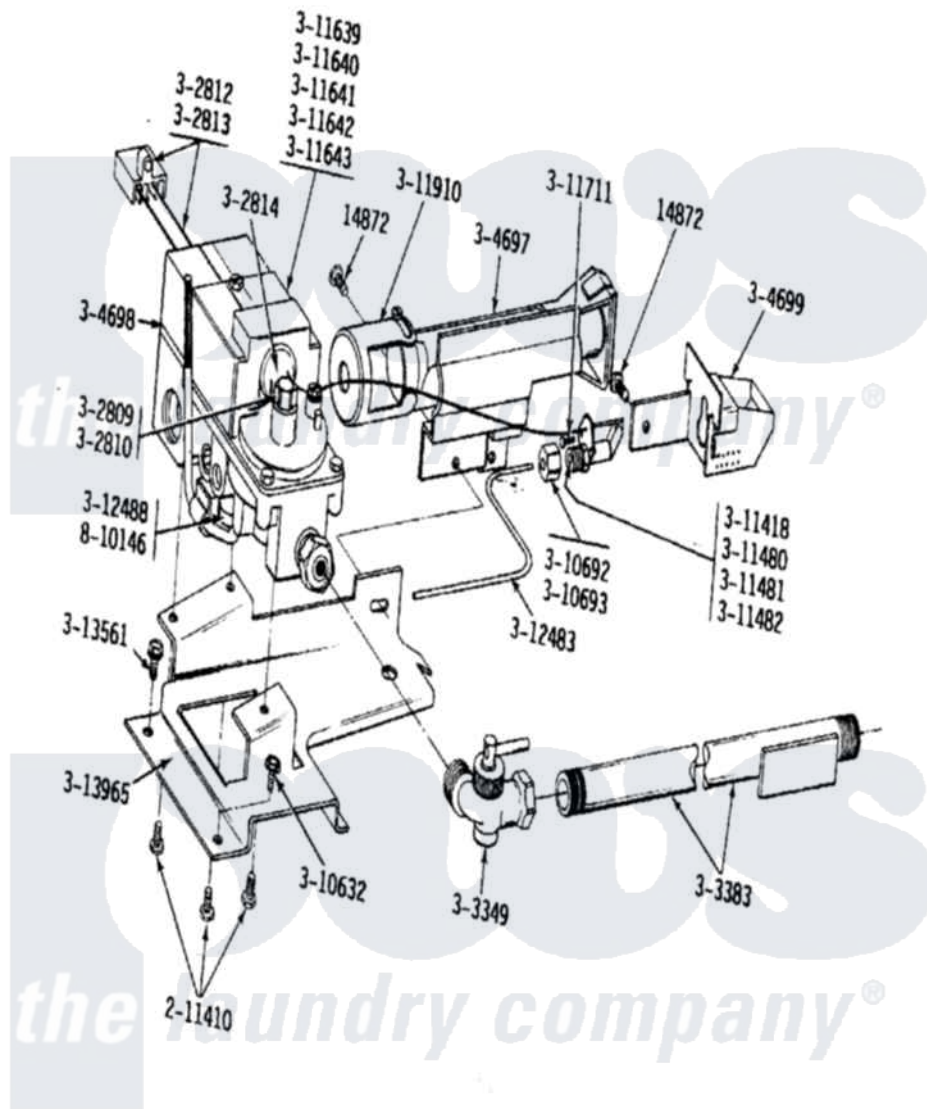

Maytag LDG24CS 09 - 50HZ GAS VALVE

Maytag [Commercial Maytag LDG24CS Dryer Parts](#) Parts Diagram 09 - 50HZ GAS VALVE
 Click on the part number to view part

Item	Original Part Number	Replaced By	Status	Part Description
001	Y014872			Screw, Coin Meter Stop -
002	NLA		Not Available	SCREW, HEX HD No.8 X 3/8 INCH
003	NLA		Not Available	CONVERSION KIT (NAT.TO LPG)
004	301539			Conversion Kit
005	NLA		Not Available	SCREW ASSEMBLY, LEAK LIMIT
006	NLA		Not Available	SCREW ASSM - BLUE BLOCK OPE
007	Y302812			Main Burner Solenoid
008	Y302813		Not Available	MAIN BURN. SOLENOID (240-50)
009	NLA		Not Available	PILOT WITH PRESSURE SWITCH
010	Y303349			Angle Shut-Off, Gas Valve
011	Y303383	33001735		Pipe And Bracket Assembly Series 18 Not Needed Use Vavle

012	Y304697		BURNER ASSEMBLY
013	Y304698	Not Available	GAS VALVE (240-50)
014	NLA	Not Available	PILOT SHIELD ASSEMBLY
015	Y310632	1163839	Screw
016	310692	Not Available	COMPRESSION NUT
017	Y310693	Not Available	COMPRESSION SLEEVE
018	Y311418		Pilot Orifice
019	Y311480		Pilot Orifice
020	NLA	Not Available	PILOT ORIFICE (MFG.)
021	Y311482		Pilot Orifice
022	Y311639	63-3570	Burner Orifice
023	NLA	Not Available	ORIFICE FOR MAIN BURNER
024	NLA	Not Available	ORIFICE FOR MAIN BURNER
025	NLA	Not Available	ORIFICE, MAIN BURNER (MFG)
026	NLA	Not Available	ORIFICE FOR MAIN BURNER
027	Y311711		Screw, Fuse Block
028	NLA	Not Available	AIR SHUTTER
029	Y312483		PILOT TUBE
030	NLA	Not Available	GASKET FOR PILOT
031	Y313561		Screw---NA
032	NLA	Not Available	GAS CONTROL BRACKET
033	NLA	Not Available	GAS BURNER INSTRUCT LABEL
034	NLA	Not Available	SCREW