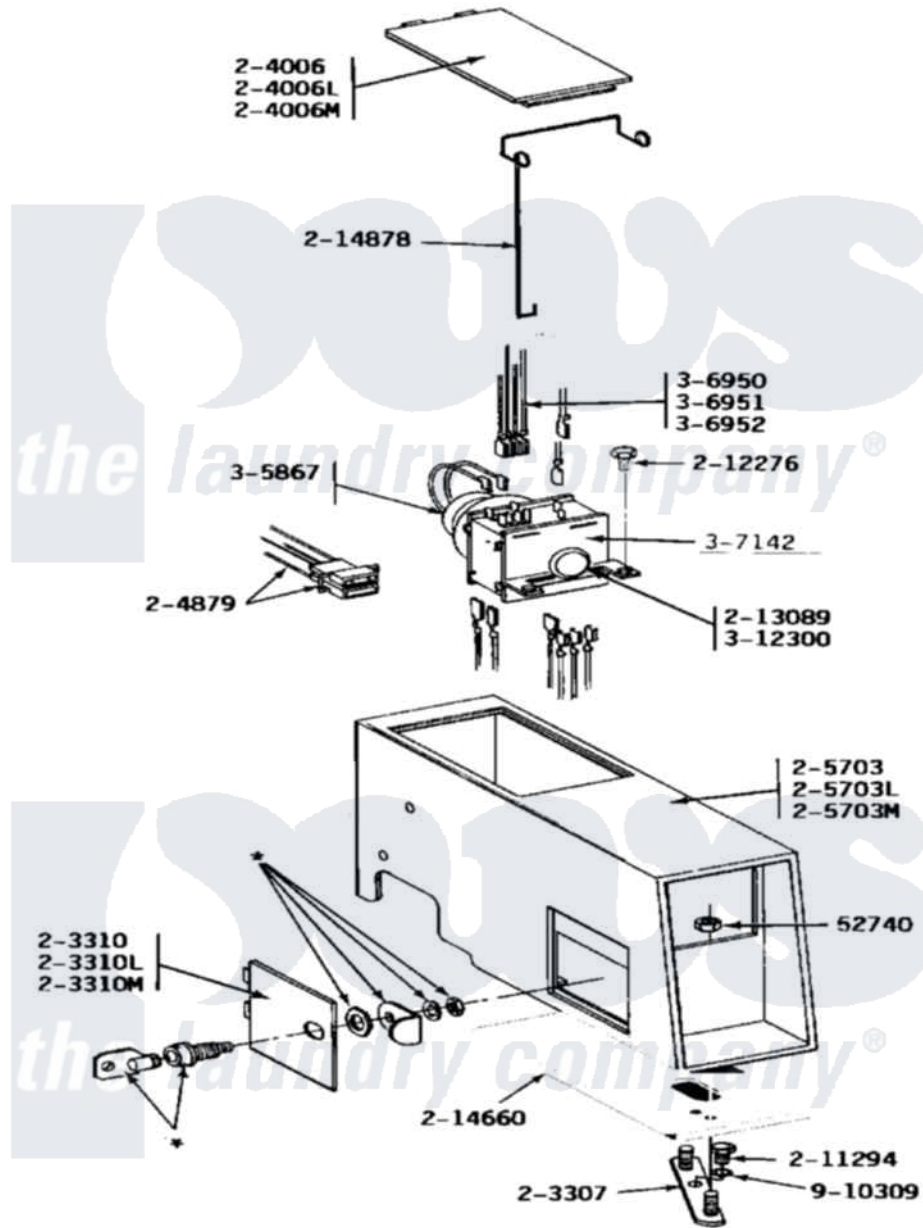

# Maytag LDG24CT 02 - CT CONTROL PANEL/TIMER

Maytag [Commercial Maytag LDG24CT Dryer Parts](#) Parts Diagram 02 - CT CONTROL PANEL/TIMER  
 Click on the part number to view part

Item	Original Part Number	Replaced By	Status	Part Description
001	<a href="#">Y052740</a>	<a href="#">62739</a>		Nut, Lock
002	NLA		Not Available	MTG. STRAP---NA
003	NLA		Not Available	ACCESS DOOR (WHITE)
004	NLA		Not Available	ACCESS DOOR-ALMOND
005	NLA		Not Available	ACCESS DOOR-HARVEST WHEAT
006	NLA		Not Available	ACCESS DOOR (WHITE)
007	NLA		Not Available	ACCESS DOOR-ALMOND
008	NLA		Not Available	ACCESS DOOR-HARVEST WHEAT
009	NLA		Not Available	HARNES FOR TICKET CONTROL
010	NLA		Not Available	OUTER CASE-WHITE
011	NLA		Not Available	OUTER CASE-ALMOND
012	NLA		Not Available	OUTER CASE-HARVEST WHEAT
013	<a href="#">211294</a>	<a href="#">90767</a>		Screw, 8A X 3/8 HeX Washer Head Tapping

014	212276	<a href="#">W10116760</a>	Screw
015	<a href="#">213089</a>		Knob For Timer
016	<a href="#">214660</a>		Gasket, Control Center
017	<a href="#">214878</a>		Latch For Access Door
018	NLA	Not Available	TIMER MOTOR
019	NLA	Not Available	MAIN WIRE HARNESS - DG
022	<a href="#">307142</a>		Timer With Knob And Pin
023	<a href="#">Y312300</a>		Groov-Pin
024	<a href="#">910309</a>		Washer, Mounting Strap