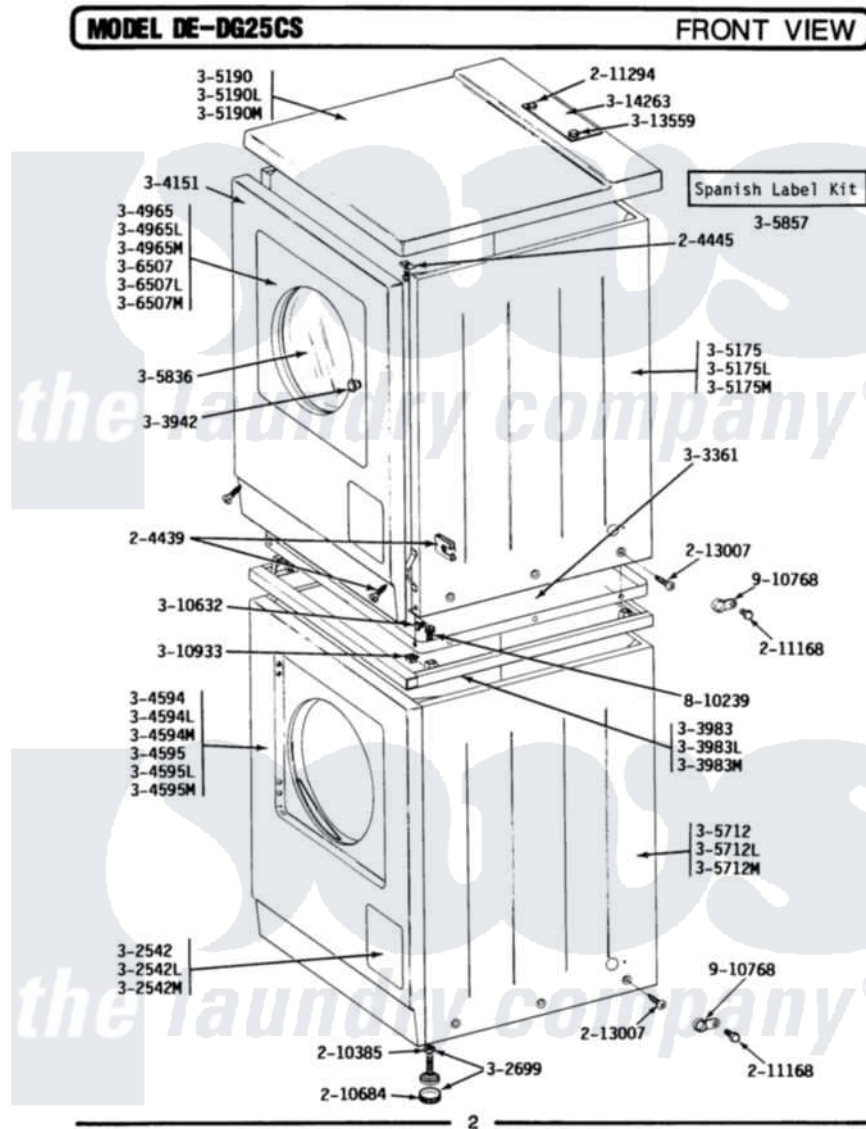

Maytag LDG25CS 01 - FRONT VIEW

Maytag Commercial Maytag LDG25CS Dryer Parts Parts Diagram 01 - FRONT VIEW
 Click on the part number to view part

Item	Original Part Number	Replaced By	Status	Part Description
001	204439			Screw And Fstner Assembly
002	204445			Screw And Fastener Assembly
003	210385			Lock Nut For Adjustable Leg
004	210684			Foot, Adjustable Leg
005	211168	W10139210		Screw, 8-18 X 5/16
006	211294	90767		Screw, 8A X 3/8 HeX Washer Head Tapping
007	213007			Xfor Cabinet See Cabinet, Back
008	NLA		Not Available	ACCESS DOOR (WHITE)
009	Y302699	22003428		Leg, Adjustable
010	Y303361		Not Available	BASE ASSY. (UPPER & LOWER)
011	NLA		Not Available	KNOB AND SCREW
012	NLA		Not Available	SPACER ASSM-WHITE
013	NLA		Not Available	NAME PLATE ON CONTROL PANEL
014	NLA		Not Available	FRONT PANEL-WHITE

015	304965		Door Complete-White
"	NLA	Not Available	DOOR COMPLETE, ALMOND
016	NLA	Not Available	TOP COVER-ALMOND
"	Y305190	307104	Top Cover Assembly
017	NLA	Not Available	CABINET-WHITE
018	NLA	Not Available	CABINET-WHITE
019	NLA	Not Available	INNER DOOR WITH KNOB & SCRE
020	NLA	Not Available	SPANISH LABEL KIT
021	NLA	Not Available	DOOR PANEL-WHITE----NA
022	Y310632	1163839	Screw
023	310933	33002194	Nut, Speed
024	Y313559		Screw
025	NLA	Not Available	TOP COVER PLATE
026	NLA	Not Available	SCREW
027	910768	M0280301	Tie Electr