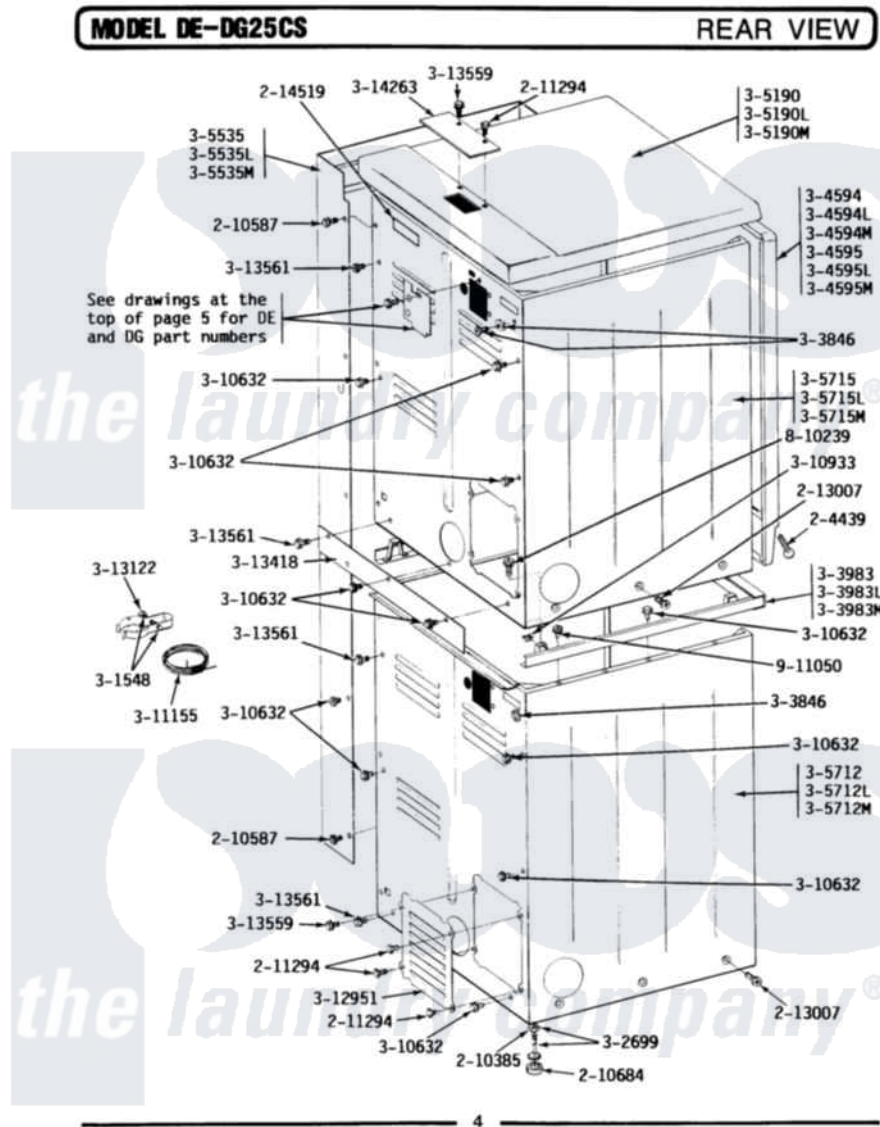

Maytag LDG25CS 02 - REAR VIEW

Maytag [Commercial Maytag LDG25CS Dryer Parts](#) Parts Diagram 02 - REAR VIEW
 Click on the part number to view part

Item	Original Part Number	Replaced By	Status	Part Description
001	204439			Screw And Fstner Assembly
002	210385			Lock Nut For Adjustable Leg
003	NLA		Not Available	SCREW
004	210684			Foot, Adjustable Leg
005	211294	90767		Screw, 8A X 3/8 HeX Washer Head Tapping
006	211881			Grommet, Cord Part Not Used-Gas Models Only
007	213007			Xfor Cabinet See Cabinet, Back
008	214519			LABEL, ELECTRICAL INSTR. PART NOT USED-GAS MODELS ONLY
009	301548			Clamp, Ground Wire
010	NLA		Not Available	WALL BRACKET
011	Y302699	22003428		Leg, Adjustable
012	NLA		Not Available	SCREW & WASHER ASSY.
013	NLA		Not Available	SPACER ASSM-WHITE

014	NLA		Not Available	FRONT PANEL-WHITE
015	NLA		Not Available	TOP COVER-ALMOND
"	Y305190	307104		Top Cover Assembly
016	NLA		Not Available	CONTROL SHROUD-WHITE
017	NLA		Not Available	CABINET-WHITE
018	NLA		Not Available	CABINET-WHITE
019	Y310632	1163839		Screw
020	310933	33002194		Nut, Speed
021	311155			Ground Wire And Clamp
022	Y311270			Washer, Terminal Block
023	Y311423	489483		Screw 10-32 X 1/2
024	311484	112432		Nut
025	Y312184			Strap, Grounding
026	Y312209	W10001200		Screw
027	Y312905		Not Available	COVER, TERMINAL
028	Y312951		Not Available	ACCESS COVER, BACK
029	313122			Screw - Baffle To Tumbler
030	NLA		Not Available	FILLER STRIP
031	Y313559			Screw
032	Y313561			Screw----NA
033	NLA		Not Available	TOP COVER PLATE
034	NLA		Not Available	SCREW
035	911050	4312464		Screw