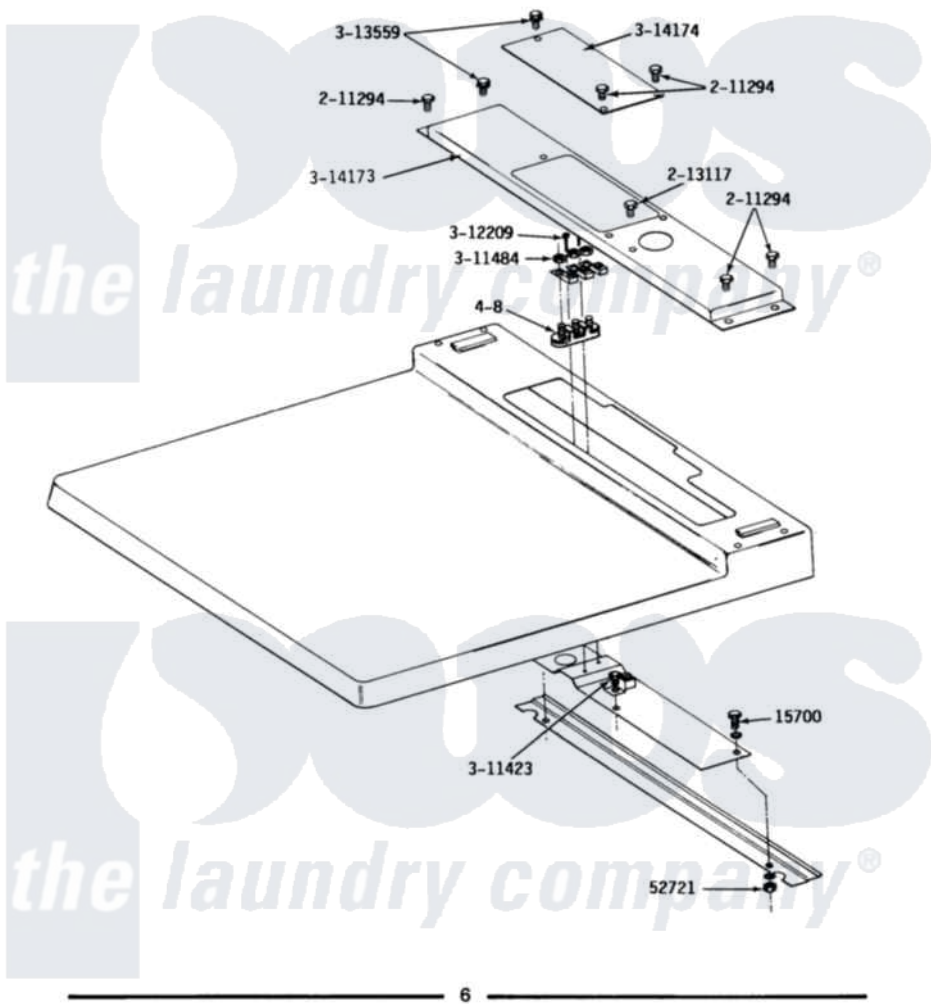

MODEL DG25CS TOP COVER-CANADA

Maytag Commercial Maytag LDG25CS Dryer Parts Parts Diagram 03 - TOP COVER-CANADA
 Click on the part number to view part

Item	Original Part Number	Replaced By	Status	Part Description
001	NLA		Not Available	CAP SCREW, 1/4-20 X 1/2
002	Y052721			Nut, Terminal Block Plate
003	211294	90767		Screw, 8A X 3/8 HeX Washer Head Tapping
004	213117	67006908		Screw, Ice Rack
005	Y311423	489483		Screw 10-32 X 1/2
006	311484	112432		Nut
007	Y312209	W10001200		Screw
008	Y313559			Screw
009	NLA		Not Available	CONDUIT ENTRANCE
010	Y314174			Terminal Cover - Canada
011	400008			Block, Terminal