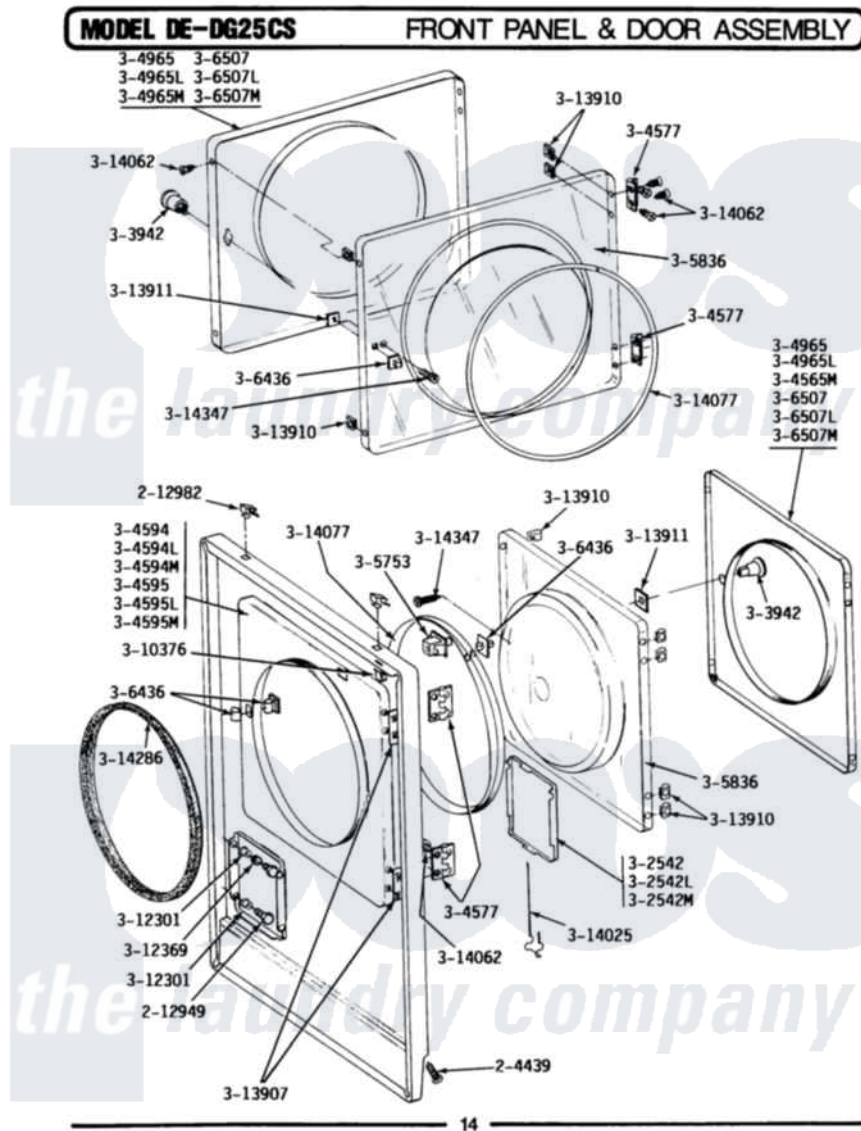

# Maytag LDG25CS 07 - FRONT PANEL & DOOR ASSEMBLY

Maytag Commercial Maytag LDG25CS Dryer Parts Parts Diagram 07 - FRONT PANEL & DOOR ASSEMBLY  
 Click on the part number to view part

Item	Original Part Number	Replaced By	Status	Part Description
001	<a href="#">204439</a>			Screw And Fstner Assembly
002	212949	<a href="#">22001866</a>		Screw, Relay
003	212982	<a href="#">22001650</a>		Fastener, Spring
004	NLA		Not Available	ACCESS DOOR (WHITE)
005	NLA		Not Available	KNOB AND SCREW
006	Y304577	<a href="#">33001230</a>		Hinge, Door
007	NLA		Not Available	FRONT PANEL-WHITE
008	<a href="#">304965</a>			Door Complete-White
"	NLA		Not Available	DOOR COMPLETE, ALMOND
009	<a href="#">Y305753</a>	<a href="#">W10169313</a>		Switch-Dor
010	NLA		Not Available	INNER DOOR WITH KNOB & SCRE
011	<a href="#">306436</a>			Door Latch Kit--W
012	NLA		Not Available	DOOR PANEL-WHITE---NA
013	<a href="#">Y310376</a>			Clip, Door Switch Harness
014	NLA		Not Available	BUSHING FOR ACCESS STUD

015	<a href="#">312369</a>		Sleeve, Access Panel Stud Part Not Used
016	<a href="#">Y313340</a>		LABEL, LINT SCREEN INSTRUCTION
017	<a href="#">Y313907</a>		Fastener, Twin
018	<a href="#">Y313910</a>		Clip, Door Liner To Outer Panel
019	<a href="#">Y313911</a>		Door Strike Retainer
020	<a href="#">Y313927</a>		INSTRUCTION LABEL
021	<a href="#">Y314025</a>		Latch For Access Door
022	<a href="#">Y314062</a>		Screw, Door Hinge And Panel
023	<a href="#">314077</a>		Door Seal
024	NLA	Not Available	GAS IGNITION LABEL
025	<a href="#">314286</a>		Seal For Front Panel
026	NLA	Not Available	SCREW FOR DOOR KNOB---- NA