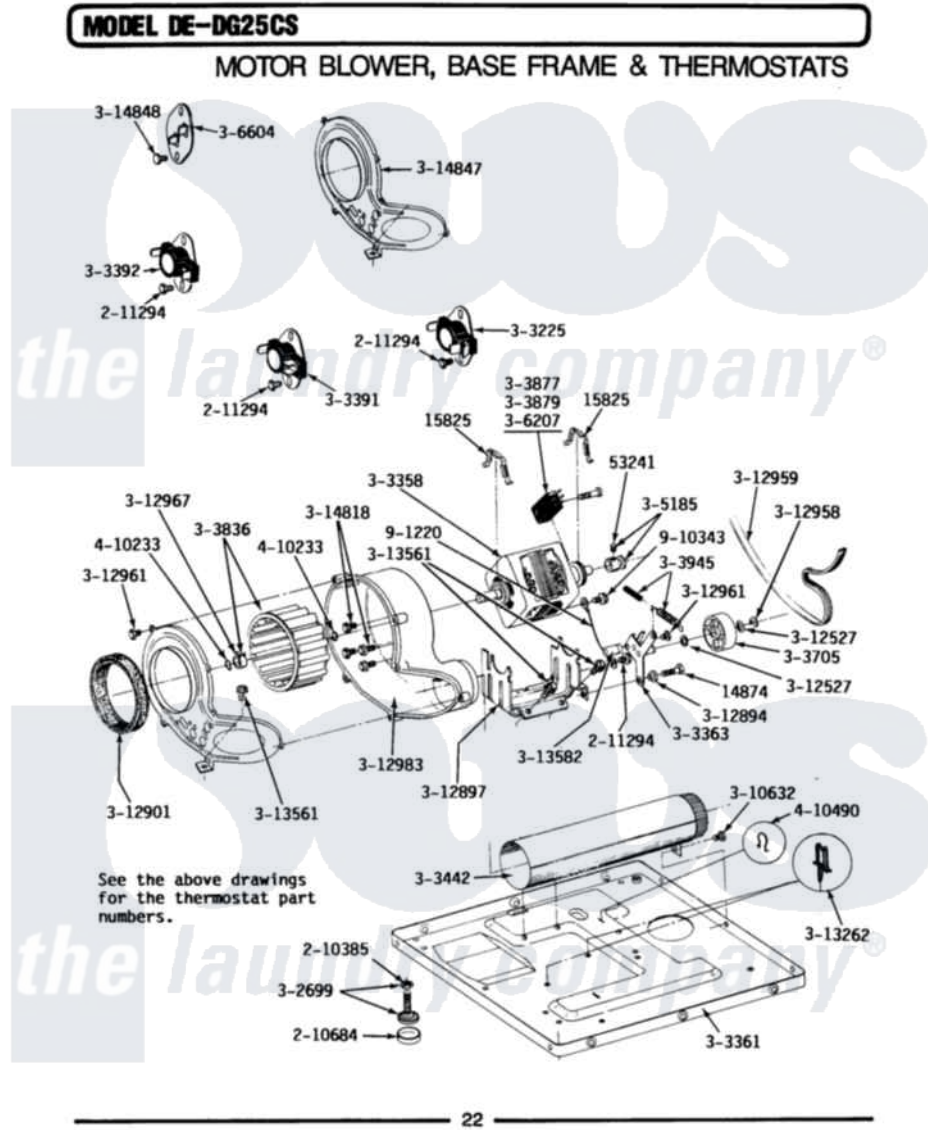

# Maytag LDG25CS 10 - MOTOR, BLOWER, BASE FRAME & THERMOSTATS

Maytag Commercial Maytag LDG25CS Dryer Parts Parts Diagram 10 - MOTOR, BLOWER, BASE FRAME & THERMOSTATS

Click on the part number to view part

Item	Original Part Number	Replaced By	Status	Part Description
001	<a href="#">Y014874</a>			Screw, Idler Arm And Sleeve
002	<a href="#">Y015825</a>			Clip, Motor To Motor Support
003	<a href="#">Y053241</a>			Set Screw, Motor Pulley
004	<a href="#">210385</a>			Lock Nut For Adjustable Leg
005	<a href="#">210684</a>			Foot, Adjustable Leg
006	<a href="#">211294</a>	<a href="#">90767</a>		Screw, 8A X 3/8 HeX Washer Head Tapping
007	Y302699	<a href="#">22003428</a>		Leg, Adjustable
008	<a href="#">Y303225</a>			Thermostat, Permanent Press
009	<a href="#">Y303358</a>	<a href="#">W10410999</a>		Motor-Drve
010	Y303361		Not Available	BASE ASSY. (UPPER & LOWER)
011	Y303363	<a href="#">6-3033630</a>		Idler Arm
012	Y303391	<a href="#">33303391</a>		Thermostat, Cycling
013	<a href="#">303392</a>			Thermostat, Cycling