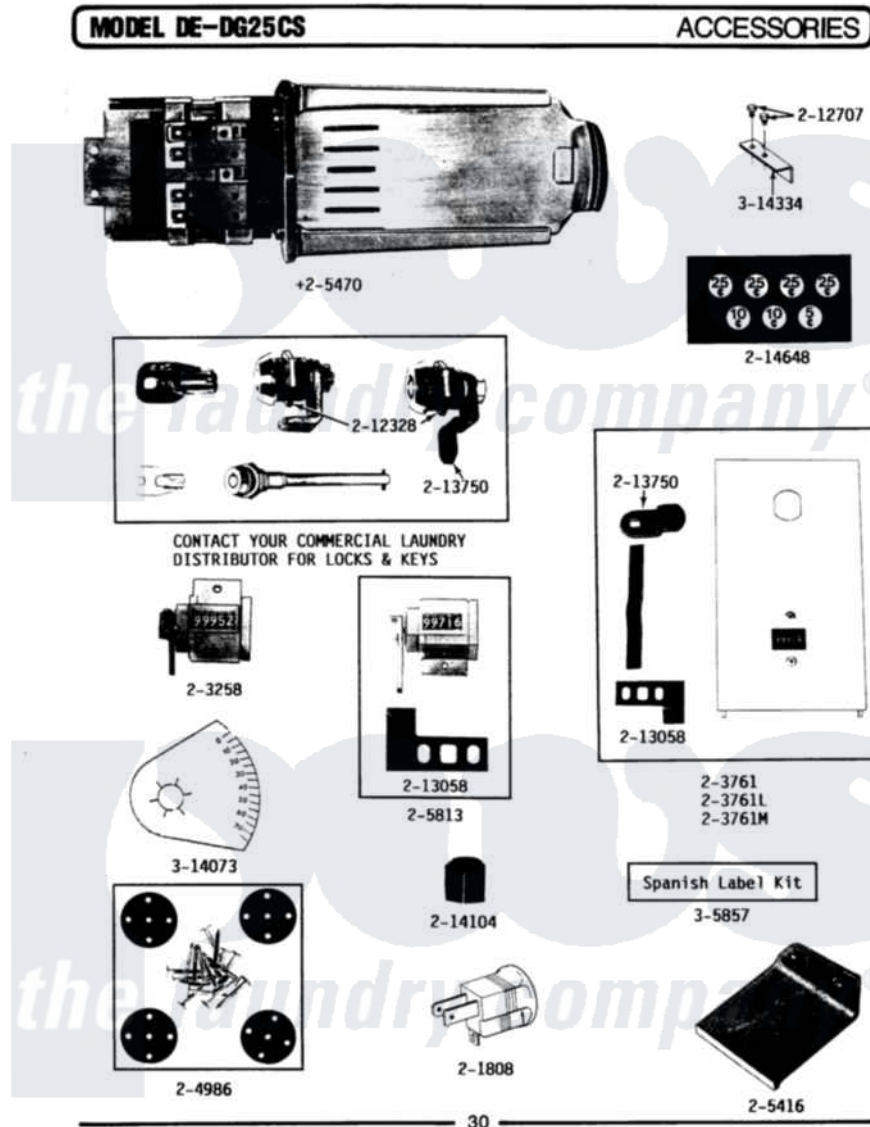

Maytag LDG25CS 11 - INSTALLATION ACCESSORIES

Maytag [Commercial Maytag LDG25CS Dryer Parts](#) Parts Diagram 11 - INSTALLATION ACCESSORIES
 Click on the part number to view part

Item	Original Part Number	Replaced By	Status	Part Description
001	NLA		Not Available	BLADE, SAW
002	NLA		Not Available	REPLACEMENT DRILL
003	NLA		Not Available	HOLE SAW W/DRILL BIT
004	NLA		Not Available	EXTENSION CHUCK, DRILL
005	Y059129	4396007RW		Vent Hood
006	Y059130			Pipe, Venting
007	Y059131			Elbow, Venting
008	Y059134			PLATE, ALUM. WINDOW (15"X20")
009	Y059135			Vent Duct Assembly
010	Y059143			Flexible Vent Kit
011	NLA		Not Available	RECTANGULAR VENT KIT
012	NLA		Not Available	DAMPER, BACK DRAFT
013	211294	90767		Screw, 8A X 3/8 Hex Washer Head Tapping
014	213323			Fastener, Exhaust Duct Kit
015	NLA		Not Available	EXHAUST DEFLECTOR KIT

016	Y304353	4396010RP	6ft Scvent
017	Y304630		Clamp, Flexible Duct
018	Y304652		Exhaust Duct Kit
019	311353	Not Available	BAG, LINT (DACRON)
020	312302		Insulation, Exhaust Duct Kit
021	NLA	Not Available	BRACKET, EXHAUST DEFLECTOR