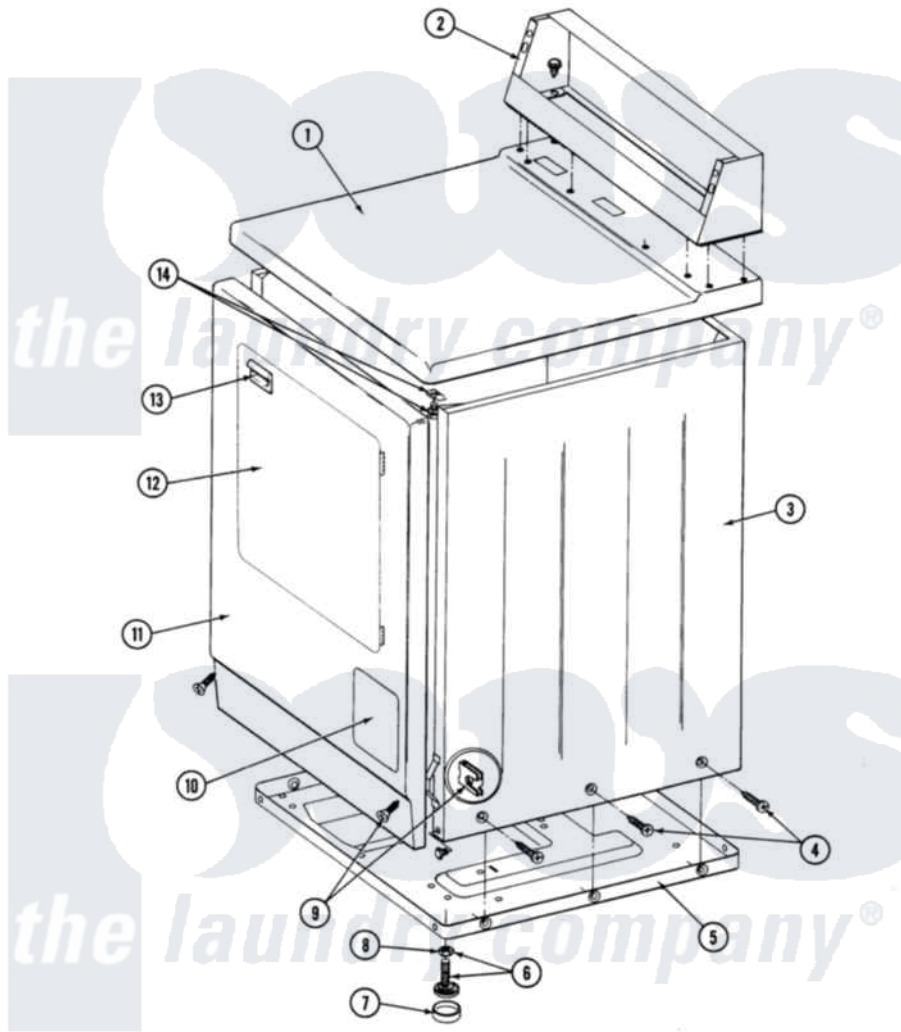

Maytag LDG26CA 01 - FRONT VIEW - CA MODELS

SECTION: FRONT VIEW
MODEL: DE-D626CA

Issue Date: 11/90

6

Maytag [Commercial Maytag LDG26CA Dryer Parts](#) Parts Diagram 01 - FRONT VIEW - CA MODELS
Click on the part number to view part

Item	Original Part Number	Replaced By	Status	Part Description
001	307104			Top Cover Assembly
"	NLA		Not Available	(ALM)
002	212276	W10116760		Screw
"	NLA		Not Available	CONSOLE (WHT)
003	NLA		Not Available	CABINET (WHT)
"	Y310632	1163839		Screw
004	213007			Xfor Cabinet See Cabinet, Back
005	Y303361		Not Available	BASE ASSY. (UPPER & LOWER)
006	Y305086			Adjustable Leg And Nut
007	Y314137			Foot, Rubber
008	Y052740	62739		Nut, Lock
009	204439			Screw And Fstner Assembly
010	NLA		Not Available	ACCESS DOOR - DG (WHT)
011	307998L			Front Panel----NA
"	NLA		Not Available	FRONT PANEL (WHT)