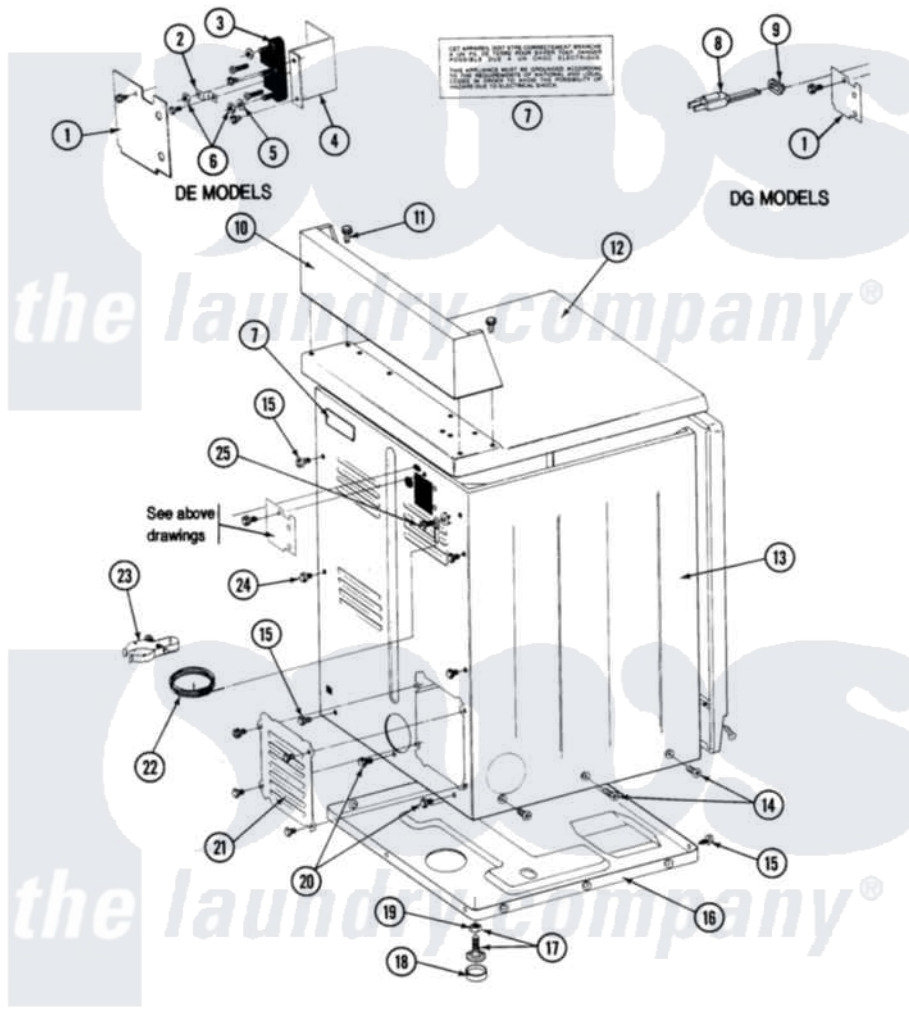

Maytag LDG26CA 02 - REAR VIEW - CA MODELS

SECTION: REAR VIEW
MODEL: DE-DG26CA

Issue Date: 11/90

10

Maytag Commercial Maytag LDG26CA Dryer Parts Parts Diagram 02 - REAR VIEW - CA MODELS

[Click on the part number to view part](#)

Item	Original Part Number	Replaced By	Status	Part Description
001	Y313561			Screw---NA
"	Y312905		Not Available	COVER, TERMINAL
002	Y311423	489483		Screw 10-32 X 1/2
"	Y312184			Strap, Grounding
003	400008			Block, Terminal
"	Y312209	W10001200		Screw
004	Y313561			Screw---NA
"	Y310632	1163839		Screw
"	Y312904			Bracket, Terminal Block
005	Y311270			Washer, Terminal Block
006	311484	112432		Nut
007	214519			LABEL, ELECTRICAL INSTR. PART NOT USED-GAS MODELS ONLY
008	302521		Not Available	CORD, POWER PART NOT USED-GAS MODELS ONLY
009	211881			Grommet, Cord Part Not Used- Gas Models Only

010	NLA		Not Available	CONSOLE-WHITE
011	212276	W10116760		Screw
012	307105		Not Available	COVER, TOP ASSY. (WHT)
"	NLA		Not Available	(ALM)
013	NLA		Not Available	CABINET (WHT)
014	213007			Xfor Cabinet See Cabinet, Back
015	Y313561			Screw---NA
016	Y303361		Not Available	BASE ASSY. (UPPER & LOWER)
017	Y305086			Adjustable Leg And Nut
018	Y314137			Foot, Rubber
019	Y052740	62739		Nut, Lock
020	Y310632	1163839		Screw
021	211294	90767		Screw, 8A X 3/8 HeX Washer Head Tapping
"	Y312951		Not Available	ACCESS COVER, BACK
"	Y313559			Screw
022	311155			Ground Wire And Clamp
023	301548			Clamp, Ground Wire
"	NLA		Not Available	SCREW
024	Y310632	1163839		Screw
025	NLA		Not Available	SCREW & WASHER ASSY.