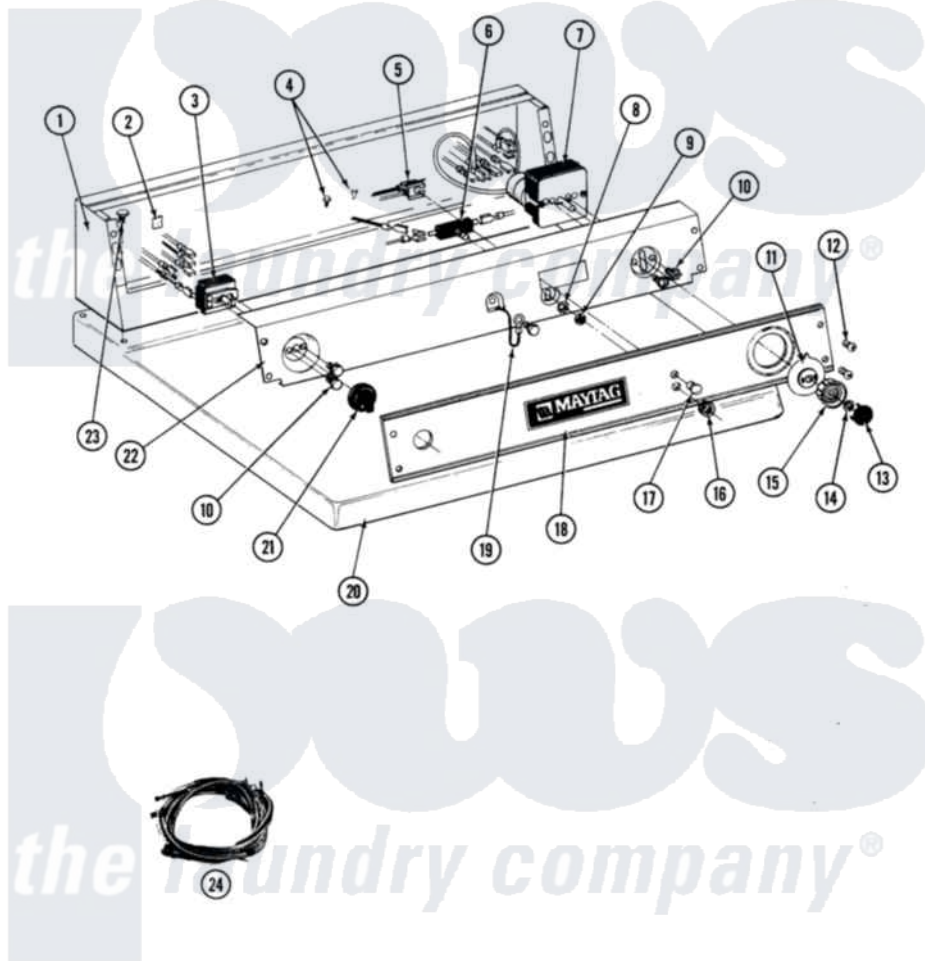

# Maytag LDG26CA 03 - CONTROL PANEL-CA MODELS

SECTION: CA CONTROL PANEL  
 MODEL: DE-DG26CA

Issue Date: 11/90

22

Maytag [Commercial Maytag LDG26CA Dryer Parts](#) Parts Diagram 03 - CONTROL PANEL-CA MODELS  
 Click on the part number to view part

Item	Original Part Number	Replaced By	Status	Part Description
001	NLA		Not Available	(WHT)
002	<a href="#">215003</a>			Fastener, Panel And Bracket
003	307237	<a href="#">W10327105</a>		Switch, Cycle Selection
004	<a href="#">211294</a>	<a href="#">90767</a>		Screw, 8A X 3/8 HeX Washer Head Tapping
"	Y314322	<a href="#">211251</a>		Screw, Transformer
005	204075		Not Available	PILOT LAMP (DG MODELS ONLY)
006	306940	<a href="#">W10149462</a>		Switch, Push-To-Start
007	<a href="#">305214</a>			Timer
"	305215	<a href="#">305214</a>		Timer
"	<a href="#">Y304585</a>			Timer Motor RPR For 305214 Timer Only
008	<a href="#">312751</a>			Lockwasher, Start Switch
009	Y312706	<a href="#">422617</a>		Nut
010	<a href="#">Y313588</a>	<a href="#">488234</a>		Screw 8-32 X 1/4
011	314725	<a href="#">33001500</a>		Dial, Timer Indicator

012	<a href="#">212277</a>		Screw, No.8 X 1/2 Inch
013	314723	<a href="#">W10133501</a>	Cap, Knob
014	<a href="#">312273</a>		Nut, Control Knob
015	<a href="#">314724</a>		Knob For Timer
016	<a href="#">Y312702</a>		Knurled Nut, Start Switch
017	<a href="#">215564</a>		Lens, Indicator Light
018	314909	<a href="#">33001021</a>	Panel, Control
019	<a href="#">205810</a>		Wire, Ground
"	<a href="#">211252</a>		Screw, Ground Wire
020	<a href="#">307104</a>		Top Cover Assembly
"	NLA	Not Available	(ALM)
021	<a href="#">306938</a>		Knob, Selector Switch
022	NLA	Not Available	BACK-UP PLATE (WHITE)
023	212276	<a href="#">W10116760</a>	Screw
024	NLA	Not Available	WIRE HARNESS