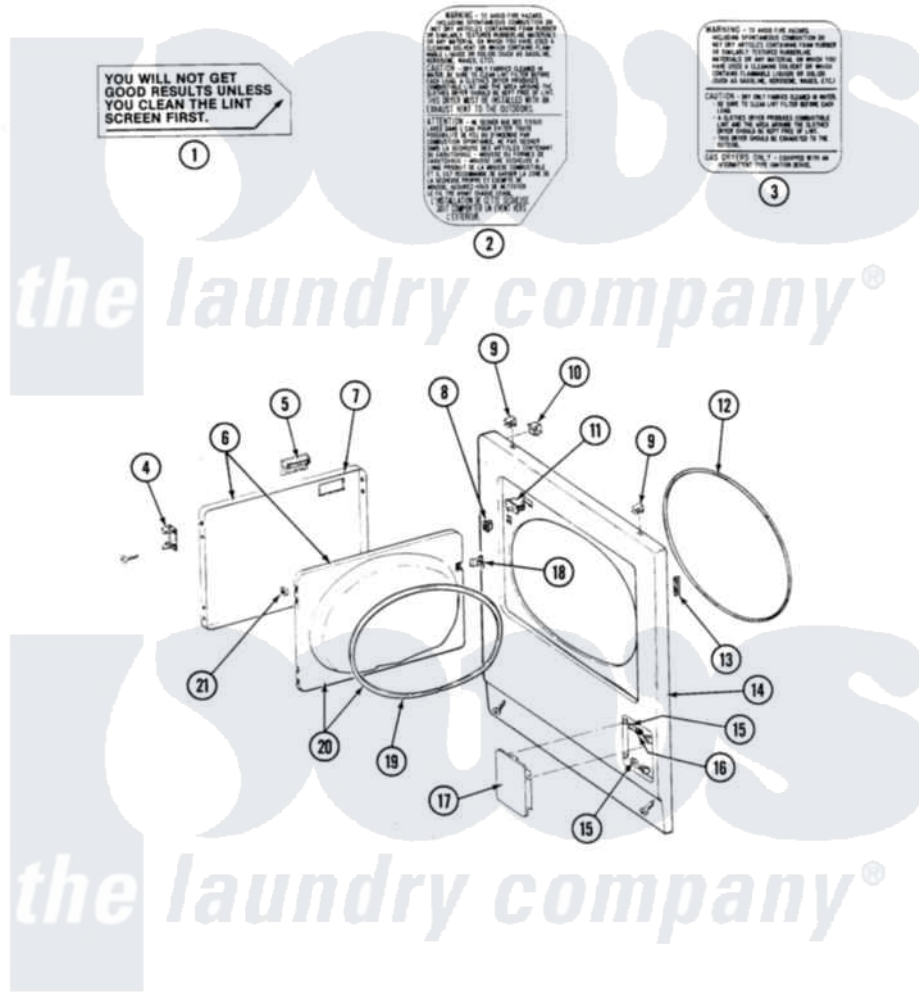

Maytag LDG26CA 04 - FRONT PANEL & DOOR ASSEMBLY

SECTION: FRONT PANEL & DOOR ASSEMBLY
 MODEL: DE-D626CA-CD-CT

Issue Date: 11/90

24

Maytag [Commercial Maytag LDG26CA Dryer Parts](#) Parts Diagram 04 - FRONT PANEL & DOOR ASSEMBLY
 Click on the part number to view part

Item	Original Part Number	Replaced By	Status	Part Description
001	Y313340			LABEL, LINT SCREEN INSTRUCTION
002	314941		Not Available	LABEL, INSTRUCTION
003	NLA		Not Available	INSTRUCTION LABEL
004	307099	33001230		Hinge, Door
"	Y314062			Screw, Door Hinge And Panel
005	312960	489355		Screw, 8 X 1/2
"	314946			Handle White
"	314972			Handle Door ALM
"	NLA		Not Available	(H. WHEAT)
006	NLA		Not Available	(ALM)
"	Y307111		Not Available	DOOR ASSY. COMPLETE (WHT)
007	314966			Panel, Outer
"	NLA		Not Available	(ALM)
008	306436			Door Latch Kit--W
009	212982	22001650		Fastener, Spring

010	Y310376			Clip, Door Switch Harness
011	Y305753	W10169313		Switch-Dor
012	314937			Seal, Front Panel
013	Y313907			Fastener, Twin
014	204439			Screw And Fstner Assembly
"	307998L			Front Panel---NA
"	NLA		Not Available	FRONT PANEL
015	212949	22001866		Screw, Relay
"	NLA		Not Available	BUSHING, ACCESS DOOR
016	312369			Sleeve, Access Panel Stud Part Not Used
017	NLA		Not Available	ACCESS DOOR (WHT)
018	314936	33001305		Strike, Door
"	314944	33001305		Strike, Door
019	314935	33001192		Seal, Door
020	307098		Not Available	DOOR, INNER (W/SEAL)
021	Y313910			Clip, Door Liner To Outer Panel