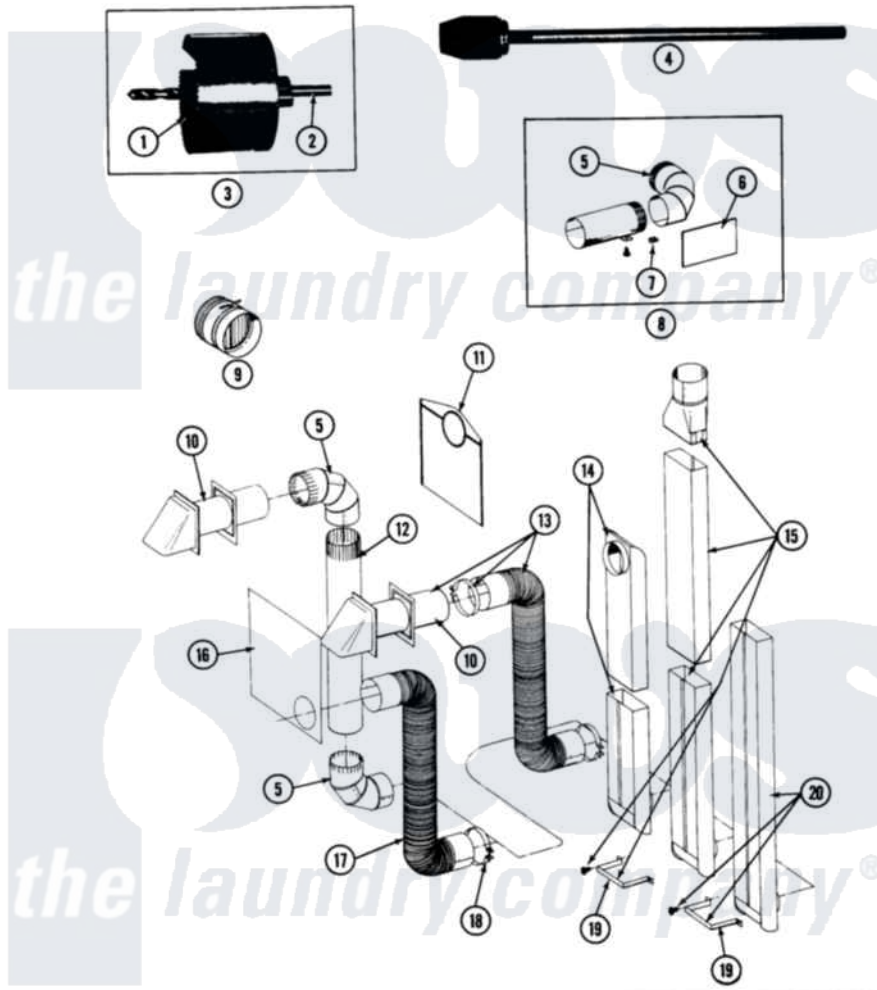

Maytag LDG26CA 09 - INSTALLATION ACCESSORIES

SECTION: INSTALLATION ACCESSORIES
 MODEL: DE-DG26CA-CD-CT

Issue Date: 11/90

36

Maytag [Commercial Maytag LDG26CA Dryer Parts](#) Parts Diagram 09 - INSTALLATION ACCESSORIES
 Click on the part number to view part

Item	Original Part Number	Replaced By	Status	Part Description
001	NLA		Not Available	BLADE, SAW
002	NLA		Not Available	REPLACEMENT DRILL
003	NLA		Not Available	HOLE SAW W/DRILL BIT
004	NLA		Not Available	EXTENSION CHUCK, DRILL
005	Y059131			Elbow, Venting
006	312302			Insulation, Exhaust Duct Kit
007	213323			Fastener, Exhaust Duct Kit
008	211294	90767		Screw, 8A X 3/8 Hex Washer Head Tapping
"	Y304652			Exhaust Duct Kit
009	NLA		Not Available	DAMPER, BACK DRAFT
010	Y059129	4396007RW		Vent Hood
011	311353		Not Available	BAG, LINT (DACRON)
012	Y059130			Pipe, Venting
013	Y059143			Flexible Vent Kit
014	Y059135			Vent Duct Assembly
015	NLA		Not Available	RECTANGULAR VENT KIT

016	Y059134		PLATE, ALUM. WINDOW (15``X20``)
017	Y304353	4396010RP	6ft Scvent
018	Y304630		Clamp, Flexible Duct
019	211294	90767	Screw, 8A X 3/8 HeX Washer Head Tapping
"	NLA	Not Available	BRACKET, EXHAUST DEFLECTOR
020	NLA	Not Available	EXHAUST DEFLECTOR KIT