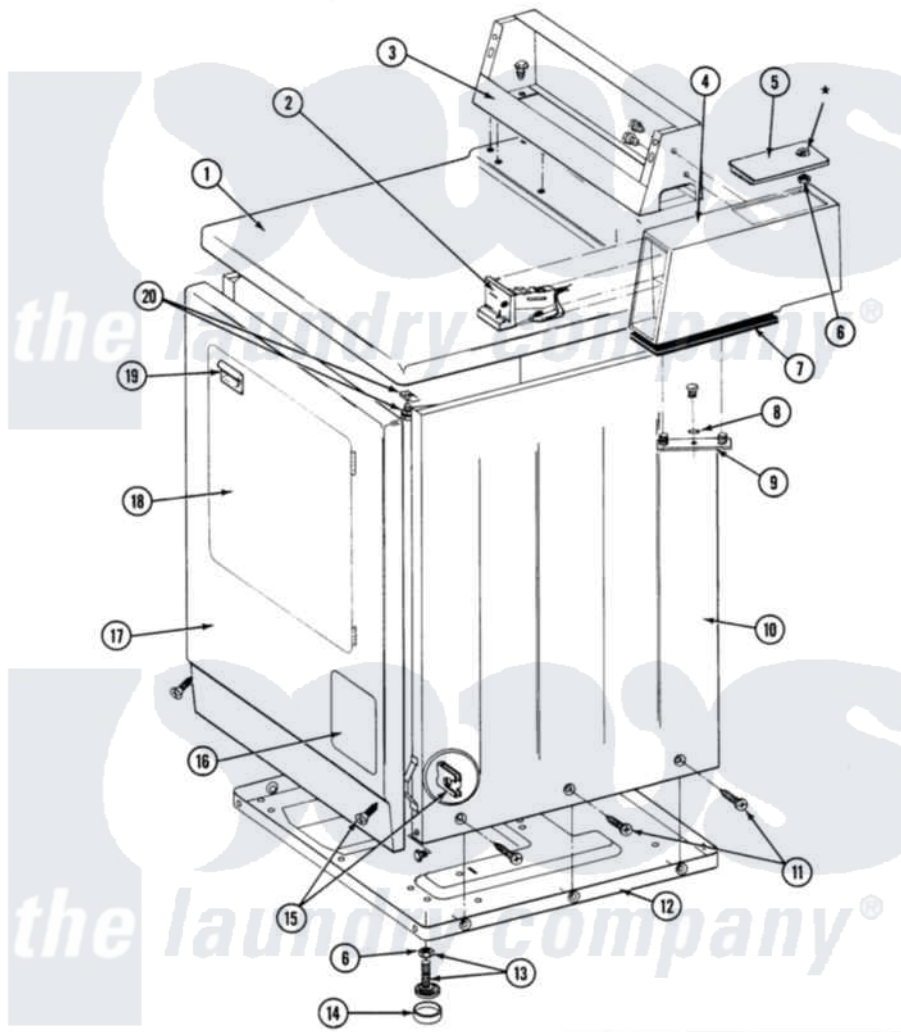

Maytag LDG26CD 01 - FRONT VIEW - CD MODELS

SECTION: FRONT VIEW
MODEL: DE-D626CD

Issue Date: 11/90

2

Maytag [Commercial Maytag LDG26CD Dryer Parts](#) Parts Diagram 01 - FRONT VIEW - CD MODELS
Click on the part number to view part

Item	Original Part Number	Replaced By	Status	Part Description
001	307105		Not Available	COVER, TOP ASSY. (WHT)
"	NLA		Not Available	(ALM)
002	NLA		Not Available	COIN DROP ASSY.
003	212276	W10116760		Screw
"	NLA		Not Available	CONTROL COVER (WHT)
004	207673	22001407		Case, Coin Slide
"	207673L	22001408		(ALM)
"	NLA		Not Available	(H. WHEAT)
005	203188		Not Available	TIMER ACCESS DOOR (WHT)
"	203188L		Not Available	ACCESS DOOR-ALMOND
"	203188M		Not Available	ACCESS DOOR-HARVEST WHEAT
006	Y052740	62739		Nut, Lock
007	214660			Gasket, Control Center
008	NLA		Not Available	WATER VALVE (WC MODELS 240-50)

009	211294	90767	Screw, 8A X 3/8 HeX Washer Head Tapping
"	NLA	Not Available	MTG. STRAP----NA
010	NLA	Not Available	CABINET (WHT)
"	Y310632	1163839	Screw
011	213007		Xfor Cabinet See Cabinet, Back
012	Y303361	Not Available	BASE ASSY. (UPPER & LOWER)
013	Y305086		Adjustable Leg And Nut
014	Y314137		Foot, Rubber
015	204439		Screw And Fstner Assembly
016	NLA	Not Available	ACCESS DOOR (WHT)
017	307998L		Front Panel----NA
"	NLA	Not Available	FRONT PANEL ASSY. (WHT)
018	308061	Not Available	DOOR ASSY. COMPLETE (WHT)
"	NLA	Not Available	(ALM)
019	314946		Handle White
"	314972		Handle Door ALM
"	NLA	Not Available	(H. WHEAT)
020	204445		Screw And Fastener Assembly