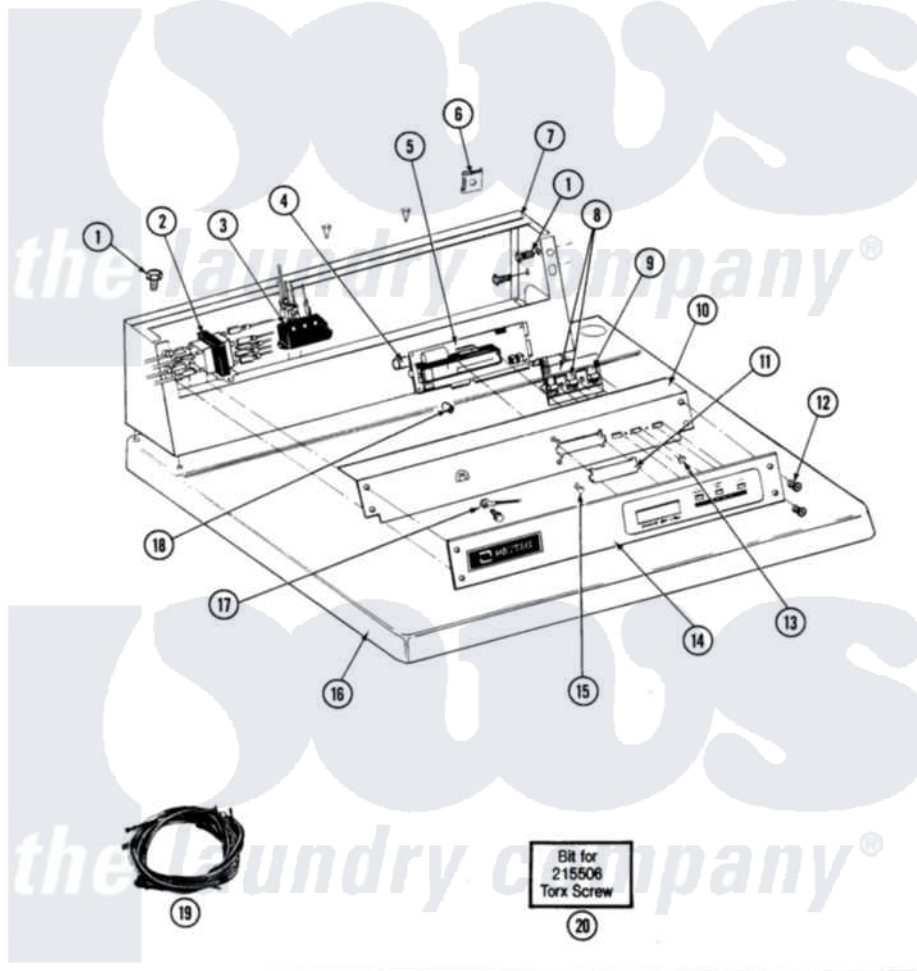

# Maytag LDG26CD 03 - CONTROL PANEL-CD MODELS

SECTION: CD CONTROL PANEL  
 MODEL: DE-D626CD

Issue Date: 11/90

12

[Maytag Commercial Maytag LDG26CD Dryer Parts](#) Parts Diagram 03 - CONTROL PANEL-CD MODELS  
 Click on the part number to view part

Item	Original Part Number	Replaced By	Status	Part Description
001	212276	<a href="#">W10116760</a>		Screw
002	<a href="#">207766</a>			Transformer
"	<a href="#">211294</a>	<a href="#">90767</a>		Screw, 8A X 3/8 HeX Washer Head Tapping
003	206824	<a href="#">W10133335</a>		Relay, Motor
"	<a href="#">211294</a>	<a href="#">90767</a>		Screw, 8A X 3/8 HeX Washer Head Tapping
004	<a href="#">206828</a>			Battery
005	215510		Not Available	SUPPORT, PC BOARD
"	NLA		Not Available	CIRCUIT BOARD ASSY
006	<a href="#">215003</a>			Fastener, Panel And Bracket
007	212276	<a href="#">W10116760</a>		Screw
"	NLA		Not Available	CONTROL COVER (WHT)
008	<a href="#">306694</a>			Backup Plate With Switch
009	215517	<a href="#">W10131113</a>		Push Button
010	NLA		Not Available	BACK BRACKET, CNTRL PNL (WHT)

011	215515	Not Available	COVER, DISPLAY
012	<a href="#">215506</a>		Screw, Control Panel Overlay
013	215527	<a href="#">W10140652</a>	Screw, 6-20 X 1/2
014	NLA	Not Available	CONTROL PANEL
015	<a href="#">215526</a>		Screw, Circuit Board
016	307105	Not Available	COVER, TOP ASSY. (WHT)
"	NLA	Not Available	(ALM)
017	<a href="#">205810</a>		Wire, Ground
"	<a href="#">211252</a>		Screw, Ground Wire
018	<a href="#">Y215513</a>		Standoff, Circuit Board
019	NLA	Not Available	WIRE HARNESS
020	Y038227	Not Available	TORX BIT (215506 SCREW)