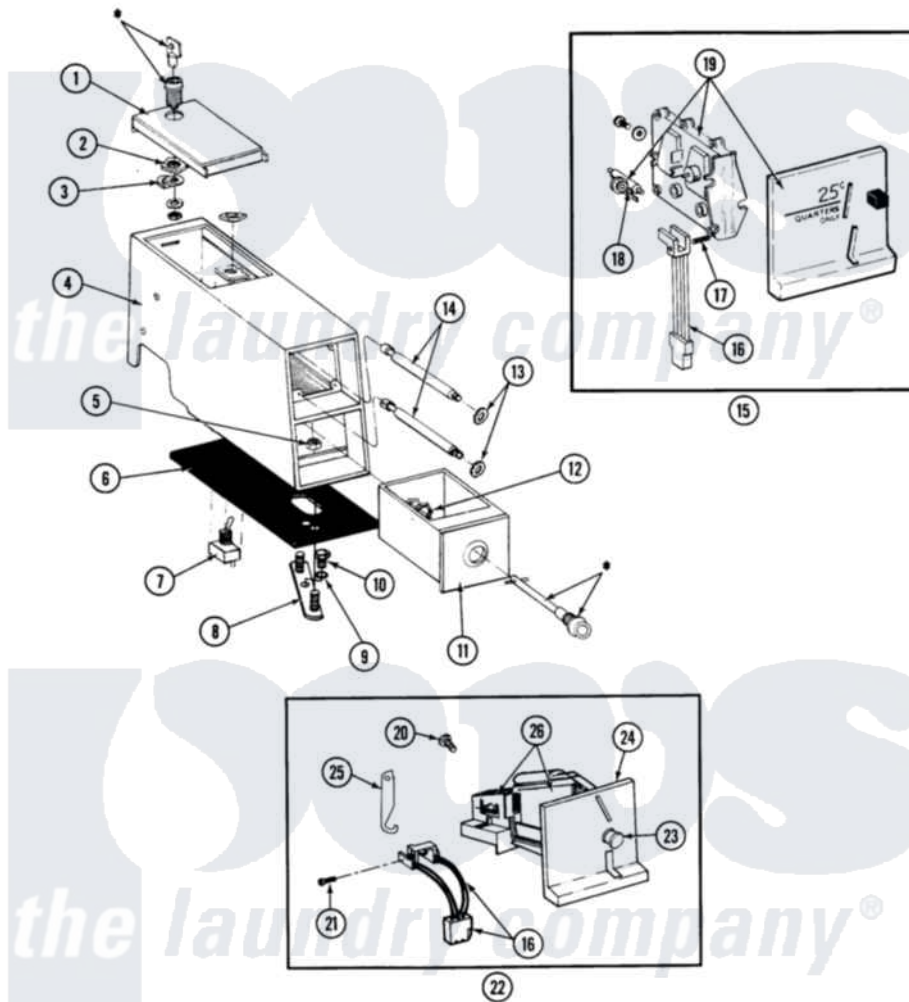

Maytag LDG26CD 04 - CONTROL CENTER - CD MODELS

SECTION: CD CONTROL CENTER
 MODEL: DE26CD DG26CD SERIES 01

P/N 16000129R4

* Contact your Commercial Distributor for lock, keys & accessories

Issue Date: 11/91

Maytag Commercial Maytag LDG26CD Dryer Parts Parts Diagram 04 - CONTROL CENTER - CD MODELS
 Click on the part number to view part

Item	Original Part Number	Replaced By	Status	Part Description
001	203188		Not Available	TIMER ACCESS DOOR (WHT)
"	203188L		Not Available	ACCESS DOOR-ALMOND
"	203188M		Not Available	ACCESS DOOR-HARVEST WHEAT
002	212328	W10139762		Hex Nut, 3/4-27
003	213750	W10133266		Cam-Lock
004	207673	22001407		Case, Coin Slide
"	207673L	22001408		(ALM)
"	207940	22001407		Case, Coin Slide
"	207940L	22001408		(ALM)
"	NLA		Not Available	(H. WHEAT)
005	Y052740	62739		Nut, Lock
006	214660			Gasket, Control Center
007	206794		Not Available	SWITCH (W/NUT)
008	NLA		Not Available	MTG. STRAP----NA
009	910309			Washer, Mounting Strap

010	211294	90767	Screw, 8A X 3/8 HeX Washer Head Tapping
011	207672	208884	Coin Box K
"	207672L	208884	Coin Box K
"	207912	208884	Coin Box K
"	207912L	208884	Coin Box K
"	NLA	Not Available	(H. WHEAT)
012	212328	W10139762	Hex Nut, 3/4-27
013	910181		Lockwasher, Terminal Block
014	213035		Bolt, Locking
015	NLA	Not Available	COIN DROP ASSY.
016	206799		Optic Switch Assembly
017	314665		Screw, Switch Assembly
018	NLA	Not Available	BALANCE ARM W/WEIGHT (\$25)
019	NLA	Not Available	COIN REJECTOR
020	NLA	Not Available	SCREW
021	314665		Screw, Switch Assembly
022	207948		Coin Drop Assembly
"	NLA	Not Available	COIN DROP ASSY 25 CENTS
023	216009		BUTTON, RETURN
024	216010	Y208306	Kit- Mtg C
025	216011		Spring, Return Button
026	207947		Rejector, Coin
"	207949		Rejector, Coin