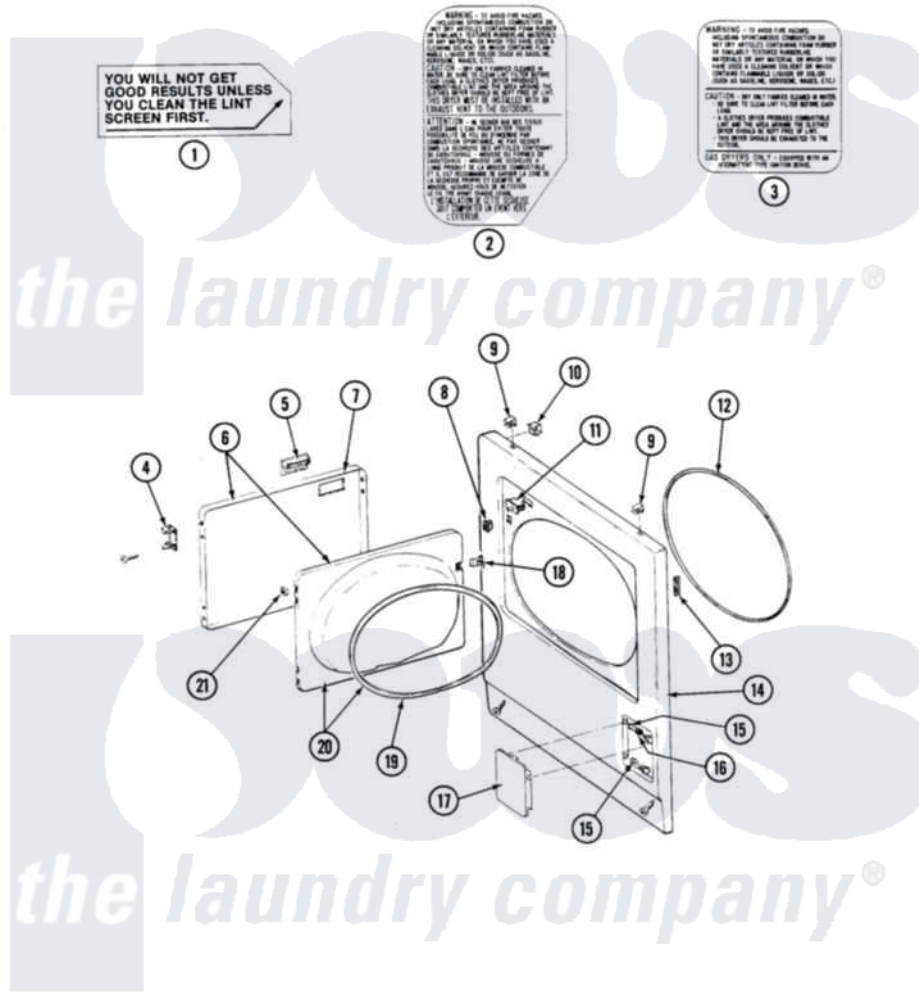

Maytag LDG26CD 05 - FRONT PANEL & DOOR ASSEMBLY

SECTION: FRONT PANEL & DOOR ASSEMBLY
 MODEL: DE-D626CA-CD-CT

Issue Date: 11/90

24

Maytag [Commercial Maytag LDG26CD Dryer Parts](#) Parts Diagram 05 - FRONT PANEL & DOOR ASSEMBLY
 Click on the part number to view part

Item	Original Part Number	Replaced By	Status	Part Description
001	Y313340			LABEL, LINT SCREEN INSTRUCTION
002	314941		Not Available	LABEL, INSTRUCTION
003	NLA		Not Available	INSTRUCTION LABEL
004	307099	33001230		Hinge, Door
"	Y314062			Screw, Door Hinge And Panel
005	312960	489355		Screw, 8 X 1/2
"	314946			Handle White
"	314972			Handle Door ALM
"	NLA		Not Available	(H. WHEAT)
006	NLA		Not Available	(ALM)
"	Y307111		Not Available	DOOR ASSY. COMPLETE (WHT)
007	314966			Panel, Outer
"	NLA		Not Available	(ALM)
008	306436			Door Latch Kit--W
009	212982	22001650		Fastener, Spring

010	Y310376			Clip, Door Switch Harness
011	Y305753	W10169313		Switch-Dor
012	314937			Seal, Front Panel
013	Y313907			Fastener, Twin
014	204439			Screw And Fstner Assembly
"	307998L			Front Panel---NA
"	NLA		Not Available	FRONT PANEL (WHT)
015	212949	22001866		Screw, Relay
"	NLA		Not Available	BUSHING, ACCESS DOOR
016	312369			Sleeve, Access Panel Stud Part Not Used
017	NLA		Not Available	ACCESS DOOR (WHITE)
018	314936	33001305		Strike, Door
"	314944	33001305		Strike, Door
019	314935	33001192		Seal, Door
020	307098		Not Available	DOOR, INNER (W/SEAL)
021	Y313910			Clip, Door Liner To Outer Panel