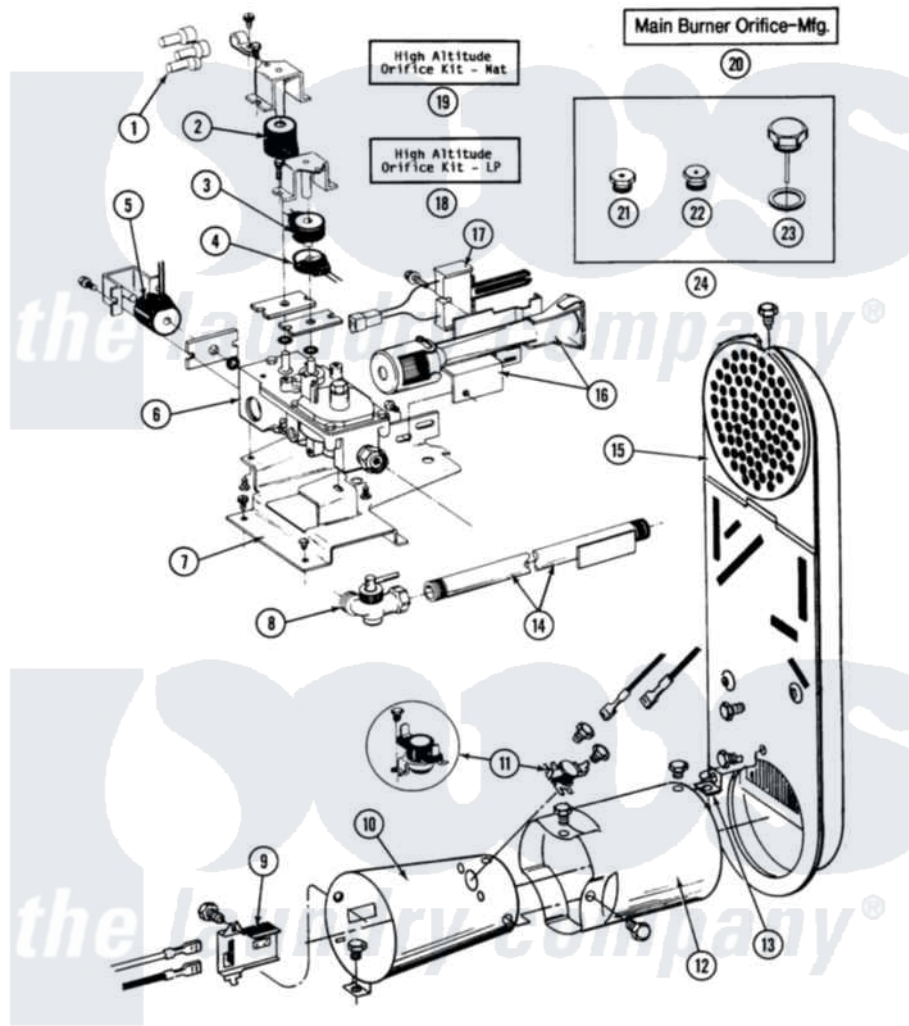

Maytag LDG26CD 07 - INLET DUCT, GAS VALVE & COMBUSTION CONE

SECTION: INLET DUCT, GAS VALVE & COMBUSTION CONE
 MODEL: DE-D626CA-CD-CT

Issue Date: 11/90

30

Maytag Commercial Maytag LDG26CD Dryer Parts Parts Diagram 07 - INLET DUCT, GAS VALVE & COMBUSTION CONE

Click on the part number to view part

Item	Original Part Number	Replaced By	Status	Part Description
001	311546	911445		Wire Connector
002	305603			Secondary Coil
003	305604			Holding Coil
004	305605			Booster Coil
005	Y304626			Side Coil
006	NLA		Not Available	SCREW, HEX HD No.8 X 3/8 INCH
"	Y303777	W10116794		Gas Valve
007	312929			Gas Valve Bracket
"	Y313561			Screw---NA
"	Y310632	1163839		Screw
008	Y303349			Angle Shut-Off, Gas Valve
009	211294	90767		Screw, 8A X 3/8 HeX Washer Head Tapping
"	Y303377	338906		Radiant, Sensor
010	211294	90767		Screw, 8A X 3/8 HeX Washer Head Tapping

"	Y303368		Cone, Combustion
"	Y308548		Combustion Cone Assembly
011	211294	90767	Screw, 8A X 3/8 HeX Washer Head Tapping
"	305169		Thermostat, Hi-Limit Gas
012	Y303841		Cone, Extension
013	211294	90767	Screw, 8A X 3/8 HeX Washer Head Tapping
"	Y312890		Retainer, Heater Chamber
014	Y303383	33001735	Pipe And Bracket Assembly Series 18 Not Needed Use Vavle
015	211294	90767	Screw, 8A X 3/8 HeX Washer Head Tapping
"	307119		Duct, Inlet Assembly
016	304974	33002793	Burner Assembly
"	Y310632	1163839	Screw
017	304970	4391996	Ignitor
"	304971		Screw Note: Screw, Igniter
018	NLA	Not Available	ORIFICE KIT, LP (HIGH ALT.)
019	NLA	Not Available	ORIFICE KIT, NAT (HIGH ALT.)
020	NLA	Not Available	MAIN BURNER ORIFICE (MFG)
021	NLA	Not Available	MAIN BURNER ORIFICE (LP)
022	NLA	Not Available	INTERNAL ORIFICE (LP)
023	NLA	Not Available	SCREW ASSY - BLUE BLOCK OPE
024	Y303779		Conversion Kit