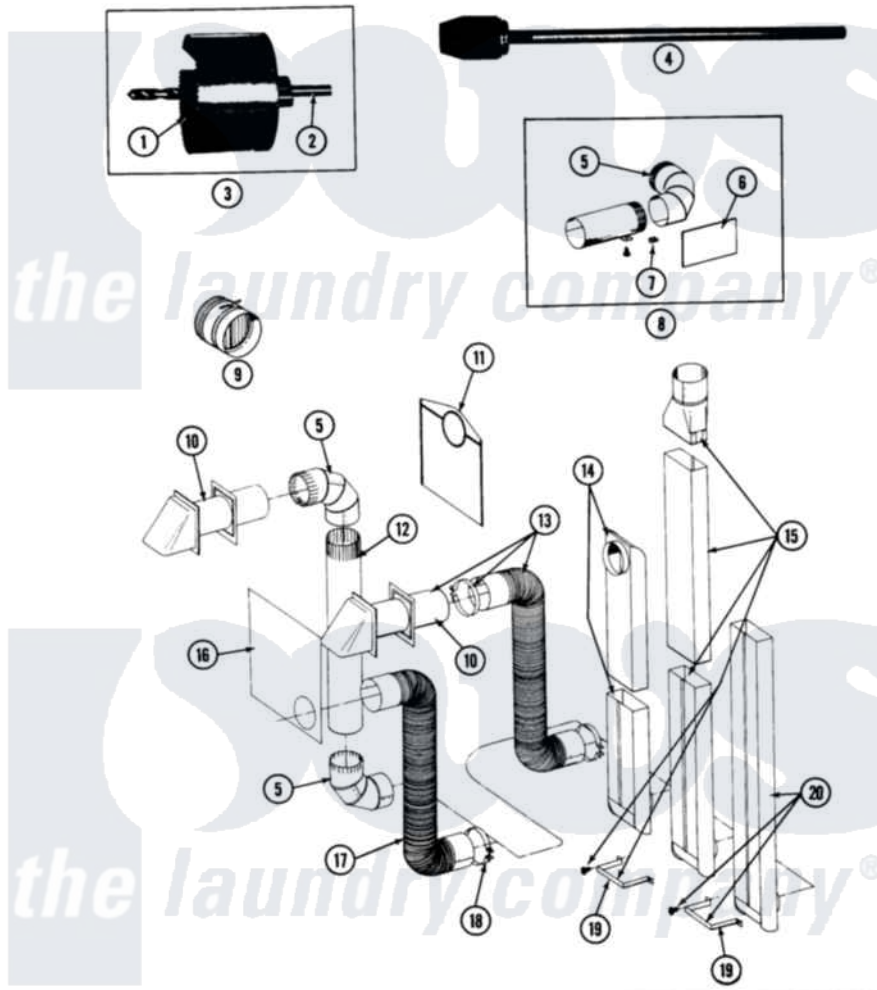

Maytag LDG26CD 10 - INSTALLATION ACCESSORIES

SECTION: INSTALLATION ACCESSORIES

MODEL: DE-DG26CA-CD-CT

Issue Date: 11/90

36

Maytag [Commercial Maytag LDG26CD Dryer Parts](#) Parts Diagram 10 - INSTALLATION ACCESSORIES

[Click on the part number to view part](#)

Item	Original Part Number	Replaced By	Status	Part Description
001	NLA		Not Available	BLADE, SAW
002	NLA		Not Available	REPLACEMENT DRILL
003	NLA		Not Available	HOLE SAW W/DRILL BIT
004	NLA		Not Available	EXTENSION CHUCK, DRILL
005	Y059131			Elbow, Venting
006	312302			Insulation, Exhaust Duct Kit
007	213323			Fastener, Exhaust Duct Kit
008	211294	90767		Screw, 8A X 3/8 Hex Washer Head Tapping
"	Y304652			Exhaust Duct Kit
009	NLA		Not Available	DAMPER, BACK DRAFT
010	Y059129	4396007RW		Vent Hood
011	311353		Not Available	BAG, LINT (DACRON)
012	Y059130			Pipe, Venting
013	Y059143			Flexible Vent Kit
014	Y059135			Vent Duct Assembly
015	NLA		Not Available	RECTANGULAR VENT KIT

016	Y059134		PLATE, ALUM. WINDOW (15``X20``)
017	Y304353	4396010RP	6ft Scvent
018	Y304630		Clamp, Flexible Duct
019	211294	90767	Screw, 8A X 3/8 HeX Washer Head Tapping
"	NLA	Not Available	BRACKET, EXHAUST DEFLECTOR
020	NLA	Not Available	EXHAUST DEFLECTOR KIT