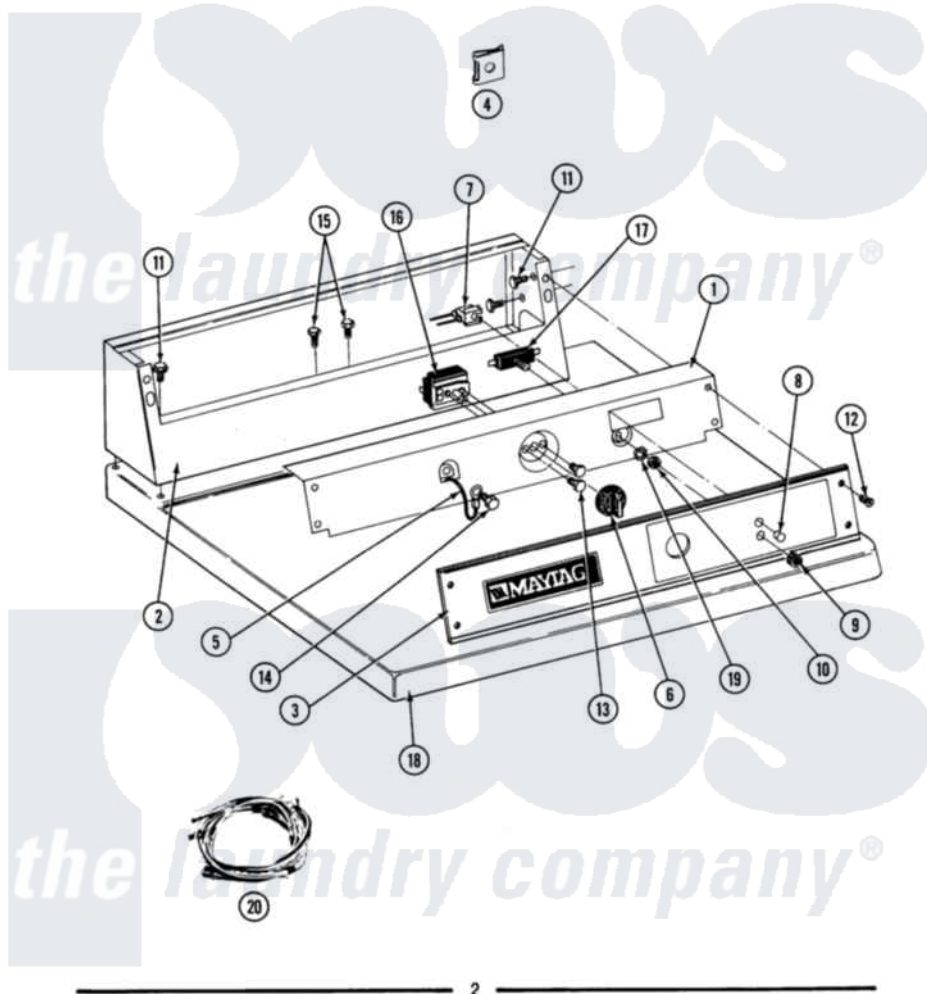

Maytag LDG26CS 01 - CONTROL PANEL

MODEL DE-DG26CS CS CONTROL PANEL

2

Maytag [Commercial Maytag LDG26CS Dryer Parts](#) Parts Diagram 01 - CONTROL PANEL
 Click on the part number to view part

Item	Original Part Number	Replaced By	Status	Part Description
001	314912		Not Available	BRACKET, CONTROL PANEL (WHT)
"	NLA		Not Available	(ALM)
002	NLA		Not Available	CONTROL COVER (WHT)
003	NLA		Not Available	CONTROL PANEL
004	215003			Fastener, Panel And Bracket
005	205810			Wire, Ground
006	306938			Knob, Selector Switch
007	204075		Not Available	PILOT LAMP (DG MODELS ONLY)
"	Y305396		Not Available	LAMP, INDICATOR
008	215564			Lens, Indicator Light
009	Y312702			Knurled Nut, Start Switch
010	Y312706	422617		Nut
011	212276	W10116760		Screw
"	212276	W10116760		Screw
012	212277			Screw, No.8 X 1/2 Inch

013	Y313588	488234		Screw 8-32 X 1/4
014	211252			Screw, Ground Wire
015	211294	90767		Screw, 8A X 3/8 HeX Washer Head Tapping
"	Y314322	211251		Screw, Transformer
016	307237	W10327105		Switch, Cycle Selection
017	306940	W10149462		Switch, Push-To-Start
018	307105		Not Available	COVER, TOP ASSY. (WHT)
"	NLA		Not Available	(ALM)
019	312751			Lockwasher, Start Switch
020	Y307175		Not Available	WIRE HARNESS, MAIN
"	307280			Harness, Wire