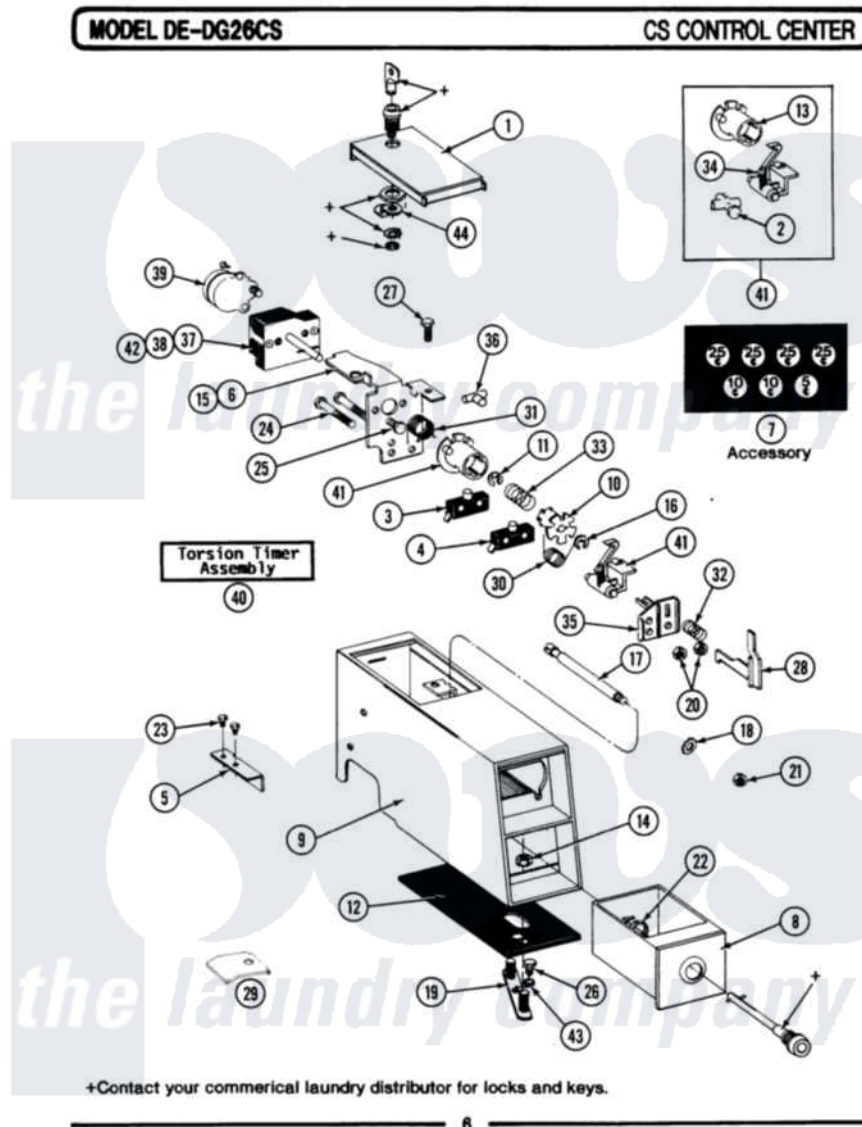

# Maytag LDG26CS 02 - CONTROL CENTER

Maytag [Commercial Maytag LDG26CS Dryer Parts](#) Parts Diagram 02 - CONTROL CENTER  
 Click on the part number to view part

Item	Original Part Number	Replaced By	Status	Part Description
001	203188		Not Available	TIMER ACCESS DOOR (WHT)
"	203188L		Not Available	ACCESS DOOR-ALMOND
"	203188M		Not Available	ACCESS DOOR-HARVEST WHEAT
002	314547	<a href="#">Y308109</a>		Slide And Adj. Return Bracket
003	<a href="#">Y305799</a>			Bypass Switch For Heater
004	305798		Not Available	BYPASS SWITCH FOR MOTOR
005	<a href="#">314334</a>			Bracket For Coin Slide
006	<a href="#">314333</a>			Timer Mounting Bracket
007	<a href="#">214648</a>			Decal, Coinage
008	205423	<a href="#">208883</a>		Coin Box K
"	205423L	<a href="#">208883</a>		Coin Box K
"	205423M	<a href="#">208883</a>		Coin Box K
"	207913	<a href="#">208883</a>		Coin Box K
"	NLA		Not Available	(ALM)