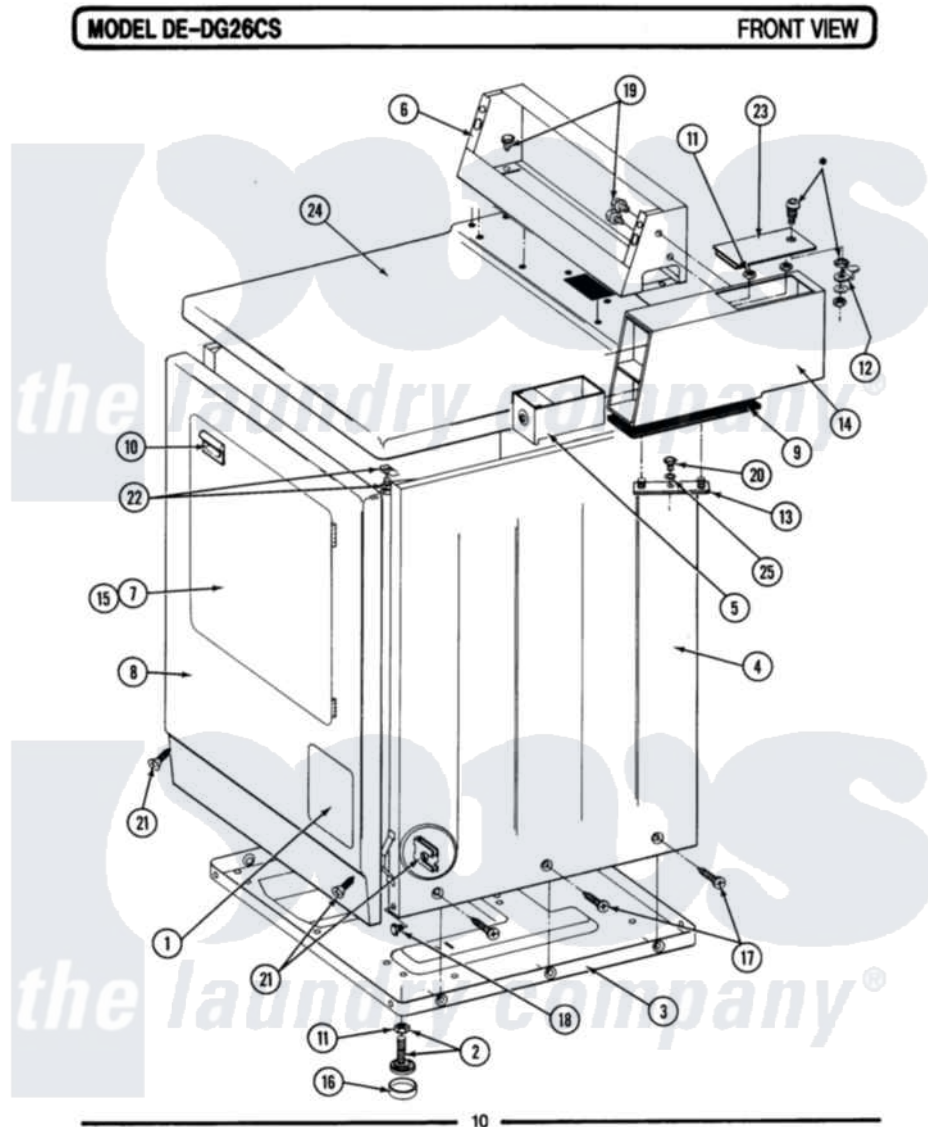

Maytag LDG26CS 04 - FRONT VIEW

Maytag Commercial Maytag LDG26CS Dryer Parts Parts Diagram 04 - FRONT VIEW
 Click on the part number to view part

Item	Original Part Number	Replaced By	Status	Part Description
001	NLA		Not Available	ACCESS DOOR W/DECAL (WHT)
002	Y305086			Adjustable Leg And Nut
003	Y303361		Not Available	BASE ASSY. (UPPER & LOWER)
004	NLA		Not Available	CABINET (WHT)
005	205423	208883		Coin Box K
"	205423L	208883		Coin Box K
"	205423M	208883		Coin Box K
006	NLA		Not Available	CONTROL COVER (WHT)
007	NLA		Not Available	(ALM)
"	Y307111		Not Available	DOOR ASSY. COMPLETE (WHT)
008	307998L			Front Panel---NA
"	NLA		Not Available	FRONT PANEL (WHT)
009	214660			Gasket, Control Center
010	314946			Handle White

"	314972		Handle Door ALM
"	NLA		Not Available (H. WHEAT)
011	Y052740	62739	Nut, Lock
012	213750	W10133266	Cam-Lock
013	NLA		Not Available MTG. STRAP---NA
014	206956	22001405	Case, Coin Slide
"	206956L	22001405	Case, Coin Slide
"	206956M	22001405	Case, Coin Slide
015	314966		Panel, Outer
"	NLA		Not Available (ALM)
016	Y314137		Foot, Rubber
017	213007		Xfor Cabinet See Cabinet, Back
018	Y310632	1163839	Screw
019	212276	W10116760	Screw
020	211294	90767	Screw, 8A X 3/8 HeX Washer Head Tapping
021	204439		Screw And Fstner Assembly
022	204445		Screw And Fastener Assembly
023	203188		Not Available TIMER ACCESS DOOR (WHT)
"	203188L		Not Available ACCESS DOOR-ALMOND
"	203188M		Not Available ACCESS DOOR-HARVEST WHEAT
024	307105		Not Available COVER, TOP ASSY. (WHT)
"	NLA		Not Available (ALM)
025	910309		Washer, Mounting Strap