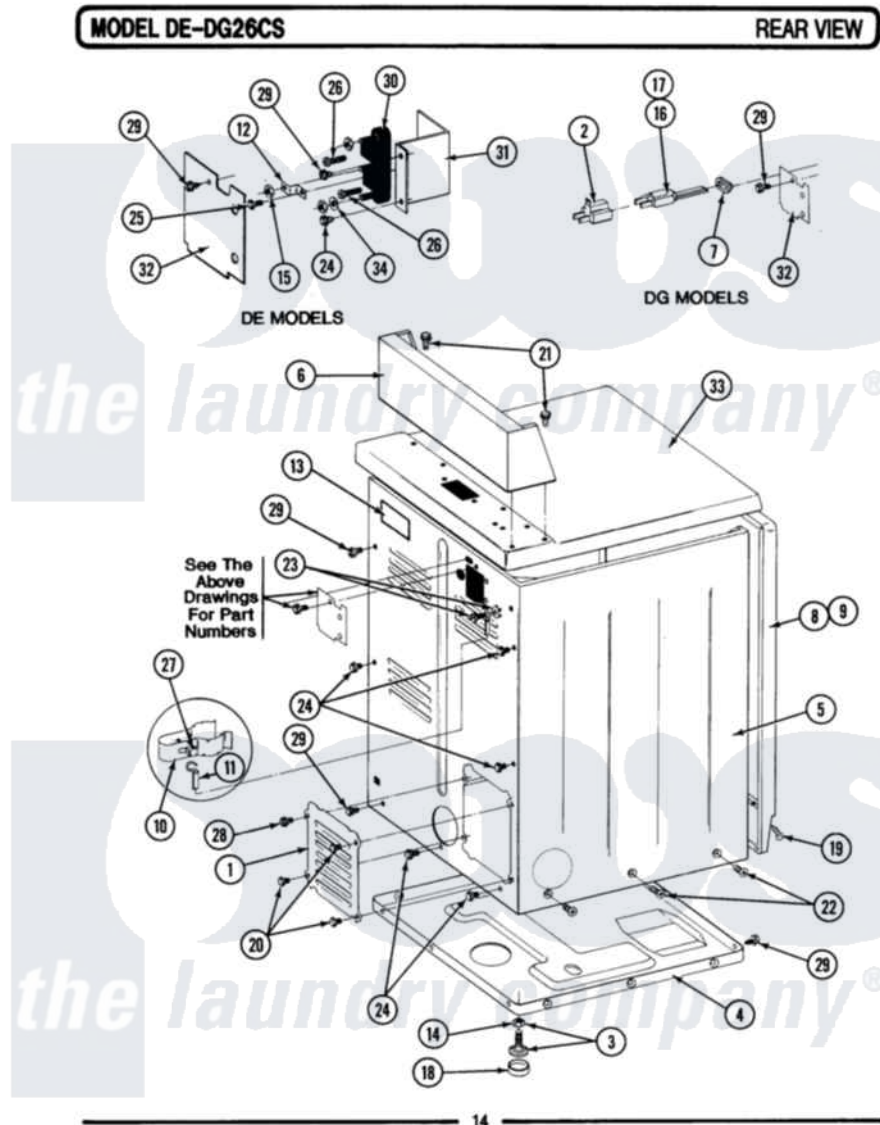

Maytag LDG26CS 05 - REAR VIEW

Maytag Commercial Maytag LDG26CS Dryer Parts Parts Diagram 05 - REAR VIEW
 Click on the part number to view part

Item	Original Part Number	Replaced By	Status	Part Description
001	Y312951		Not Available	ACCESS COVER, BACK
002	Y201808			Converter
003	Y305086			Adjustable Leg And Nut
004	Y303361		Not Available	BASE ASSY. (UPPER & LOWER)
005	NLA		Not Available	CABINET (WHT)
006	NLA		Not Available	CONTROL COVER (WHT)
007	211881			Grommet, Cord Part Not Used-Gas Models Only
008	NLA		Not Available	PART NOT USED
009	307998L			Front Panel---NA
"	NLA		Not Available	FRONT PANEL ASSY. (WHT)
010	301548			Clamp, Ground Wire
011	311155			Ground Wire And Clamp
012	Y312184			Strap, Grounding
013	214519			LABEL, ELECTRICAL INSTR. PART NOT USED-GAS MODELS ONLY

014	Y052740	62739	Nut, Lock
015	311484	112432	Nut
016	302521	Not Available	CORD, POWER PART NOT USED-GAS MODELS ONLY
017	305168	33002916	Power Cord, Canadian 240V
018	Y314137		Foot, Rubber
019	204439		Screw And Fstner Assembly
020	211294	90767	Screw, 8A X 3/8 HeX Washer Head Tapping
021	212276	W10116760	Screw
022	213007		Xfor Cabinet See Cabinet, Back
023	NLA	Not Available	SCREW & WASHER ASSY.
024	Y310632	1163839	Screw
025	Y311423	489483	Screw 10-32 X 1/2
026	Y312209	W10001200	Screw
027	313122		Screw - Baffle To Tumbler
028	Y313559		Screw
029	Y313561		Screw----NA
030	400008		Block, Terminal
031	Y312904		Bracket, Terminal Block
032	Y312905	Not Available	COVER, TERMINAL
033	307105	Not Available	COVER, TOP ASSY. (WHT)
"	NLA	Not Available	(ALM)
034	Y311270		Washer, Terminal Block