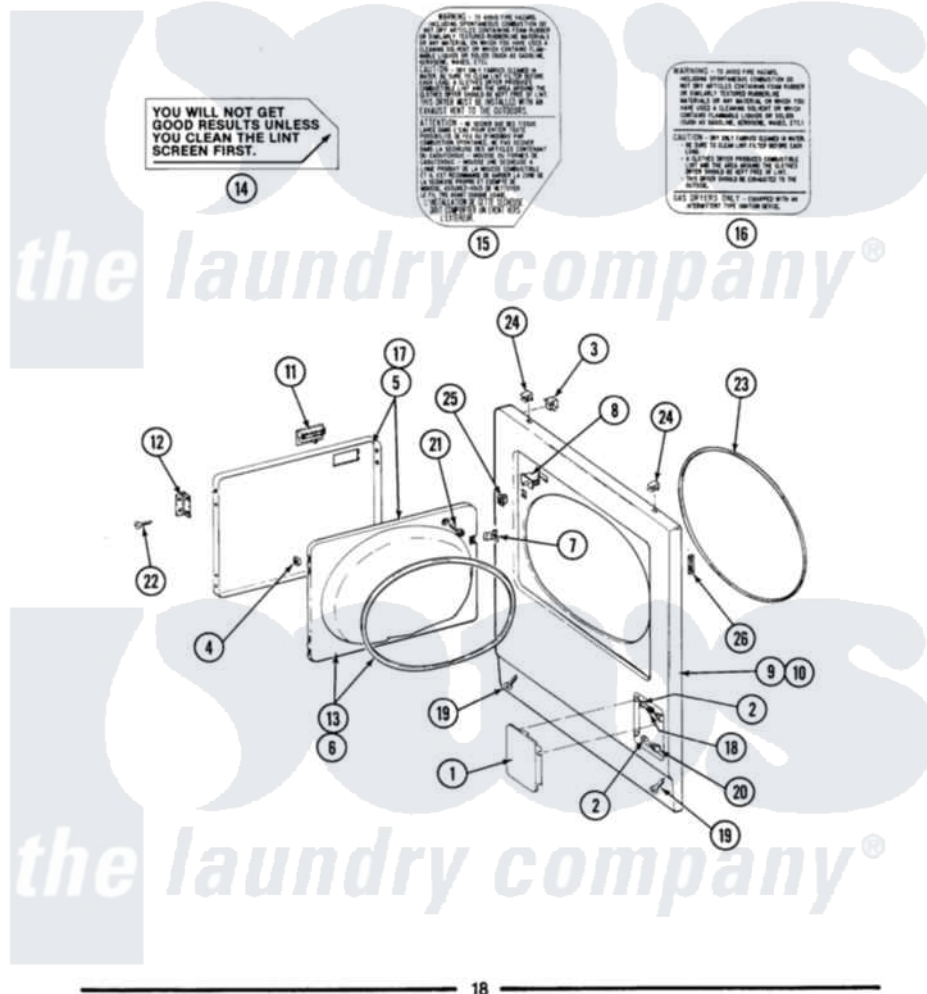

Maytag LDG26CS 06 - FRONT PANEL & DOOR ASSEMBLY

MODEL DE-DG26CS **FRONT PANEL & DOOR ASSEMBLY**

Maytag [Commercial Maytag LDG26CS Dryer Parts](#) Parts Diagram 06 - FRONT PANEL & DOOR ASSEMBLY
 Click on the part number to view part

Item	Original Part Number	Replaced By	Status	Part Description
001	NLA		Not Available	ACCESS DOOR (WHT)
002	NLA		Not Available	BUSHING, ACCESS DOOR
003	Y310376			Clip, Door Switch Harness
004	Y313910			Clip, Door Liner To Outer Panel
005	NLA		Not Available	(ALM)
"	Y307111		Not Available	DOOR ASSY. COMPLETE (WHT)
006	314935	33001192		Seal, Door
007	314936	33001305		Strike, Door
"	314944	33001305		Strike, Door
008	Y305753	W10169313		Switch-Dor
009	NLA		Not Available	PART NOT USED
010	307998L			Front Panel---NA
"	NLA		Not Available	FRONT PANEL ASSY. (WHT)
011	314946			Handle White
"	314972			Handle Door ALM

"	NLA		Not Available	(H. WHEAT)
012	307099	33001230		Hinge, Door
013	307098		Not Available	DOOR, INNER (W/SEAL)
014	Y313340			LABEL, LINT SCREEN INSTRUCTION
015	314941		Not Available	LABEL, INSTRUCTION
016	NLA		Not Available	INSTRUCTION LABEL
017	314966			Panel, Outer
"	NLA		Not Available	(ALM)
018	312369			Sleeve, Access Panel Stud Part Not Used
019	204439			Screw And Fstner Assembly
020	212949	22001866		Screw, Relay
021	312960	489355		Screw, 8 X 1/2
022	Y314062			Screw, Door Hinge And Panel
023	314937			Seal, Front Panel
024	212982	22001650		Fastener, Spring
025	306436			Door Latch Kit--W
026	Y313907			Fastener, Twin