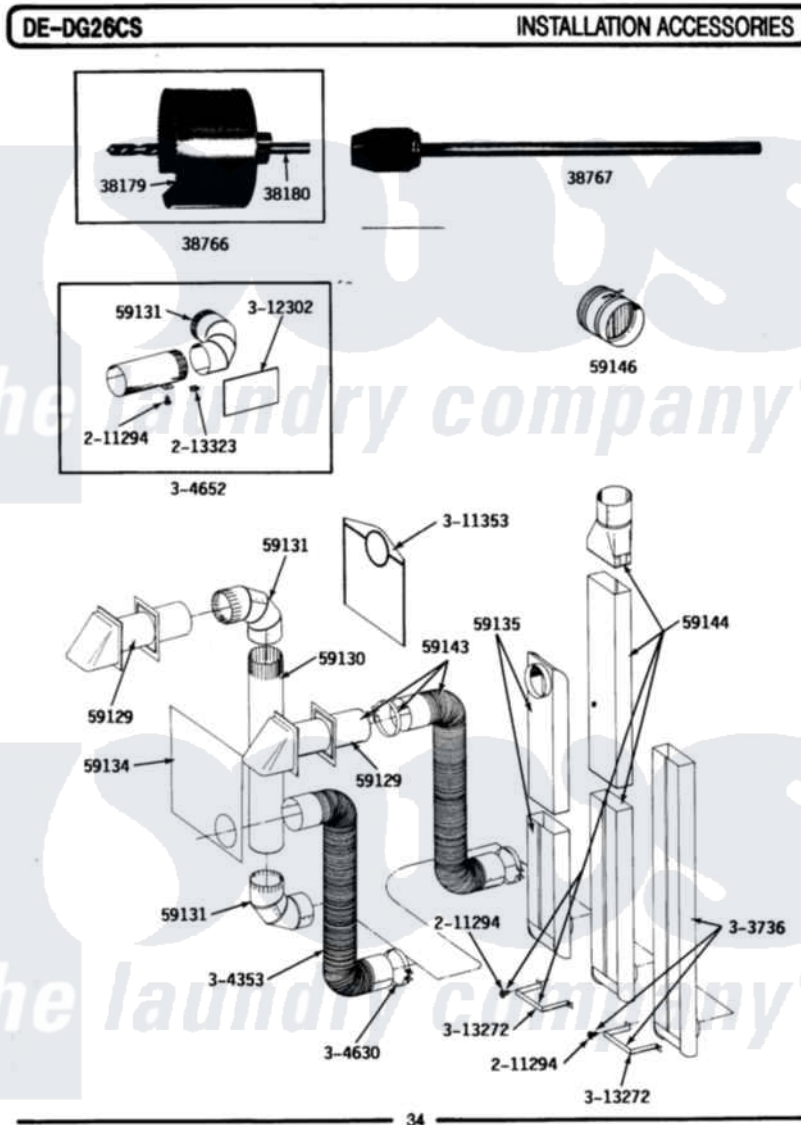

Maytag LDG26CS 09 - INSTALLATION ACCESSORIES

Maytag [Commercial Maytag LDG26CS Dryer Parts](#) Parts Diagram 09 - INSTALLATION ACCESSORIES
 Click on the part number to view part

Item	Original Part Number	Replaced By	Status	Part Description
001	NLA		Not Available	BLADE, SAW
002	NLA		Not Available	REPLACEMENT DRILL
003	NLA		Not Available	HOLE SAW W/DRILL BIT
004	NLA		Not Available	EXTENSION CHUCK, DRILL
005	Y059129	4396007RW		Vent Hood
006	Y059130			Pipe, Venting
007	Y059131			Elbow, Venting
008	Y059134			PLATE, ALUM. WINDOW (15" X 20")
009	Y059135			Vent Duct Assembly
010	Y059143			Flexible Vent Kit
011	NLA		Not Available	RECTANGULAR VENT KIT
012	NLA		Not Available	DAMPER, BACK DRAFT
013	211294	90767		Screw, 8A X 3/8 Hex Washer Head Tapping
014	213323			Fastener, Exhaust Duct Kit
015	NLA		Not Available	EXHAUST DEFLECTOR KIT

016	Y304353	4396010RP	6ft Scvent
017	Y304630		Clamp, Flexible Duct
018	Y304652		Exhaust Duct Kit
019	311353	Not Available	BAG, LINT (DACRON)
020	312302		Insulation, Exhaust Duct Kit
021	NLA	Not Available	BRACKET, EXHAUST DEFLECTOR