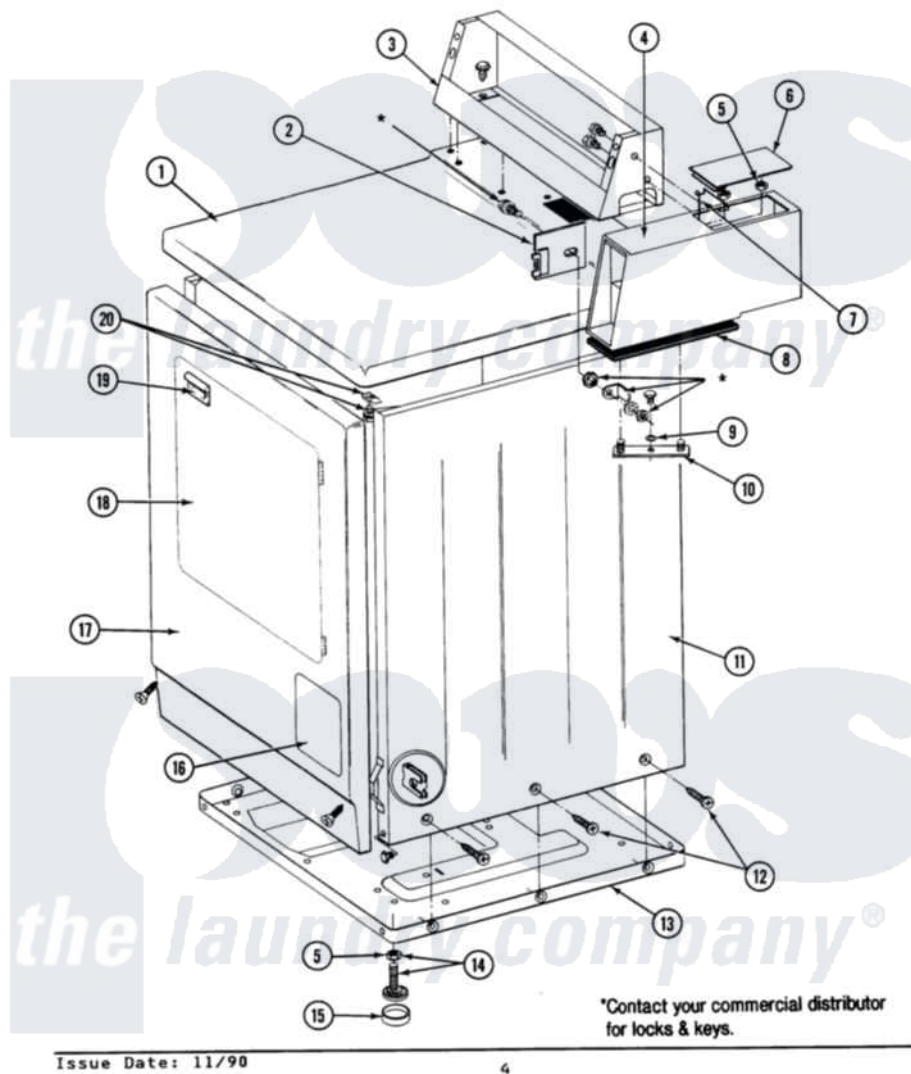

Maytag LDG26CT 01 - FRONT VIEW - CT MODELS

SECTION: FRONT VIEW
MODEL: DE-D626CT

Maytag Commercial Maytag LDG26CT Dryer Parts Parts Diagram 01 - FRONT VIEW - CT MODELS
Click on the part number to view part

Item	Original Part Number	Replaced By	Status	Part Description
001	307105		Not Available	COVER, TOP ASSY. (WHT)
"	NLA		Not Available	TOP COVER ASSY ALM
002	NLA		Not Available	ACCESS DOOR (WHT)
003	212276	W10116760		Screw
"	NLA		Not Available	CONTROL COVER (WHT)
004	NLA		Not Available	OUTER CASE (WHT)
005	Y052740	62739		Nut, Lock
006	NLA		Not Available	ACCESS DOOR (WHT)
007	214878			Latch For Access Door
008	214660			Gasket, Control Center
009	910309			Washer, Mounting Strap
010	NLA		Not Available	MTG. STRAP---NA
011	NLA		Not Available	CABINET (WHT)
"	Y310632	1163839		Screw
012	213007			Xfor Cabinet See Cabinet, Back
				BASE ASSY / UPPER P

013	Y303361	Not Available	BASE ASSY. (UPPER & LOWER)
014	Y305086		Adjustable Leg And Nut
015	Y314137		Foot, Rubber
016	NLA	Not Available	ACCESS DOOR (WHT)
017	307998L		Front Panel---NA
"	NLA	Not Available	FRONT PANEL (WHT)
018	308061	Not Available	DOOR ASSY. COMPLETE (WHT)
"	NLA	Not Available	(ALM)
019	314946		Handle White
"	314972		Handle Door ALM
"	NLA	Not Available	(H. WHEAT)
020	204445		Screw And Fastener Assembly