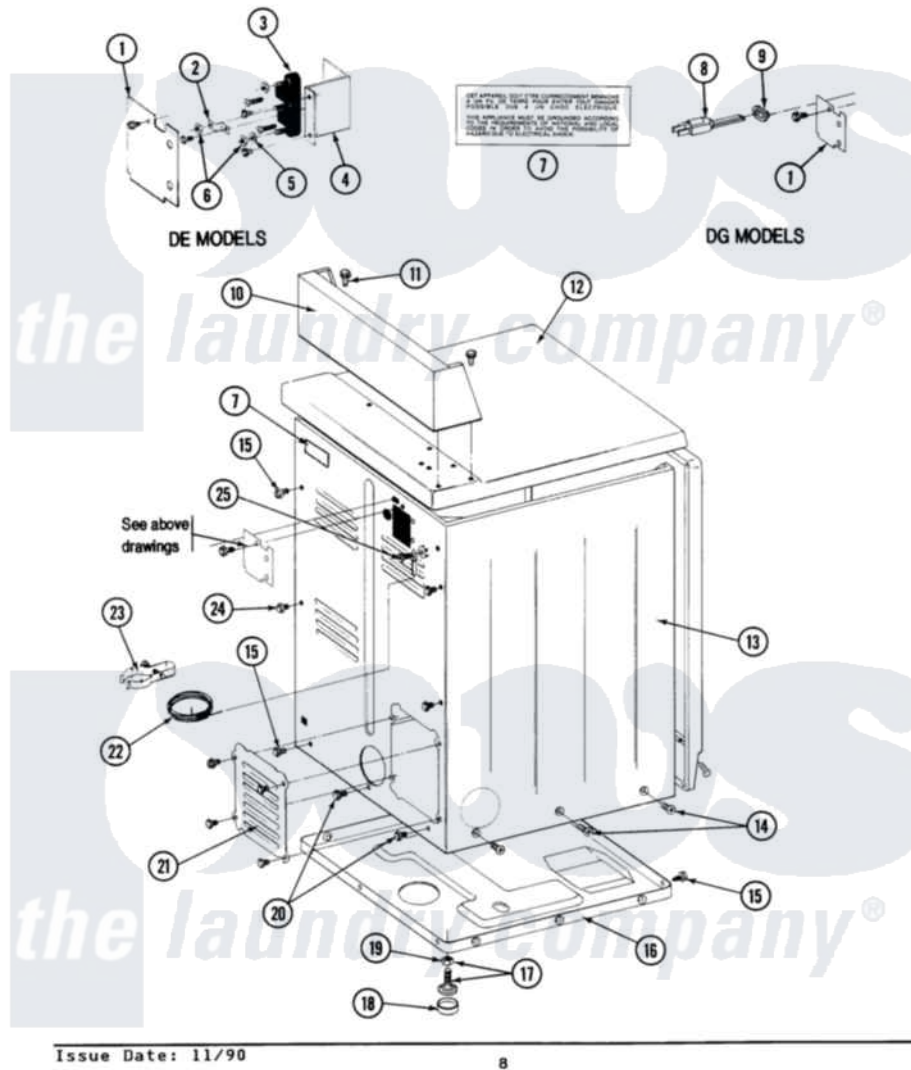

Maytag LDG26CT 02 - REAR VIEW - CD/CT MODELS

SECTION: REAR VIEW
MODEL: DE-DG26CD-CT

Maytag Commercial Maytag LDG26CT Dryer Parts Parts Diagram 02 - REAR VIEW - CD/CT MODELS
Click on the part number to view part

Item	Original Part Number	Replaced By	Status	Part Description
001	Y313561			Screw---NA
"	Y312905		Not Available	COVER, TERMINAL
002	Y311423	489483		Screw 10-32 X 1/2
"	Y312184			Strap, Grounding
003	400008			Block, Terminal
"	Y312209	W10001200		Screw
004	Y313561			Screw---NA
"	Y310632	1163839		Screw
"	Y312904			Bracket, Terminal Block
005	Y311270			Washer, Terminal Block
006	311484	112432		Nut
007	214519			LABEL, ELECTRICAL INSTR. PART NOT USED-GAS MODELS ONLY
008	302521		Not Available	CORD, POWER PART NOT USED-GAS MODELS ONLY
009	211881			Grommet, Cord Part Not Used- Gas Models Only

010	NLA		Not Available	CONTROL COVER (WHT)
011	212276	W10116760		Screw
012	307105		Not Available	COVER, TOP ASSY. (WHT)
"	NLA		Not Available	(ALM)
013	NLA		Not Available	CABINET (WHT)
014	213007			Xfor Cabinet See Cabinet, Back
015	Y313561			Screw---NA
016	Y303361		Not Available	BASE ASSY. (UPPER & LOWER)
017	Y305086			Adjustable Leg And Nut
018	Y314137			Foot, Rubber
019	Y052740	62739		Nut, Lock
020	Y310632	1163839		Screw
021	211294	90767		Screw, 8A X 3/8 HeX Washer Head Tapping
"	Y312951		Not Available	ACCESS COVER, BACK
"	Y313559			Screw
022	311155			Ground Wire And Clamp
023	301548			Clamp, Ground Wire
"	NLA		Not Available	SCREW
024	Y310632	1163839		Screw
025	NLA		Not Available	SCREW & WASHER ASSY.