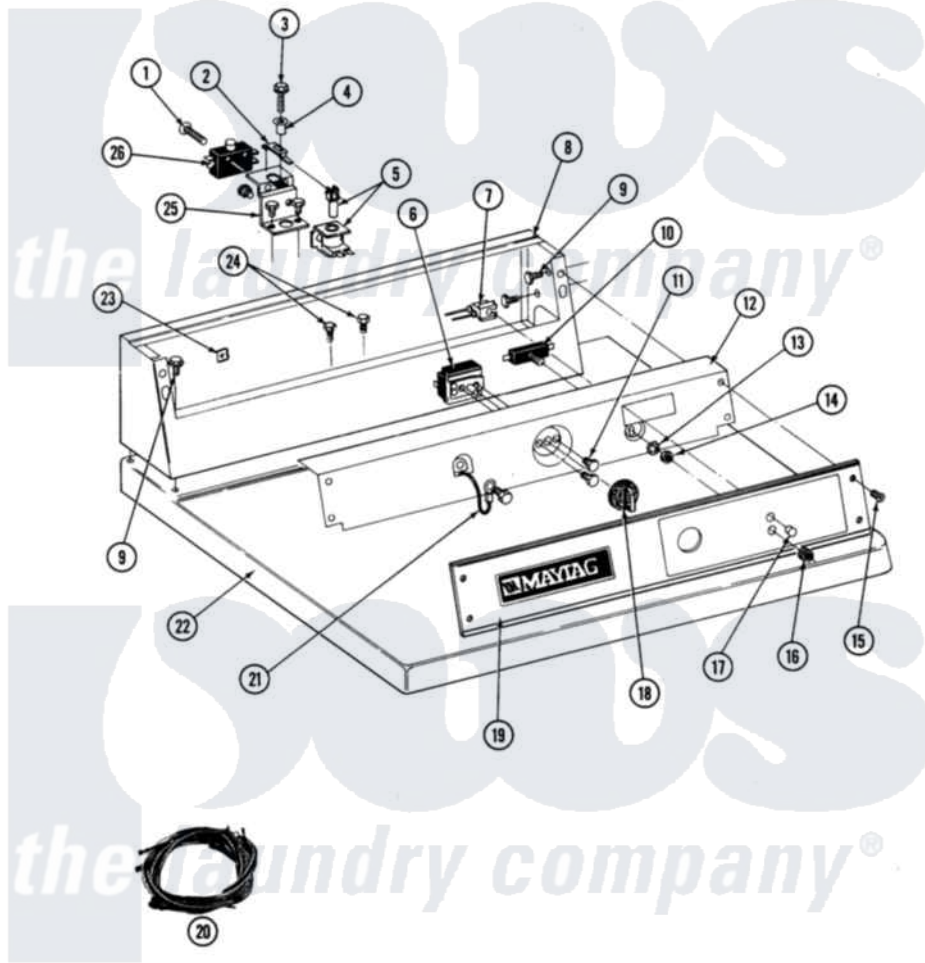

Maytag LDG26CT 03 - CONTROL PANEL-CT MODELS

SECTION: CT CONTROL PANEL
 MODEL: DE-DG26CT

Issue Date: 11/90

16

[Maytag Commercial Maytag LDG26CT Dryer Parts](#) Parts Diagram 03 - CONTROL PANEL-CT MODELS
 Click on the part number to view part

Item	Original Part Number	Replaced By	Status	Part Description
001	212950	M0227520		Screw-Tc No.6-32 X 13/16", Preform SwiTch
002	NLA		Not Available	SPRING LEVER, RELAY
003	212949	22001866		Screw, Relay
004	NLA		Not Available	SPACER, ADVANCE RELAY
005	212951			Screw, No.6-32 X 1/4 Inch
"	305393			Solenoid For Relay Assembly
006	307237	W10327105		Switch, Cycle Selection
007	NLA		Not Available	PILOT LIGHT
008	NLA		Not Available	CONTROL COVER (WHT)
009	212276	W10116760		Screw
010	306941	W10149462		Switch, Push-To-Start
011	Y313588	488234		Screw 8-32 X 1/4
012	314912		Not Available	BRACKET, CONTROL PANEL (WHT)
"	NLA		Not Available	(ALM)
013	312751			Lockwasher, Start Switch

014	Y312706	422617	Nut
015	212277		Screw, No.8 X 1/2 Inch
016	Y312702		Knurled Nut, Start Switch
017	215564		Lens, Indicator Light
018	306938		Knob, Selector Switch
019	NLA	Not Available	CNTRL PNL COMMERCIAL DRYER
020	NLA	Not Available	WIRE HARNESS
021	205810		Wire, Ground
"	211252		Screw, Ground Wire
022	307105	Not Available	COVER, TOP ASSY. (WHT)
"	NLA	Not Available	(ALM)
023	215003		Fastener, Panel And Bracket
024	211294	90767	Screw, 8A X 3/8 HeX Washer Head Tapping
025	211294	90767	Screw, 8A X 3/8 HeX Washer Head Tapping
"	NLA	Not Available	RELAY BRACKET
026	Y303787	Not Available	SWITCH FOR RELAY