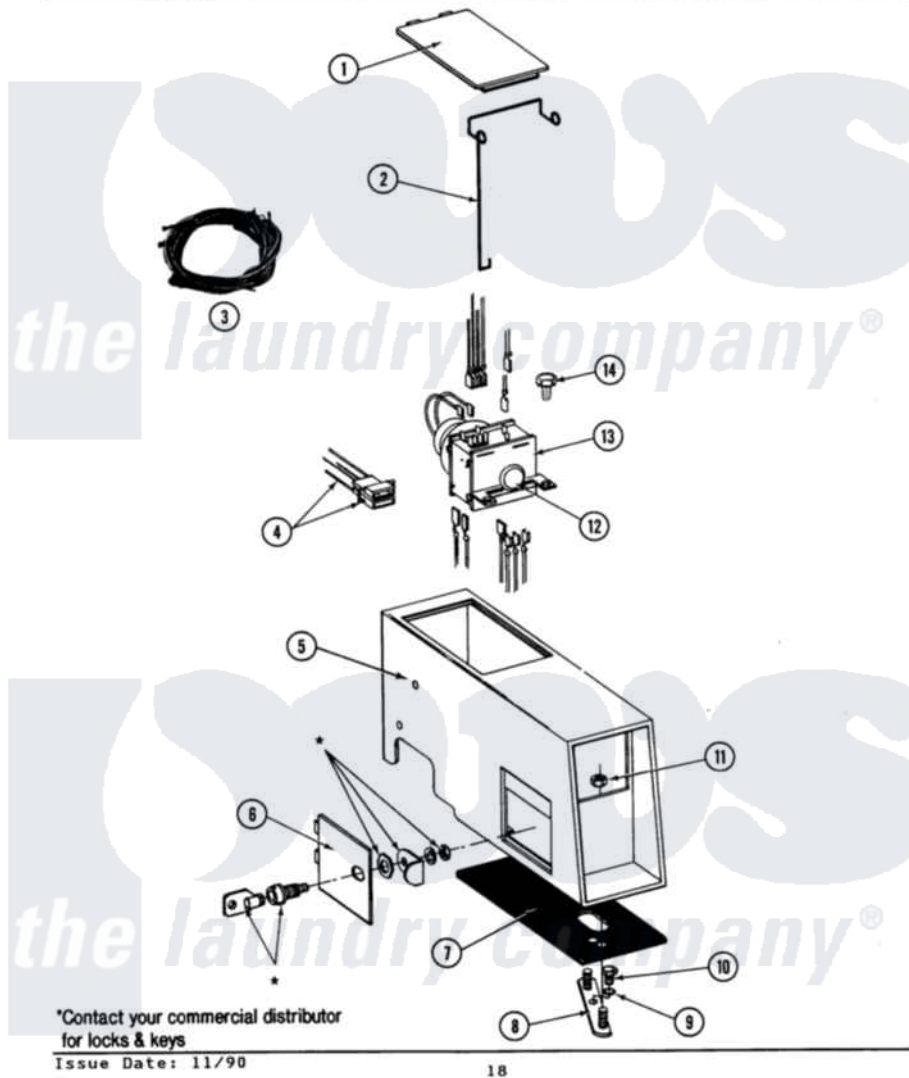

# Maytag LDG26CT 04 - CONTROL CENTER - CT MODELS

SECTION: CT CONTROL CENTER  
 MODEL: DE-DG26CT

Maytag Commercial Maytag LDG26CT Dryer Parts Parts Diagram 04 - CONTROL CENTER - CT MODELS  
 Click on the part number to view part

Item	Original Part Number	Replaced By	Status	Part Description
001	NLA		Not Available	ACCESS DOOR (WHT)
002	<a href="#">214878</a>			Latch For Access Door
003	NLA		Not Available	WIRE HARNESS
004	NLA		Not Available	HARNESS, TICKET CONTROL
005	NLA		Not Available	OUTER CASE (WHT)
006	NLA		Not Available	ACCESS DOOR (WHT)
007	<a href="#">214660</a>			Gasket, Control Center
008	NLA		Not Available	MTG. STRAP---NA
009	<a href="#">910309</a>			Washer, Mounting Strap
010	<a href="#">211294</a>	<a href="#">90767</a>		Screw, 8A X 3/8 HeX Washer Head Tapping
011	<a href="#">Y052740</a>	<a href="#">62739</a>		Nut, Lock
012	<a href="#">213089</a>			Knob For Timer
"	<a href="#">Y312300</a>			Groov-Pin
013	NLA		Not Available	TIMER MOTOR
"	Y303801		Not Available	TIMER WITH KNOB AND PIN