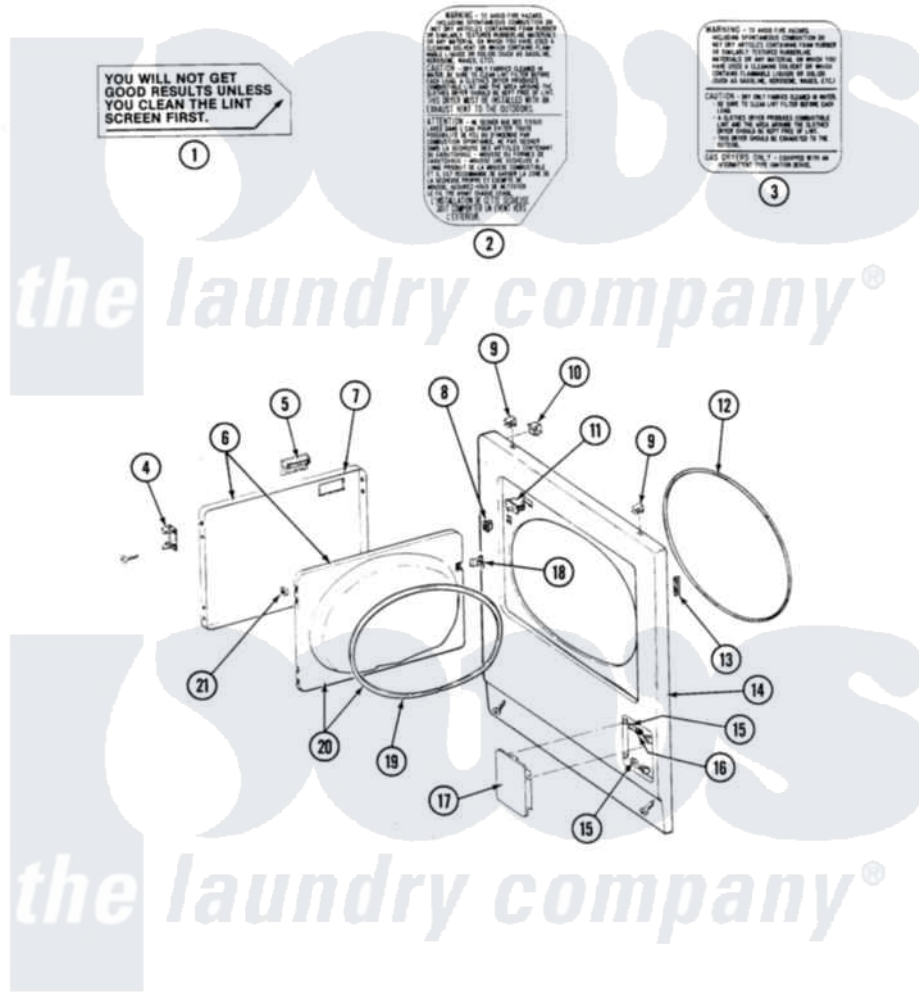

Maytag LDG26CT 06 - FRONT PANEL & DOOR ASSEMBLY

SECTION: FRONT PANEL & DOOR ASSEMBLY
 MODEL: DE-D626CA-CD-CT

Issue Date: 11/90

24

Maytag [Commercial Maytag LDG26CT Dryer Parts](#) Parts Diagram 06 - FRONT PANEL & DOOR ASSEMBLY
 Click on the part number to view part

Item	Original Part Number	Replaced By	Status	Part Description
001	Y313340			LABEL, LINT SCREEN INSTRUCTION
002	314941		Not Available	LABEL, INSTRUCTION
003	NLA		Not Available	INSTRUCTION LABEL
004	307099	33001230		Hinge, Door
"	Y314062			Screw, Door Hinge And Panel
005	312960	489355		Screw, 8 X 1/2
"	314946			Handle White
"	314972			Handle Door ALM
"	NLA		Not Available	(H. WHEAT)
006	NLA		Not Available	(ALM)
"	Y307111		Not Available	DOOR ASSY. COMPLETE (WHT)
007	314966			Panel, Outer
"	NLA		Not Available	(ALM)
008	306436			Door Latch Kit--W
009	212982	22001650		Fastener, Spring

010	Y310376			Clip, Door Switch Harness
011	Y305753	W10169313		Switch-Dor
012	314937			Seal, Front Panel
013	Y313907			Fastener, Twin
014	204439			Screw And Fstner Assembly
"	307998L			Front Panel---NA
"	NLA		Not Available	FRONT PANEL (WHT)
015	212949	22001866		Screw, Relay
"	NLA		Not Available	BUSHING, ACCESS DOOR
016	312369			Sleeve, Access Panel Stud Part Not Used
017	NLA		Not Available	ACCESS DOOR (WHT)
018	314936	33001305		Strike, Door
"	314944	33001305		Strike, Door
019	314935	33001192		Seal, Door
020	307098		Not Available	DOOR, INNER (W/SEAL)
021	Y313910			Clip, Door Liner To Outer Panel