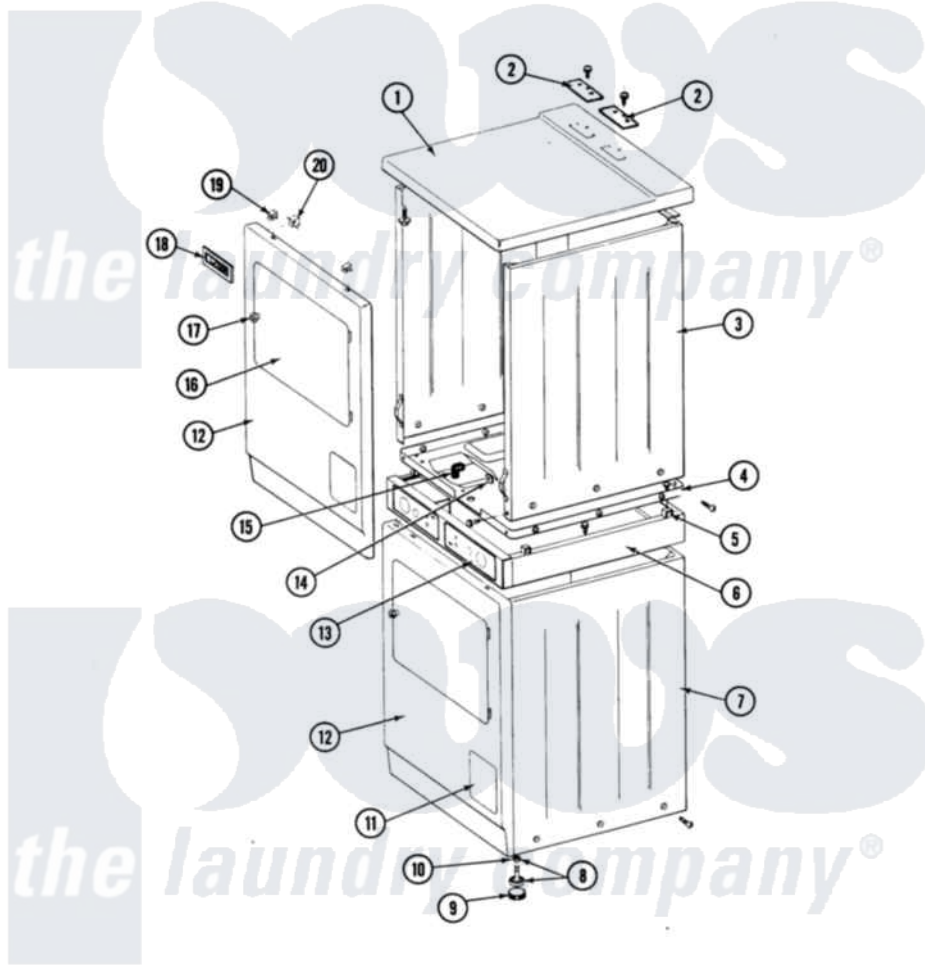

Maytag LDG27CA 01 - FRONT VIEW

SECTION: FRONT VIEW
MODEL: DE-DG27CA

Issue Date: 10/90

4

Maytag Commercial Maytag LDG27CA Dryer Parts Parts Diagram 01 - FRONT VIEW
Click on the part number to view part

Item	Original Part Number	Replaced By	Status	Part Description
001	204445			Screw And Fastener Assembly
"	307104			Top Cover Assembly
002	NLA		Not Available	COVER PLATE
"	Y313559			Screw
003	204445			Screw And Fastener Assembly
"	NLA		Not Available	CABINET (WHT)
004	314663	214354		Screw, Top Cover To Cabnt.
"	Y307482		Not Available	BASE ASSY. (UPPER & LOWER)
005	310933	33002194		Nut, Speed
006	NLA		Not Available	SUPPORT ASSY. (WHITE)
"	Y310632	1163839		Screw
007	314663	214354		Screw, Top Cover To Cabnt.
"	NLA		Not Available	CABINET, LOWER (WHITE)
008	Y302699	22003428		Leg, Adjustable
009	210684			Foot, Adjustable Leg
010	210385			Lock Nut For Adjustable Leg

011	NLA		Not Available	ACCESS DOOR (WHITE)
012	NLA		Not Available	FRONT PANEL-WHITE
013	314664	212277		Screw, No.8 X 1/2 Inch
"	NLA		Not Available	CONTROL PANEL
014	NLA		Not Available	RETAINER FOR FRONT PANEL
015	314522			Grommet, Strain Relief
016	308062			Door Assembly Complete W/O Hinges
017	NLA		Not Available	KNOB AND SCREW
018	NLA		Not Available	NAME PLATE
019	212982	22001650		Fastener, Spring
020	Y310376			Clip, Door Switch Harness