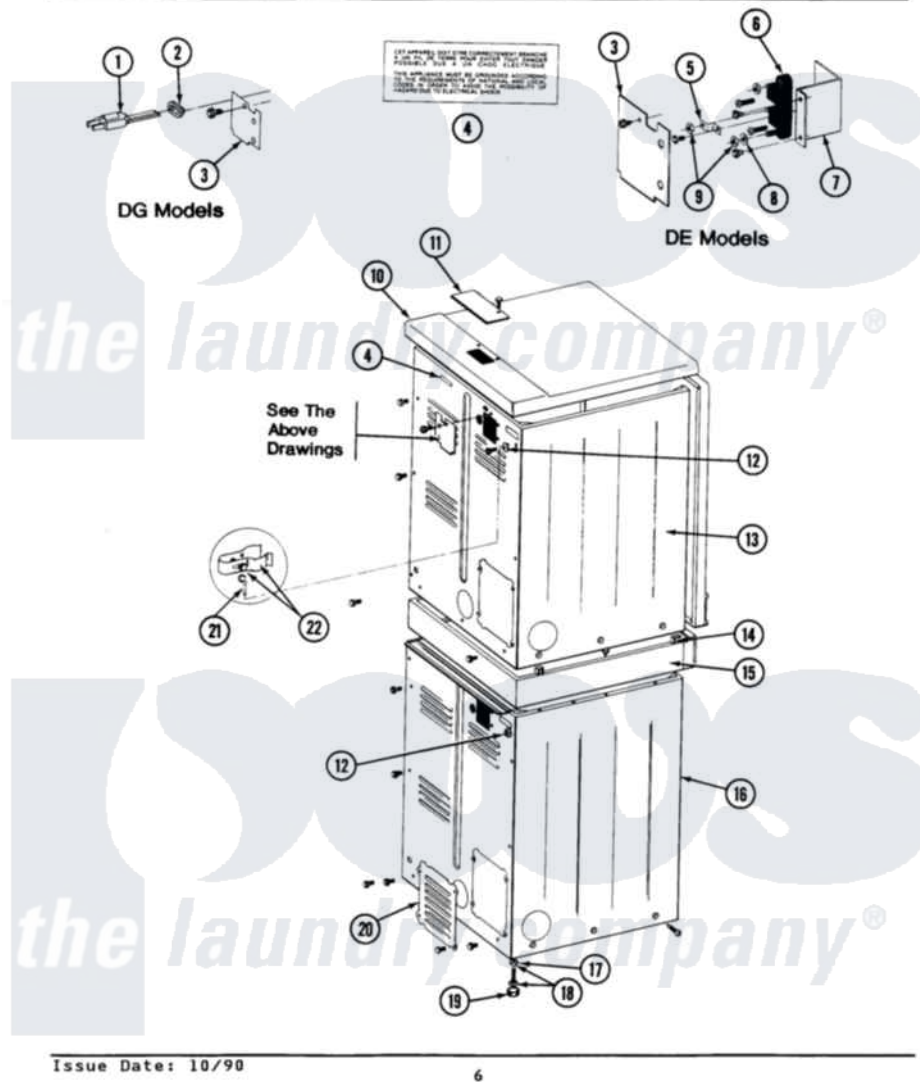

Maytag LDG27CA 02 - REAR VIEW

SECTION: REAR VIEW
MODEL: DE-DG27CA

Maytag [Commercial Maytag LDG27CA Dryer Parts](#) Parts Diagram 02 - REAR VIEW
Click on the part number to view part

Item	Original Part Number	Replaced By	Status	Part Description
001	302521		Not Available	CORD, POWER PART NOT USED-GAS MODELS ONLY
002	211881			Grommet, Cord Part Not Used-Gas Models Only
003	Y313561			Screw---NA
"	Y312905		Not Available	COVER, TERMINAL
004	214519			LABEL, ELECTRICAL INSTR. PART NOT USED-GAS MODELS ONLY
005	Y312184			Strap, Grounding
006	400008			Block, Terminal
007	Y312904			Bracket, Terminal Block
008	Y311270			Washer, Terminal Block
009	311484	112432		Nut
010	307104			Top Cover Assembly
011	NLA		Not Available	COVER PLATE
"	Y313559			Screw
012	NLA		Not Available	SCREW & WASHER ASSY.

013	213007		Xfor Cabinet See Cabinet, Back
"	NLA	Not Available	CABINET (WHT)
"	Y310632	1163839	Screw
014	310933	33002194	Nut, Speed
015	NLA	Not Available	SUPPORT ASSY
"	Y310632	1163839	Screw
016	213007		Xfor Cabinet See Cabinet, Back
"	Y313561		Screw----NA
"	NLA	Not Available	CABINET, LOWER (WHITE)
"	Y310632	1163839	Screw
017	210385		Lock Nut For Adjustable Leg
018	Y302699	22003428	Leg, Adjustable
019	210684		Foot, Adjustable Leg
020	211294	90767	Screw, 8A X 3/8 HeX Washer Head Tapping
"	Y313561		Screw----NA
"	Y312951	Not Available	ACCESS COVER, BACK
021	301548		Clamp, Ground Wire
"	313122		Screw - Baffle To Tumbler
022	311155		Ground Wire And Clamp