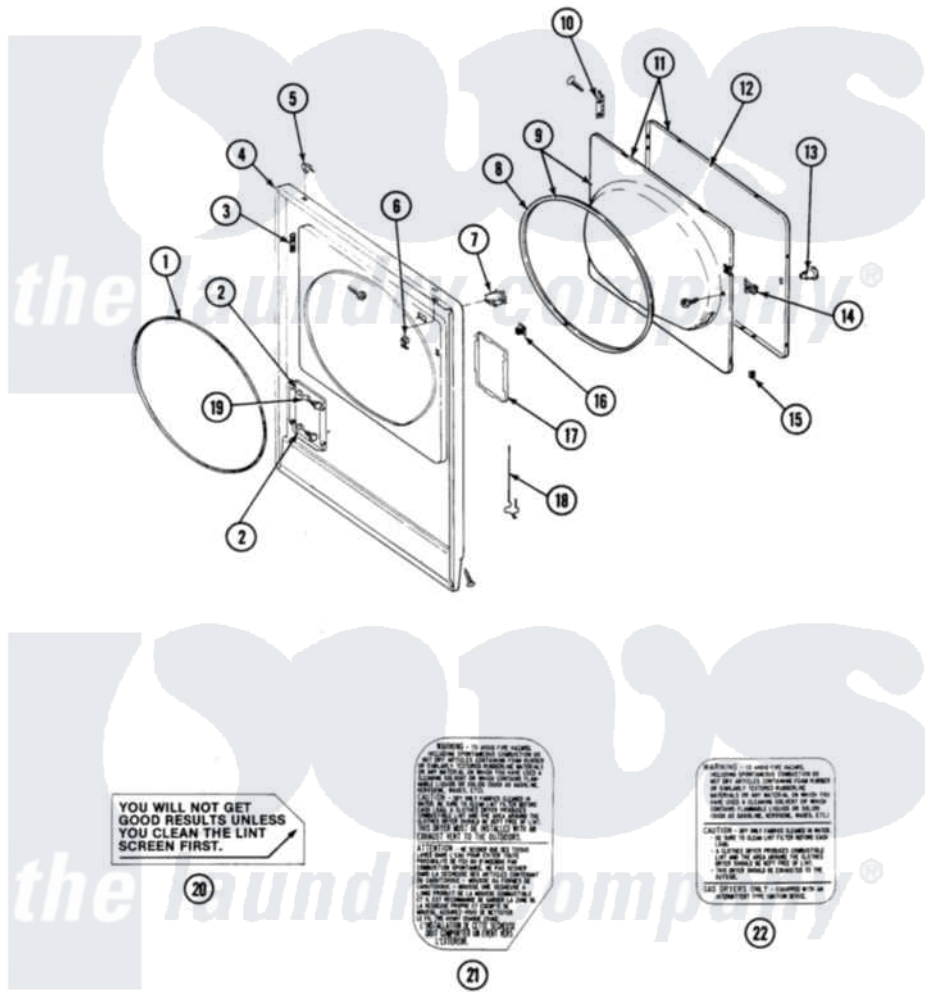

Maytag LDG27CA 04 - FRONT PANEL & DOOR ASSEMBLY

SECTION: FRONT PANEL & DOOR ASSEMBLY
 MODEL: DE-DG27CA

Issue Date: 10/90

Maytag [Commercial Maytag LDG27CA Dryer Parts](#) Parts Diagram 04 - FRONT PANEL & DOOR ASSEMBLY
 Click on the part number to view part

Item	Original Part Number	Replaced By	Status	Part Description
001	314937			Seal, Front Panel
002	NLA		Not Available	BUSHING
003	Y313907			Fastener, Twin
004	212949	22001866		Screw, Relay
"	NLA		Not Available	FRONT PANEL-WHITE
005	212982	22001650		Fastener, Spring
006	Y310376			Clip, Door Switch Harness
007	Y305753	W10169313		Switch-Dor
008	314935	33001192		Seal, Door
009	Y308070		Not Available	INNER DOOR W/GASKET
010	Y314062			Screw, Door Hinge And Panel
011	308062			Door Assembly Complete W/O Hinges
012	NLA		Not Available	DOOR OUTER HALF WHITE
013	NLA		Not Available	KNOB AND SCREW
014	314936	33001305		Strike, Door
"	314944	33001305		Strike, Door

015	Y313910		Clip, Door Liner To Outer Panel
016	306436		Door Latch Kit--W
017	NLA	Not Available	ACCESS DOOR (WHITE)
018	Y314025		Latch For Access Door
019	312369		Sleeve, Access Panel Stud Part Not Used
020	Y313340		LABEL, LINT SCREEN INSTRUCTION
021	314941	Not Available	LABEL, INSTRUCTION
022	NLA	Not Available	INSTRUCTION LABEL