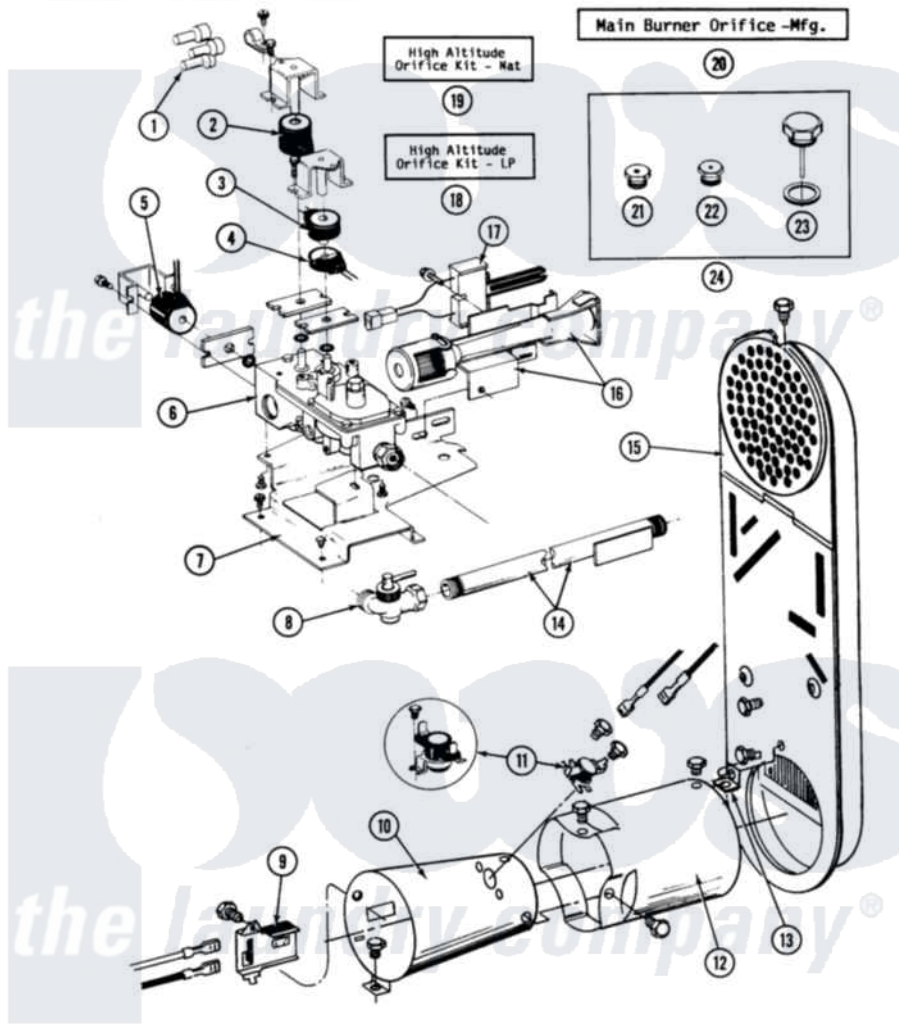

Maytag LDG27CD 01 - INLET DUCT, GAS VALVE, CONE & EXTENSION

SECTION: INLET DUCT, GAS VALVE, COMBUSTION CONE & EXTENSION
 MODEL: DE-D627CD

Issue Date: 8/90

20

Maytag [Commercial Maytag LDG27CD Dryer Parts](#) Parts Diagram 01 - INLET DUCT, GAS VALVE, CONE & EXTENSION

[Click on the part number to view part](#)

Item	Original Part Number	Replaced By	Status	Part Description
001	311546	911445		Wire Connector
002	305603			Secondary Coil
003	305604			Holding Coil
004	305605			Booster Coil
005	Y304626			Side Coil
006	NLA		Not Available	SCREW, HEX HD No.8 X 3/8 INCH
"	Y303777	W10116794		Gas Valve
007	312929			Gas Valve Bracket
"	Y313561			Screw---NA
"	Y310632	1163839		Screw
008	Y303349			Angle Shut-Off, Gas Valve
009	211294	90767		Screw, 8A X 3/8 HeX Washer Head Tapping
"	Y303377	338906		Radiant, Sensor
010	211294	90767		Screw, 8A X 3/8 HeX Washer Head Tapping

"	Y303368		Cone, Combustion
"	Y308548		Combustion Cone Assembly
011	211294	90767	Screw, 8A X 3/8 HeX Washer Head Tapping
"	305169		Thermostat, Hi-Limit Gas
012	Y303841		Cone, Extension
013	211294	90767	Screw, 8A X 3/8 HeX Washer Head Tapping
"	Y312890		Retainer, Heater Chamber
014	Y303383	33001735	Pipe And Bracket Assembly Series 18 Not Needed Use Vavle
015	211294	90767	Screw, 8A X 3/8 HeX Washer Head Tapping
"	307119		Duct, Inlet Assembly
016	304974	33002793	Burner Assembly
"	Y310632	1163839	Screw
017	304970	4391996	Ignitor
"	304971		Screw Note: Screw, Igniter
018	NLA	Not Available	ORIFICE KIT, LP (HIGH ALT.)
019	NLA	Not Available	ORIFICE KIT, NAT (HIGH ALT.)
020	NLA	Not Available	MAIN BURNER ORIFICE (MFG)
021	NLA	Not Available	MAIN BURNER ORIFICE - LPG
022	NLA	Not Available	INTERNAL ORIFICE - LPG
023	NLA	Not Available	SCREW ASSM - BLUE BLOCK OPE
024	Y303779		Conversion Kit