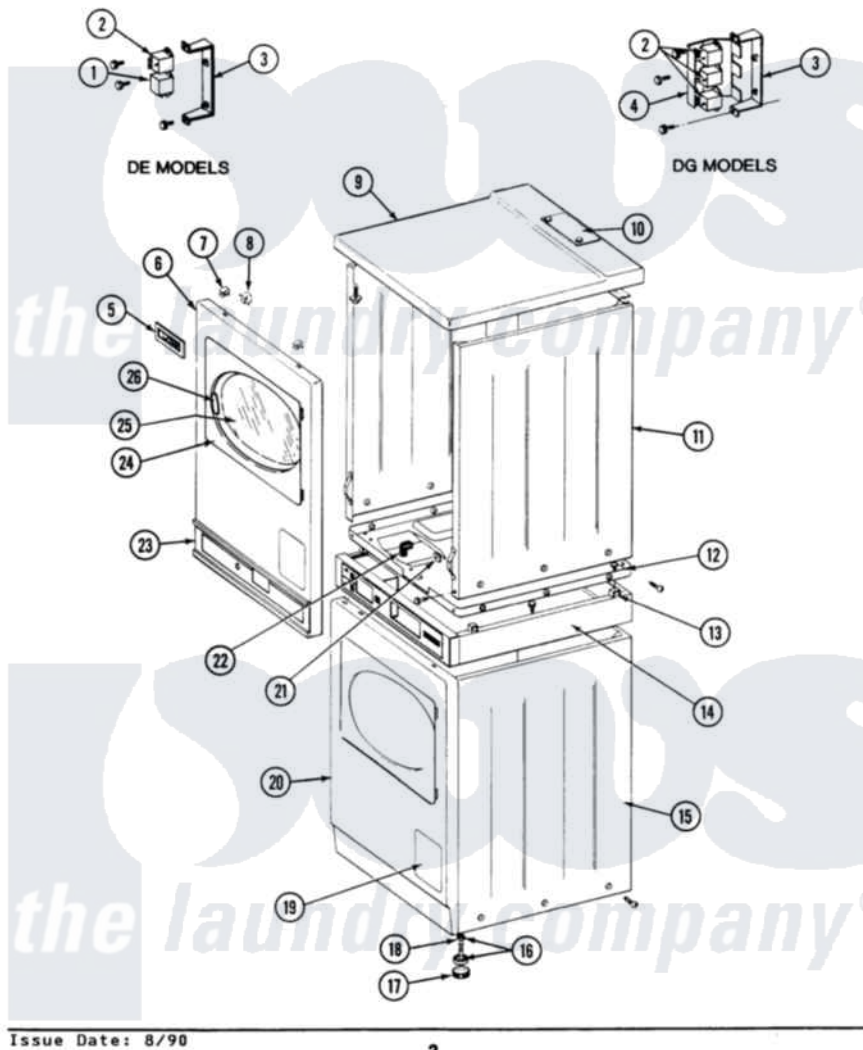

# Maytag LDG27CD 02 - FRONT VIEW

SECTION: FRONT VIEW  
MODEL: DE-D627CD

Maytag Commercial Maytag LDG27CD Dryer Parts Parts Diagram 02 - FRONT VIEW  
Click on the part number to view part

Item	Original Part Number	Replaced By	Status	Part Description
001	<a href="#">306398</a>			Relay, Heater
"	Y251119	<a href="#">3177991</a>		Screw
002	901961	<a href="#">W10133335</a>		Relay, Motor
"	Y251119	<a href="#">3177991</a>		Screw
003	<a href="#">314627</a>			Bracket, Relays
"	Y310632	<a href="#">1163839</a>		Screw
004	NLA		Not Available	RELAY COVER
"	Y310632	<a href="#">1163839</a>		Screw
005	NLA		Not Available	NAME PLATE
006	NLA		Not Available	FRONT PANEL - UPPER (WHITE)
007	212982	<a href="#">22001650</a>		Fastener, Spring
008	<a href="#">Y310376</a>			Clip, Door Switch Harness
009	<a href="#">307104</a>			Top Cover Assembly
"	NLA		Not Available	TOP COVER ASSY
010	NLA		Not Available	COVER PLATE
"	<a href="#">Y313559</a>			Screw