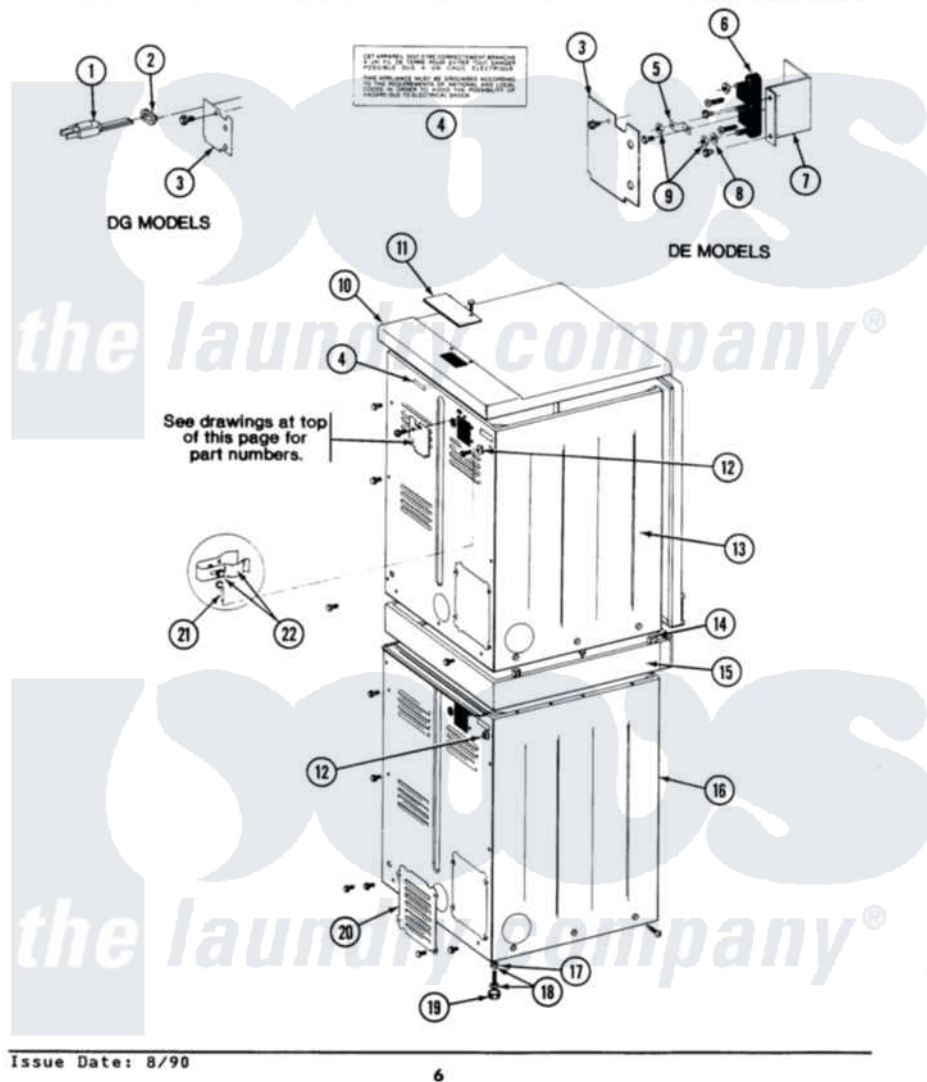

# Maytag LDG27CD 03 - REAR VIEW

SECTION: REAR VIEW  
MODEL: DE-D627CD

Issue Date: 8/90

Maytag [Commercial Maytag LDG27CD Dryer Parts](#) Parts Diagram 03 - REAR VIEW  
Click on the part number to view part

Item	Original Part Number	Replaced By	Status	Part Description
001	302521		Not Available	CORD, POWER PART NOT USED-GAS MODELS ONLY
002	<a href="#">211881</a>			Grommet, Cord Part Not Used-Gas Models Only
003	<a href="#">Y313561</a>			Screw---NA
"	Y312905		Not Available	COVER, TERMINAL
004	<a href="#">214519</a>			LABEL, ELECTRICAL INSTR. PART NOT USED-GAS MODELS ONLY
005	Y311423	<a href="#">489483</a>		Screw 10-32 X 1/2
"	<a href="#">Y312184</a>			Strap, Grounding
006	<a href="#">400008</a>			Block, Terminal
"	<a href="#">Y312209</a>	<a href="#">W10001200</a>		Screw
007	<a href="#">Y313561</a>			Screw---NA
"	<a href="#">Y312904</a>			Bracket, Terminal Block
008	<a href="#">Y311270</a>			Washer, Terminal Block
009	<a href="#">311484</a>	<a href="#">112432</a>		Nut
010	<a href="#">307104</a>			Top Cover Assembly

"	NLA		Not Available	TOP COVER ASSY
011	NLA		Not Available	COVER PLATE
"	<a href="#">Y313559</a>			Screw
012	NLA		Not Available	SCREW & WASHER ASSY.
013	<a href="#">213007</a>			Xfor Cabinet See Cabinet, Back
"	NLA		Not Available	CABINET (WHT)
"	Y310632	<a href="#">1163839</a>		Screw
014	310933	<a href="#">33002194</a>		Nut, Speed
015	NLA		Not Available	COUPLING COLLAR-WHITE
"	Y310632	<a href="#">1163839</a>		Screw
016	NLA		Not Available	CABINET, LOWER (WHITE)
017	<a href="#">210385</a>			Lock Nut For Adjustable Leg
018	Y302699	<a href="#">22003428</a>		Leg, Adjustable
019	<a href="#">210684</a>			Foot, Adjustable Leg
020	<a href="#">211294</a>	<a href="#">90767</a>		Screw, 8A X 3/8 HeX Washer Head Tapping
"	<a href="#">Y313561</a>			Screw----NA
"	Y312951		Not Available	ACCESS COVER, BACK
021	<a href="#">311155</a>			Ground Wire And Clamp
022	<a href="#">301548</a>			Clamp, Ground Wire