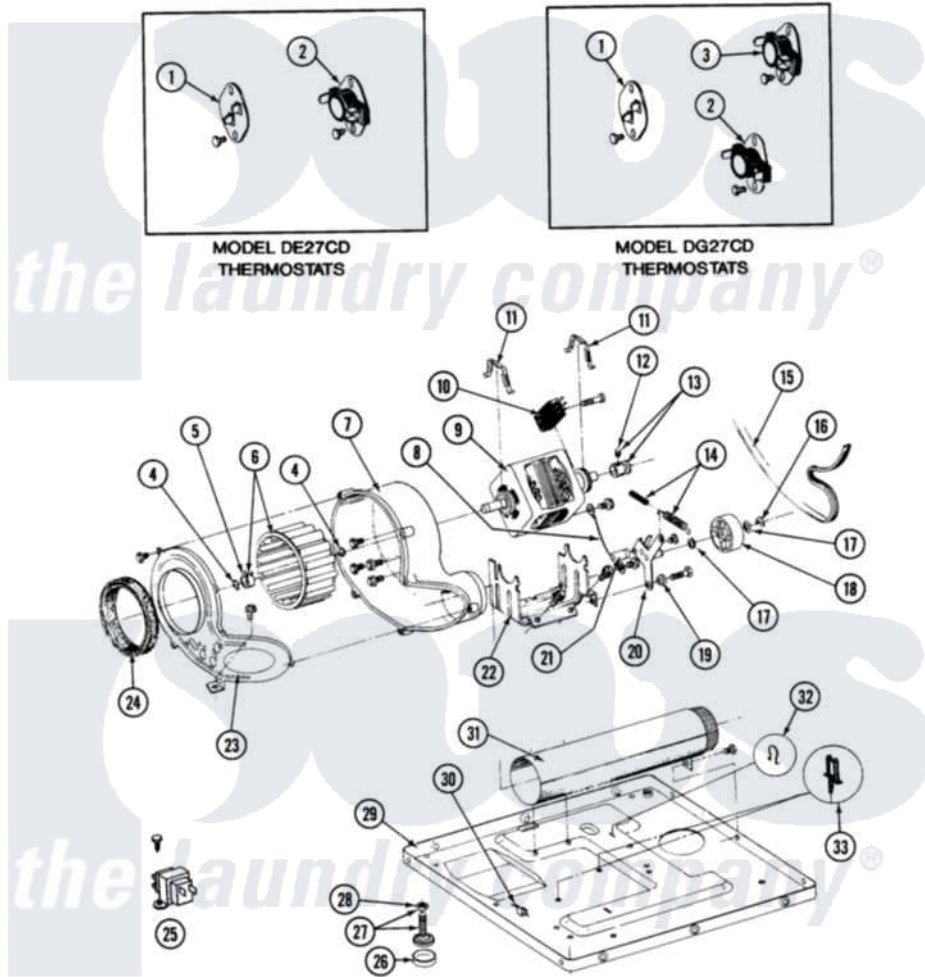

# Maytag LDG27CD 07 - MOTOR, BLOWER, BASE FRAME & THERMOSTATS

SECTION: MOTOR, BLOWER, BASE FRAME & THERMOSTATS  
 MODEL: DE-DG27CD

Issue Date: 8/90

22

Maytag [Commercial Maytag LDG27CD Dryer Parts](#) Parts Diagram 07 - MOTOR, BLOWER, BASE FRAME & THERMOSTATS

[Click on the part number to view part](#)

Item	Original Part Number	Replaced By	Status	Part Description
001	<a href="#">211294</a>	<a href="#">90767</a>		Screw, 8A X 3/8 HeX Washer Head Tapping
"	<a href="#">306056</a>			Thermistor Temp. Control Part Not Used Mde/G26pc Only.
002	<a href="#">211294</a>	<a href="#">90767</a>		Screw, 8A X 3/8 HeX Washer Head Tapping
"	Y303391	<a href="#">33303391</a>		Thermostat, Cycling
003	<a href="#">211294</a>	<a href="#">90767</a>		Screw, 8A X 3/8 HeX Washer Head Tapping
"	<a href="#">303392</a>			Thermostat, Cycling
004	410233	<a href="#">9703438</a>		Ring-Retrn
005	<a href="#">312967</a>			Clamp, Blower Housing
006	<a href="#">Y303836</a>			Blower Wheel Assembly And Clamp
007	<a href="#">Y312893</a>			Housing, Blower
008	<a href="#">901220</a>			Ground Wire
"	910343	<a href="#">488234</a>		Screw 8-32 X 1/4