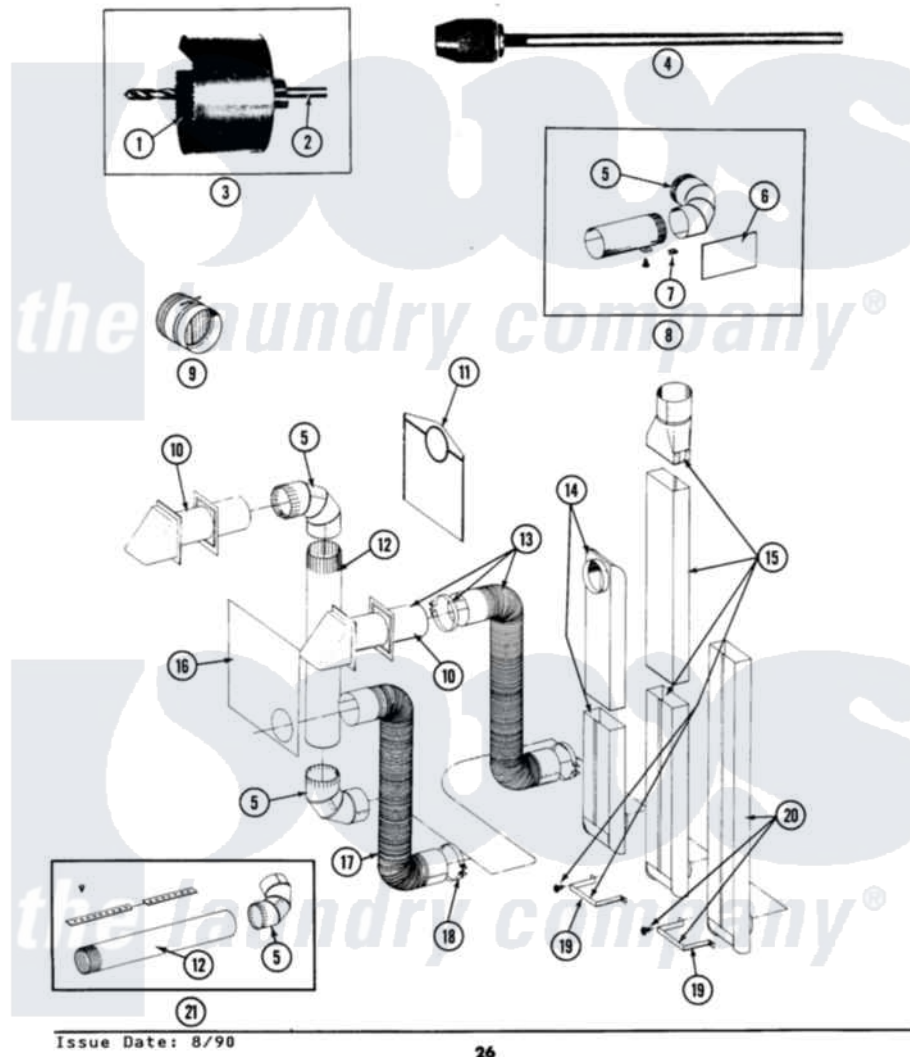

Maytag LDG27CD 08 - INSTALLATION ACCESSORIES

SECTION: INSTALLATION ACCESSORIES
 MODEL: DE-DG27CD

Issue Date: 8/90

26

Maytag Commercial Maytag LDG27CD Dryer Parts Parts Diagram 08 - INSTALLATION ACCESSORIES
 Click on the part number to view part

Item	Original Part Number	Replaced By	Status	Part Description
001	NLA		Not Available	BLADE, SAW
002	NLA		Not Available	REPLACEMENT DRILL
003	NLA		Not Available	HOLE SAW W/DRILL BIT
004	NLA		Not Available	EXTENSION CHUCK, DRILL
005	Y059131			Elbow, Venting
006	312302			Insulation, Exhaust Duct Kit
007	213323			Fastener, Exhaust Duct Kit
008	211294	90767		Screw, 8A X 3/8 Hex Washer Head Tapping
"	Y304652			Exhaust Duct Kit
009	NLA		Not Available	DAMPER, BACK DRAFT
010	Y059129	4396007RW		Vent Hood
011	311353		Not Available	BAG, LINT (DACRON)
012	Y059130			Pipe, Venting
013	Y059143			Flexible Vent Kit
014	Y059135			Vent Duct Assembly
015	NLA		Not Available	RECTANGULAR VENT KIT

016	Y059134		PLATE, ALUM. WINDOW (15``X20``)
017	Y304353	4396010RP	6ft Scvent
018	Y304630		Clamp, Flexible Duct
019	211294	90767	Screw, 8A X 3/8 HeX Washer Head Tapping
"	NLA	Not Available	BRACKET, EXHAUST DEFLECTOR
020	NLA	Not Available	EXHAUST DEFLECTOR KIT
021	NLA	Not Available	EXHAUST DEFLECTOR KIT
"	Y059130		Pipe, Venting
"	Y059131		Elbow, Venting
"	Y251119	3177991	Screw