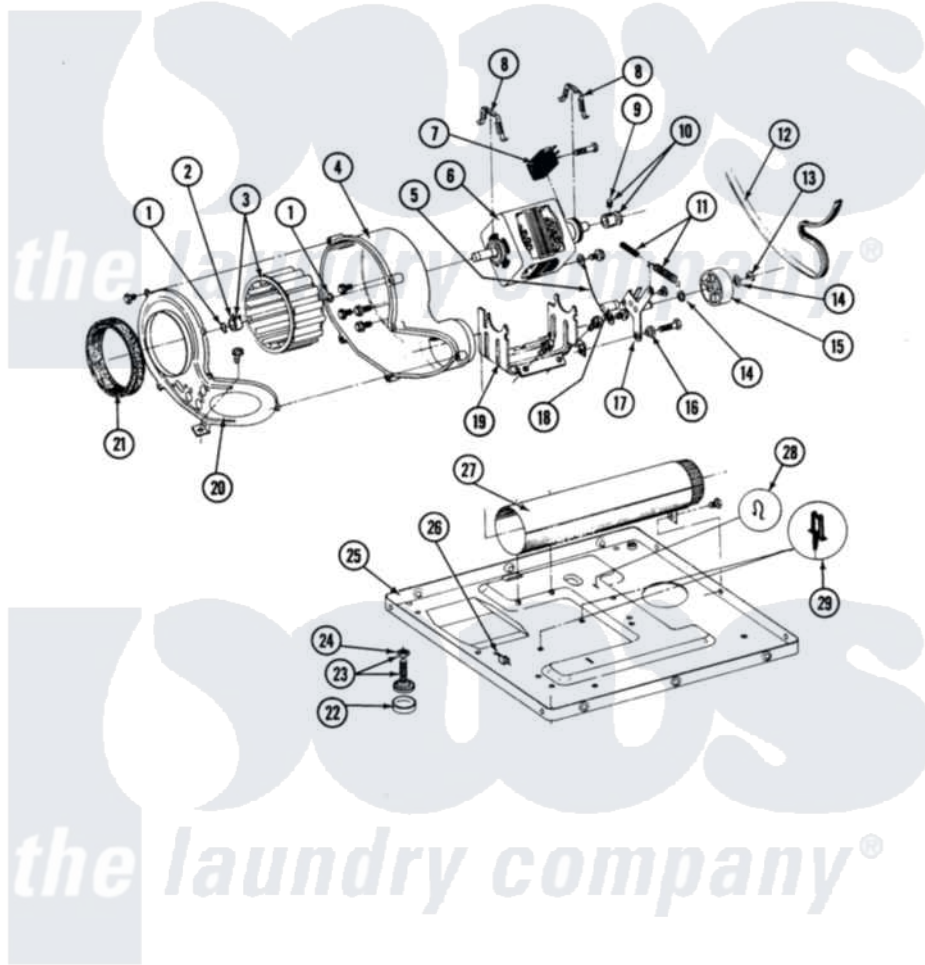

# Maytag LDG27CT 02 - MOTOR, BLOWER & BASE FRAME

SECTION: MOTOR, BLOWER & BASE FRAME  
 MODEL: DE-DG27CA-CS-CT

Issue Date: 10/90

36

Maytag [Commercial Maytag LDG27CT Dryer Parts](#) Parts Diagram 02 - MOTOR, BLOWER & BASE FRAME  
 Click on the part number to view part

Item	Original Part Number	Replaced By	Status	Part Description
001	410233	<a href="#">9703438</a>		Ring-Retrn
002	<a href="#">312967</a>			Clamp, Blower Housing
003	<a href="#">Y303836</a>			Blower Wheel Assembly And Clamp
004	<a href="#">Y312893</a>			Housing, Blower
005	<a href="#">901220</a>			Ground Wire
"	910343	<a href="#">488234</a>		Screw 8-32 X 1/4
006	<a href="#">Y303358</a>	<a href="#">W10410999</a>		Motor-Drve
007	306207		Not Available	(PROD. No.303358-8 & No.303358-9)
"	NLA		Not Available	SWITCH, MOTOR START
"	Y303877		Not Available	SWITCH, MOTOR EXTERNAL START No.303358-2, No.303358-4, 303358-7
"	<a href="#">Y303879</a>			Switch, Motor External Start
008	<a href="#">Y015825</a>			Clip, Motor To Motor Support
009	<a href="#">Y053241</a>			Set Screw, Motor Pulley
010	Y305185	<a href="#">6-3051850</a>		Pulley- MO