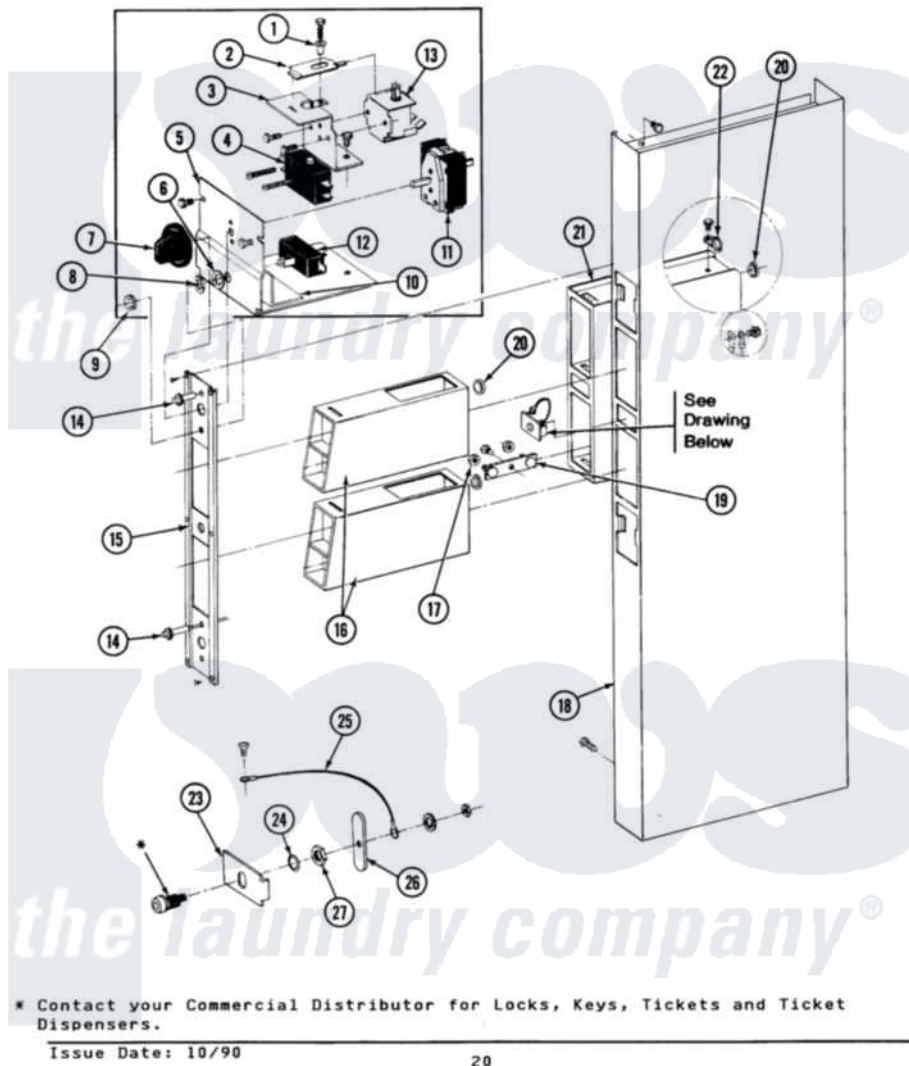

Maytag LDG27CT 04 - CONTROL CENTER SHROUD

SECTION: CONTROL CENTER SHROUD - CT
 MODEL: DE-DG27CT

Maytag [Commercial Maytag LDG27CT Dryer Parts](#) Parts Diagram 04 - CONTROL CENTER SHROUD
 Click on the part number to view part

Item	Original Part Number	Replaced By	Status	Part Description
001	NLA		Not Available	SPACER FOR ADVANCE RELAY
002	NLA		Not Available	SPRING LEVER FOR RELAY
003	212276	W10116760		Screw
"	212949	22001866		Screw, Relay
"	NLA		Not Available	RELAY BRACKET
004	212950	M0227520		Screw-Tc No.6-32 X 13/16", Preform SwiTch
"	Y303787		Not Available	SWITCH FOR RELAY
005	212276	W10116760		Screw
"	Y314261			Switch And Relay Bracket
006	312751			Lockwasher, Start Switch
007	205663			Knob For Selector Switch
008	Y312706	422617		Nut
009	Y312702			Knurled Nut, Start Switch
010	NLA		Not Available	INSULATOR
011	307253			Switch, Cycle Selector

"	Y313588	488234		Screw 8-32 X 1/4
012	306941	W10149462		Switch, Push-To-Start
013	212951			Screw, No.6-32 X 1/4 Inch
"	305393			Solenoid For Relay Assembly
014	303963		Not Available	LIGHT, INDICATOR
015	315037		Not Available	PANEL, VAULT
"	Y313424			Screw, Vault Panel
016	NLA		Not Available	OUTER CASE-WHITE
017	Y052740	62739		Nut, Lock
018	213648	98165		Screw
"	NLA		Not Available	CONTROL SHROUD-WHITE
019	212276	W10116760		Screw
"	NLA		Not Available	MTG. STRAP----NA
020	Y313671	33001303		Grommet, Plate Hole
021	211294	90767		Screw, 8A X 3/8 HeX Washer Head Tapping
"	305534		Not Available	VAULT ASSEMBLY
"	Y310632	1163839		Screw
"	Y313559			Screw
022	211168	W10139210		Screw, 8-18 X 5/16
"	910768	M0280301		Tie Electr
023	Y313427	206637		Lock Kit
024	NLA		Not Available	SPRING WASHER FOR LOCK
025	211168	W10139210		Screw, 8-18 X 5/16
"	Y303981			Ground Wire For Latch
026	Y313427	206637		Lock Kit
027	212328	W10139762		Hex Nut, 3/4-27