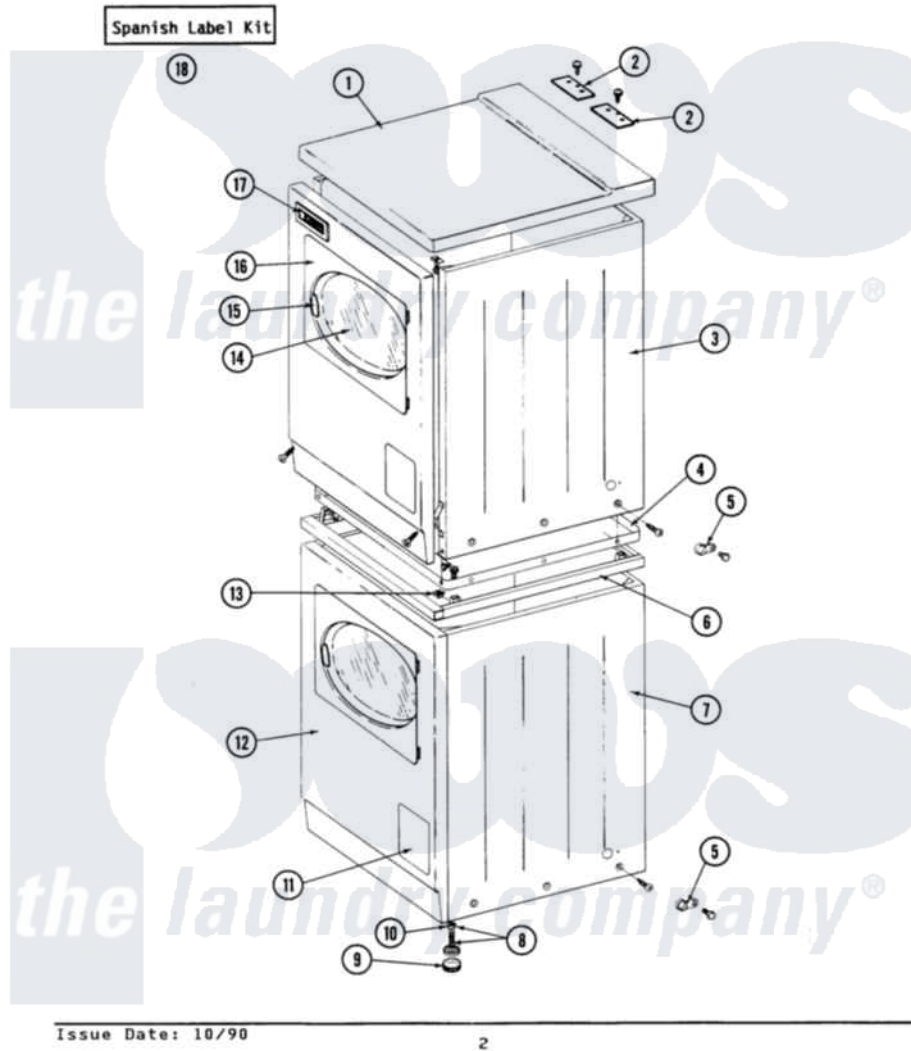

Maytag LDG27CT 08 - FRONT VIEW

SECTION: FRONT VIEW
MODEL: DE-DG27CS-CT

Maytag Commercial Maytag LDG27CT Dryer Parts Parts Diagram 08 - FRONT VIEW
Click on the part number to view part

Item	Original Part Number	Replaced By	Status	Part Description
001	307104			Top Cover Assembly
"	NLA		Not Available	TOP COVER ASSY
002	NLA		Not Available	COVER PLATE
"	Y313559			Screw
003	204445			Screw And Fastener Assembly
"	213007			Xfor Cabinet See Cabinet, Back
"	NLA		Not Available	CABINET, UPPER (WHITE)
004	314663	214354		Screw, Top Cover To Cabnt.
"	Y303361		Not Available	BASE ASSY. (UPPER & LOWER)
005	211168	W10139210		Screw, 8-18 X 5/16
"	910768	M0280301		Tie Electr
006	NLA		Not Available	SPACER ASSM-WHITE
007	307125		Not Available	CABINET, LOWER (WHITE)
"	NLA		Not Available	CABINET, LOWER (ALMOND)
008	Y302699	22003428		Leg, Adjustable

009	210684		Foot, Adjustable Leg
010	210385		Lock Nut For Adjustable Leg
011	NLA	Not Available	ACCESS DOOR (WHITE)
012	204439		Screw And Fstner Assembly
"	307998L		Front Panel----NA
"	NLA	Not Available	FRONT PANEL-WHITE
013	310933	33002194	Nut, Speed
014	308069	Not Available	DOOR, INNER W/GASKET
015	314939		Handle, Door
"	314974		Handle, Door
"	314975		Handle, Door
016	NLA	Not Available	DOOR, COMPLETE LESS HINGES (WH
017	NLA	Not Available	NAME PLATE
018	NLA	Not Available	SPANISH LABEL KIT