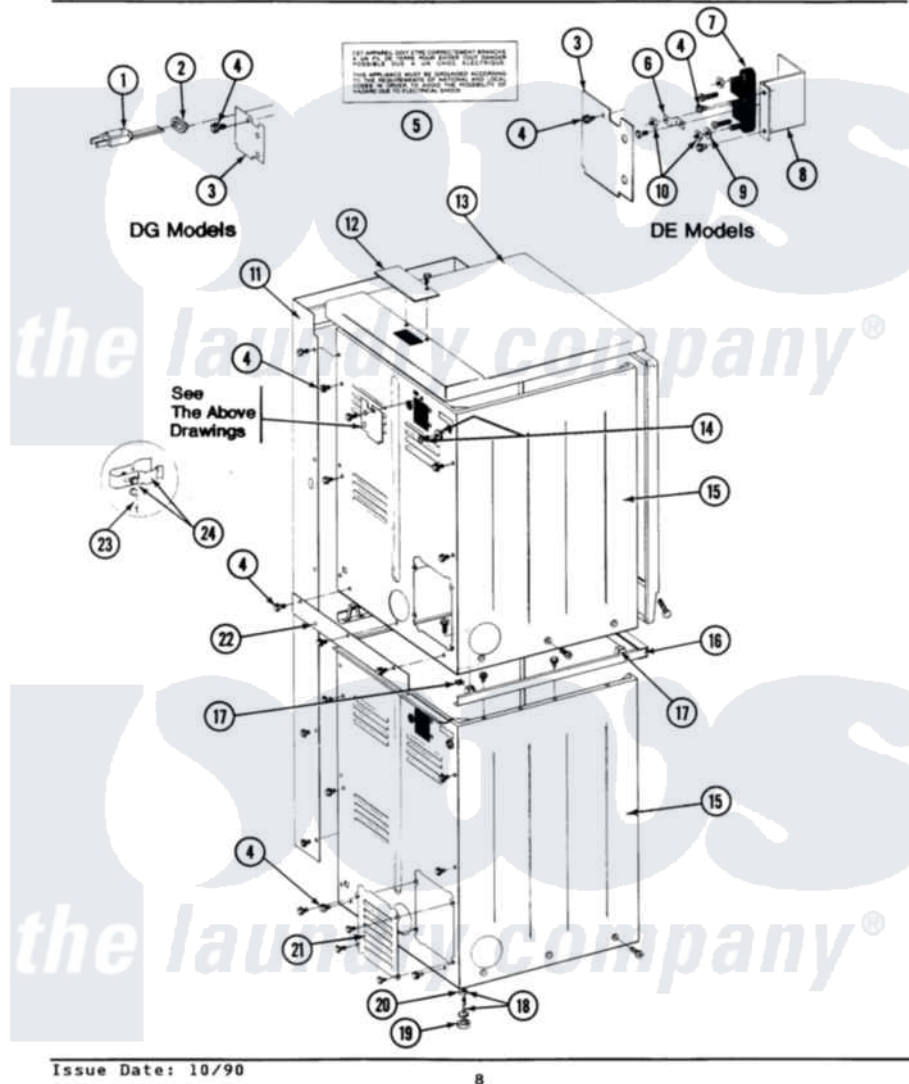

Maytag LDG27CT 09 - REAR VIEW

SECTION: REAR VIEW
MODEL: DE-DG27CS-CT

Maytag [Commercial Maytag LDG27CT Dryer Parts](#) Parts Diagram 09 - REAR VIEW
Click on the part number to view part

Item	Original Part Number	Replaced By	Status	Part Description
001	302521		Not Available	CORD, POWER PART NOT USED-GAS MODELS ONLY
002	211881			Grommet, Cord Part Not Used-Gas Models Only
003	Y312905		Not Available	COVER, TERMINAL
004	Y313561			Screw----NA
005	214519			LABEL, ELECTRICAL INSTR. PART NOT USED-GAS MODELS ONLY
006	Y311423	489483		Screw 10-32 X 1/2
"	Y312184			Strap, Grounding
007	400008			Block, Terminal
"	Y312209	W10001200		Screw
008	Y312904			Bracket, Terminal Block
009	Y311270			Washer, Terminal Block
010	311484	112432		Nut
011	NLA		Not Available	SCREW
012	NLA		Not Available	COVER PLATE

"	Y313559		Screw
013	307104		Top Cover Assembly
"	NLA	Not Available	TOP COVER ASSY ALM
014	NLA	Not Available	SCREW & WASHER ASSY.
015	213007		Xfor Cabinet See Cabinet, Back
"	307125	Not Available	CABINET, LOWER (WHITE)
"	NLA	Not Available	CABINET, LOWER (ALMOND)
"	Y310632	1163839	Screw
016	911050	4312464	Screw
"	NLA	Not Available	SPACER ASSM-WHITE
"	Y310632	1163839	Screw
017	310933	33002194	Nut, Speed
018	Y302699	22003428	Leg, Adjustable
019	210684		Foot, Adjustable Leg
020	210385		Lock Nut For Adjustable Leg
021	211294	90767	Screw, 8A X 3/8 HeX Washer Head Tapping
"	Y312951	Not Available	ACCESS COVER, BACK
"	Y313559		Screw
022	NLA	Not Available	FILLER STRIP
"	Y310632	1163839	Screw
023	311155		Ground Wire And Clamp
024	301548		Clamp, Ground Wire
"	313122		Screw - Baffle To Tumbler