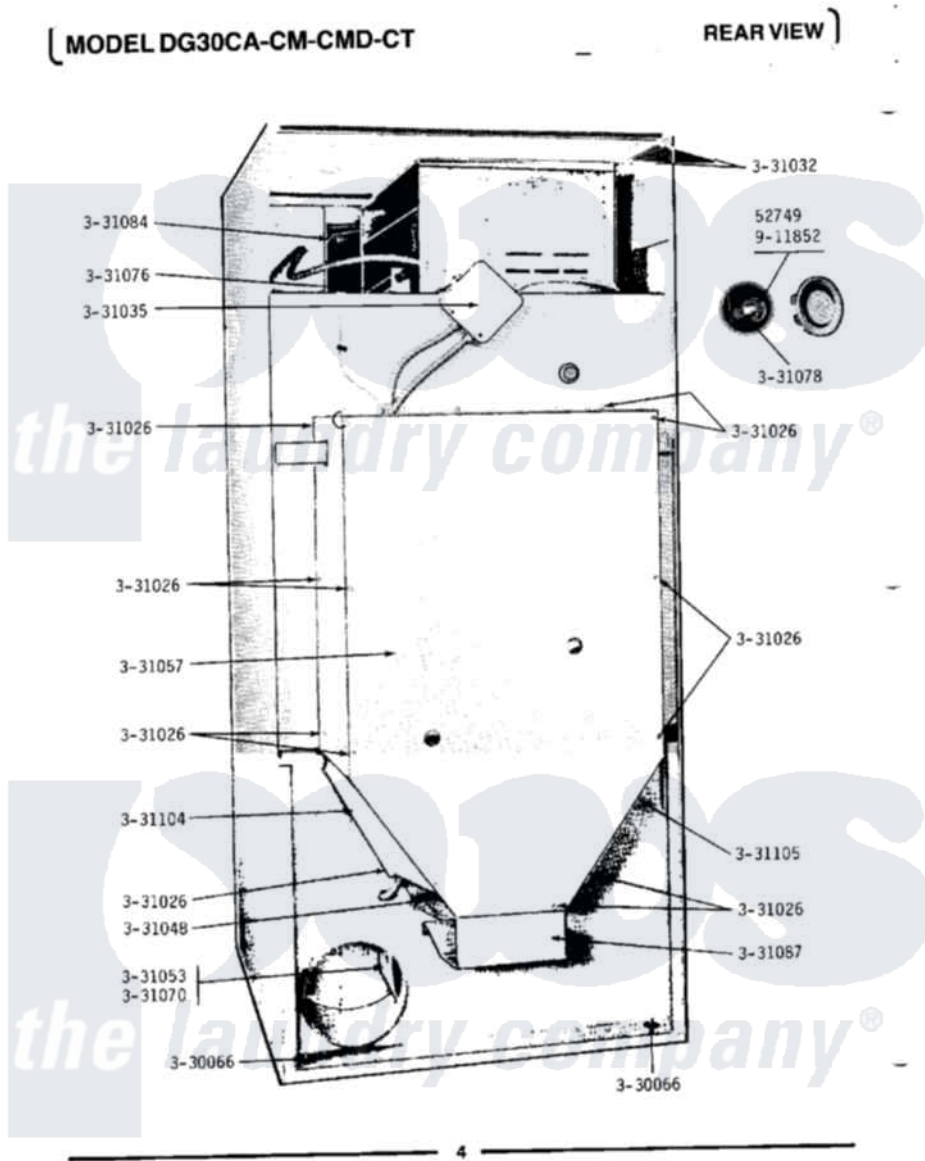

Maytag LDG30CMD 02 - REAR VIEW

Maytag Commercial Maytag LDG30CMD Dryer Parts Parts Diagram 02 - REAR VIEW
 Click on the part number to view part

Item	Original Part Number	Replaced By	Status	Part Description
001	Y052749	62739		Nut, Lock
002	NLA		Not Available	LEVELING LEG
003	331026	90767		Screw, 8A X 3/8 HeX Washer Head Tapping
004	331032	61002031		Screw, Handle
005	NLA		Not Available	WIRE NUT (6 USED)
006	331048		Not Available	COVER FOR BLOWER IMPELLER
007	331053			Damper
008	NLA		Not Available	BELT AND PULLEY GUARD
009	NLA		Not Available	HINGE PIN FOR DAMPER
010	NLA		Not Available	GAS SUPPLY LINE-28 1/2 INCH
011	NLA		Not Available	DRUM ROD
012	331084		Not Available	SUPPORT ROD FOR UPPER DOOR
013	NLA		Not Available	SHIELD FOR MOTOR
014	NLA		Not Available	SUPPORT FOR REAR

014	NLA	Not Available	COVER-LEFT
015	NLA	Not Available	RIB, TUMBLER (ONLY)
016	911852	486009	Lockwasher