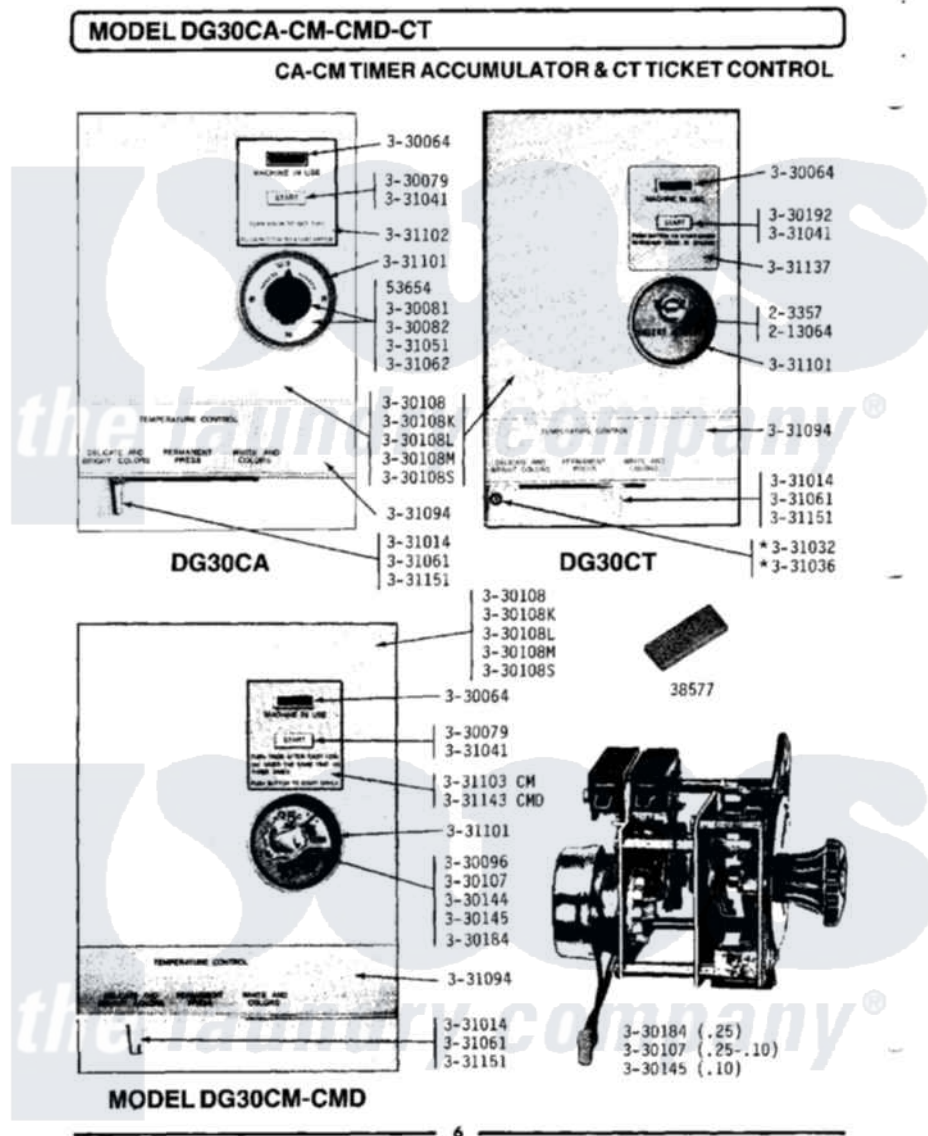

# Maytag LDG30CMD 03 - CMD TIMER ACCUMULATOR

Maytag Commercial Maytag LDG30CMD Dryer Parts Parts Diagram 03 - CMD TIMER ACCUMULATOR  
 Click on the part number to view part

Item	Original Part Number	Replaced By	Status	Part Description
001	NLA		Not Available	TOOL TO ADJUST TIMING SWITC
002	NLA		Not Available	TICKET RECEIVER ASSEMBLY
003	NLA		Not Available	FRONT PLATE F/TICKET CONTRO
004	<a href="#">Y330064</a>			Pilot Light
005	Y330079		Not Available	SWITCH, PUSH-TO-START
006	Y330096	<a href="#">Y330233</a>		Mounting Plt, Cm Timer Accum.
007	NLA		Not Available	FRONT PANEL-WHITE
008	330108L		Not Available	FRONT PANEL-ALMOND
009	330108M		Not Available	FRONT PANEL-HARVEST WHEAT
010	NLA		Not Available	MOUNTING PLATE (ACCUMULATOR)
011	Y330145		Not Available	CONTA ACCUMULATOR ASSEMBLY
012	<a href="#">330184</a>			Timer Accumulator-25

013	331014	<a href="#">8281196</a>	Screw
014	331032	<a href="#">61002031</a>	Screw, Handle
015	<a href="#">331036</a>		Washer-Front Panel Screws
016	<a href="#">331041</a>		Button-Push-To-Start Switch
017	<a href="#">331061</a>		Knob For Temperature Contro
018	NLA	Not Available	TRIM BAR FOR UPPER PANEL
019	331101	Not Available	BEZEL FOR TIMER-ACCUMULATOR
020	NLA	Not Available	INSTRUCT LABEL - SINGLE COI
021	<a href="#">331151</a>		Lever-Temperature Control
022	Y330192	Not Available	SWITCH, PUSH TO START
023	NLA	Not Available	TIMER ACCUMULATOR - CM
024	NLA	Not Available	INSTRUCTION PLATE-CT