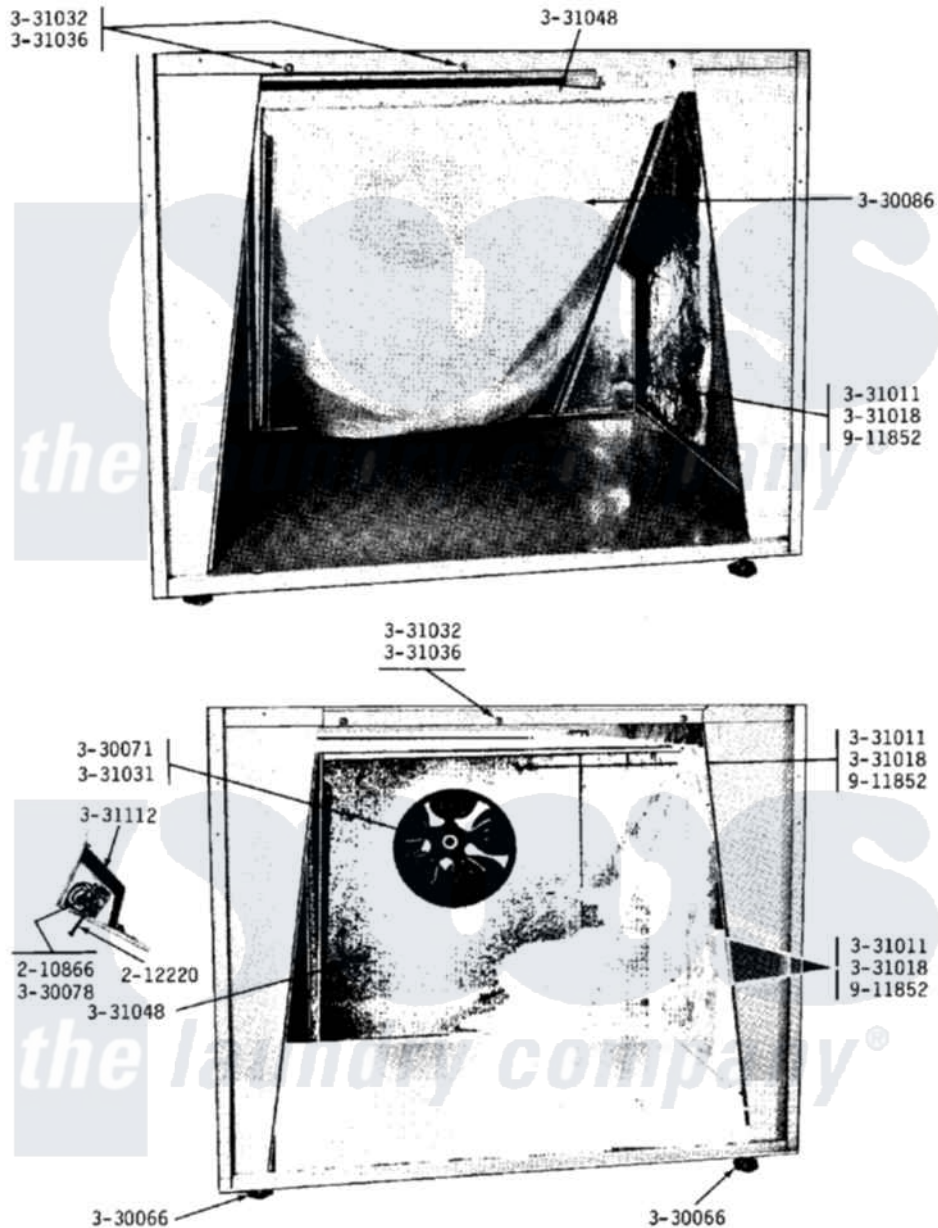

Maytag LDG30CMD 08 - LINT SCREEN-LOWER FRONT

Maytag Commercial Maytag LDG30CMD Dryer Parts Parts Diagram 08 - LINT SCREEN-LOWER FRONT
 Click on the part number to view part

Item	Original Part Number	Replaced By	Status	Part Description
001	Y055980			Hi-Temp Adhesive, 2 Oz Tube
002	210866			Nut, Twin Speed
003	212220	213501		Screw, No.6-20 X 1-1/8 Inch
004	NLA		Not Available	LEVELING LEG
005	Y330071		Not Available	IMPELLER FOR BLOWER
006	Y330078			Cool-Down Bypass Switch
007	Y330086			Lint Screen With Frame
008	NLA		Not Available	WING NUT - LINT HOOD TO CAB
009	NLA		Not Available	WASHER-LINT HOOD TO CABINET
010	331031		Not Available	SET SCREW FOR IMPELLER
011	331032	61002031		Screw, Handle
012	331036			Washer-Front Panel Screws
013	331048		Not Available	COVER FOR BLOWER IMPELLER
014	NLA		Not Available	SHIELD FOR DAMPER SWITCH