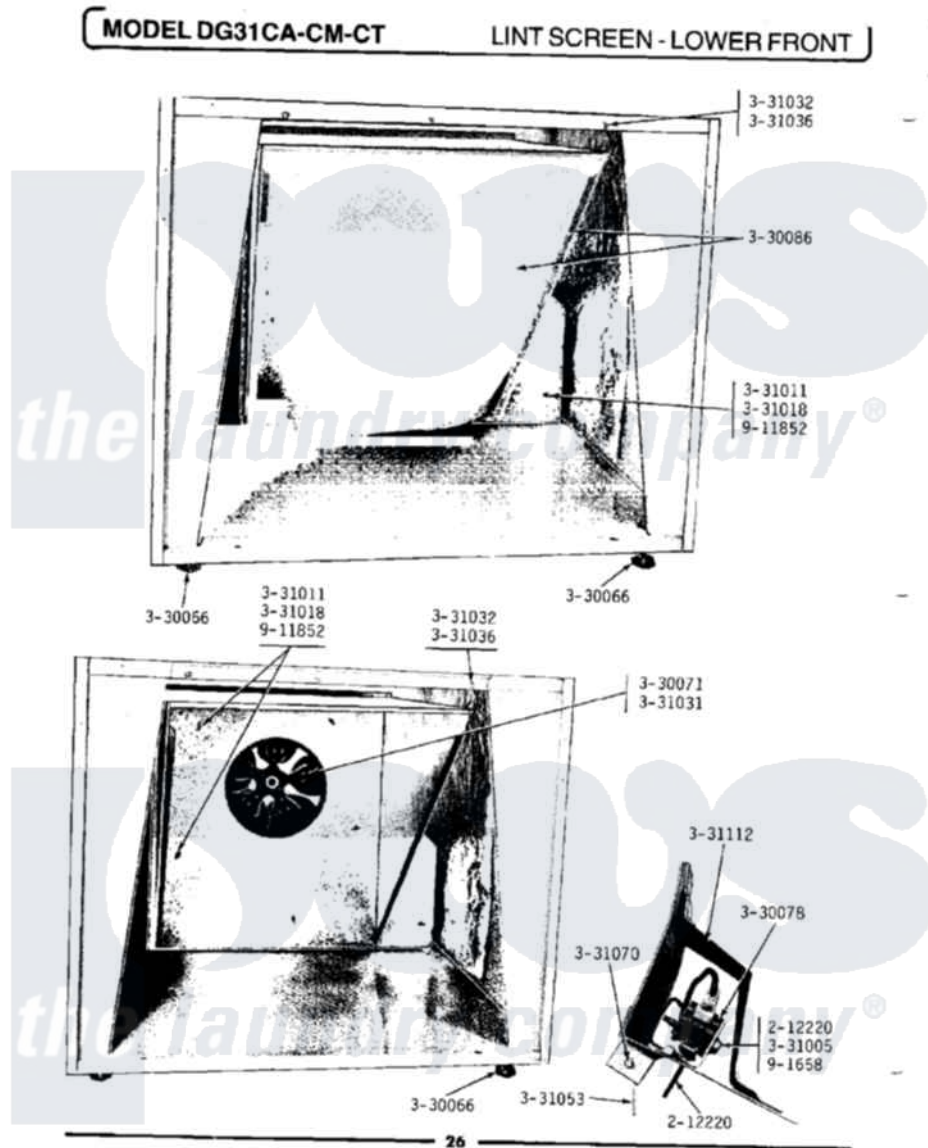

# Maytag LDG31CA 09 - LINT SCREEN-LOWER FRONT

Maytag Commercial Maytag LDG31CA Dryer Parts Parts Diagram 09 - LINT SCREEN-LOWER FRONT  
 Click on the part number to view part

Item	Original Part Number	Replaced By	Status	Part Description
001	<a href="#">Y055980</a>			Hi-Temp Adhesive, 2 Oz Tube
002	212220	<a href="#">213501</a>		Screw, No.6-20 X 1-1/8 Inch
003	NLA		Not Available	LEVELING LEG
004	Y330071		Not Available	IMPELLER FOR BLOWER
005	<a href="#">Y330078</a>			Cool-Down Bypass Switch
006	<a href="#">Y330086</a>			Lint Screen With Frame
007	331005	<a href="#">701719</a>		Nut, Hex
008	NLA		Not Available	WING NUT, LINT HOOD
009	NLA		Not Available	WASHER, LINT HOOD
010	331031		Not Available	SET SCREW FOR IMPELLER
011	331032	<a href="#">61002031</a>		Screw, Handle
012	<a href="#">331036</a>			Washer-Front Panel Screws
013	<a href="#">331053</a>			Damper
014	NLA		Not Available	HINGE PIN, DAMPER
015	NLA		Not Available	SHIELD, DAMPER SWITCH
016	NLA		Not Available	TWIN FASTENER W/SCREWS